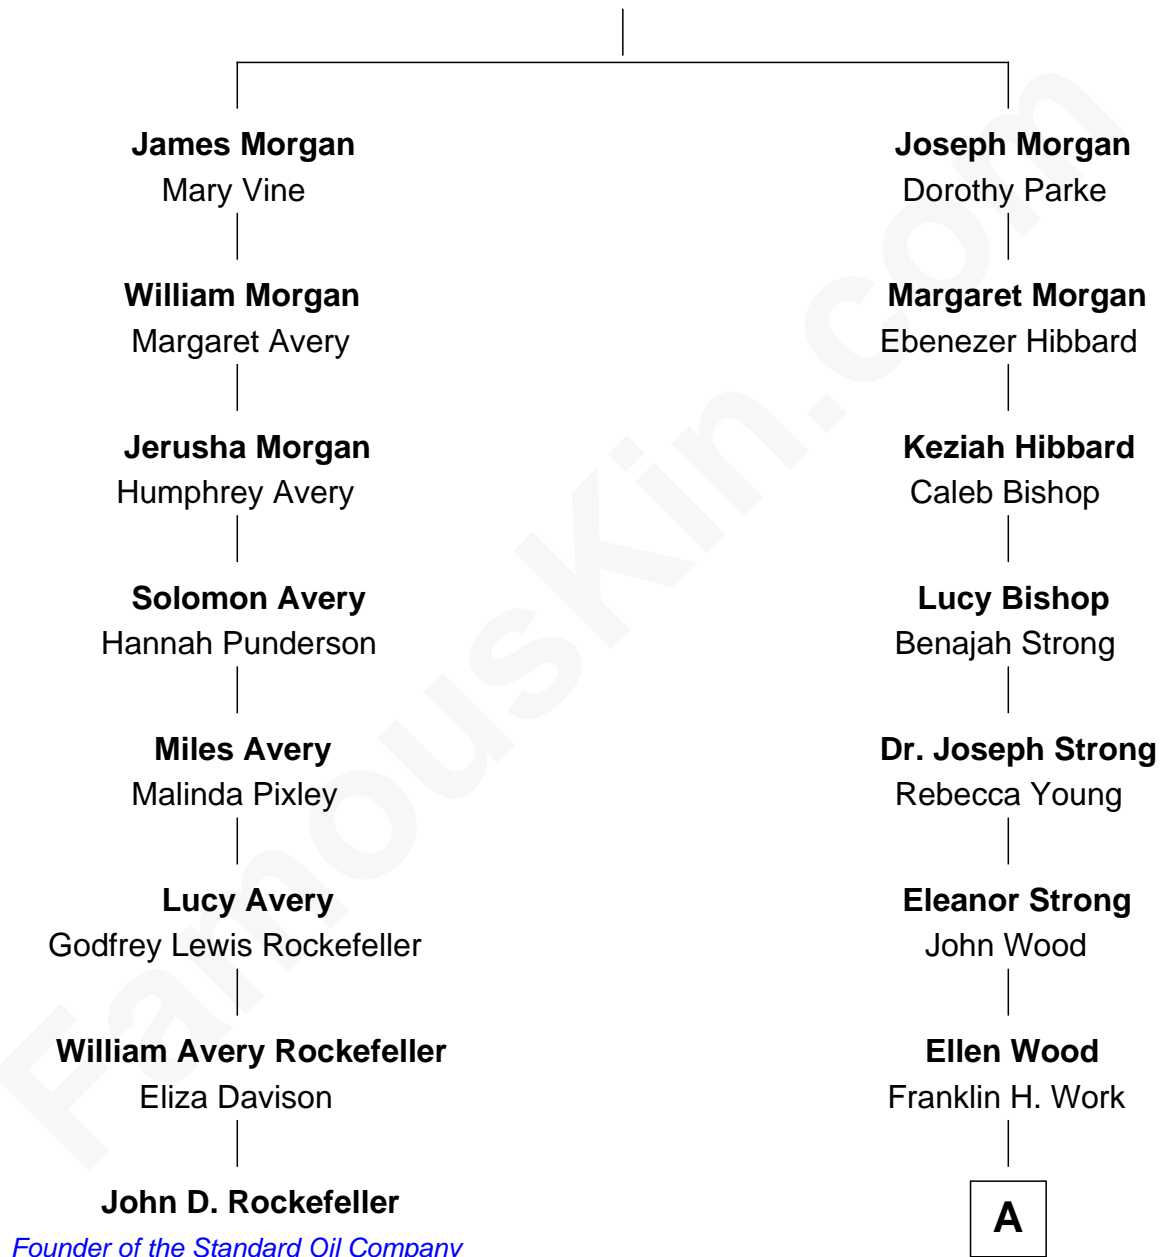

FamousKin.com Relationship Chart of

John D. Rockefeller

Founder of the Standard Oil Company

7th cousin 3 times removed of

Princess Diana

Princess of Wales

James Morgan

Margery Hill

A

—
Frances Eleanor Work

James Boothby Burke Roche

—
Edmund Maurice Burke Roche

Ruth Sylvia Gill

—
Frances Ruth Burke Roche

Edward John Spencer

—
Princess Diana

Princess of Wales

FamousKin.com