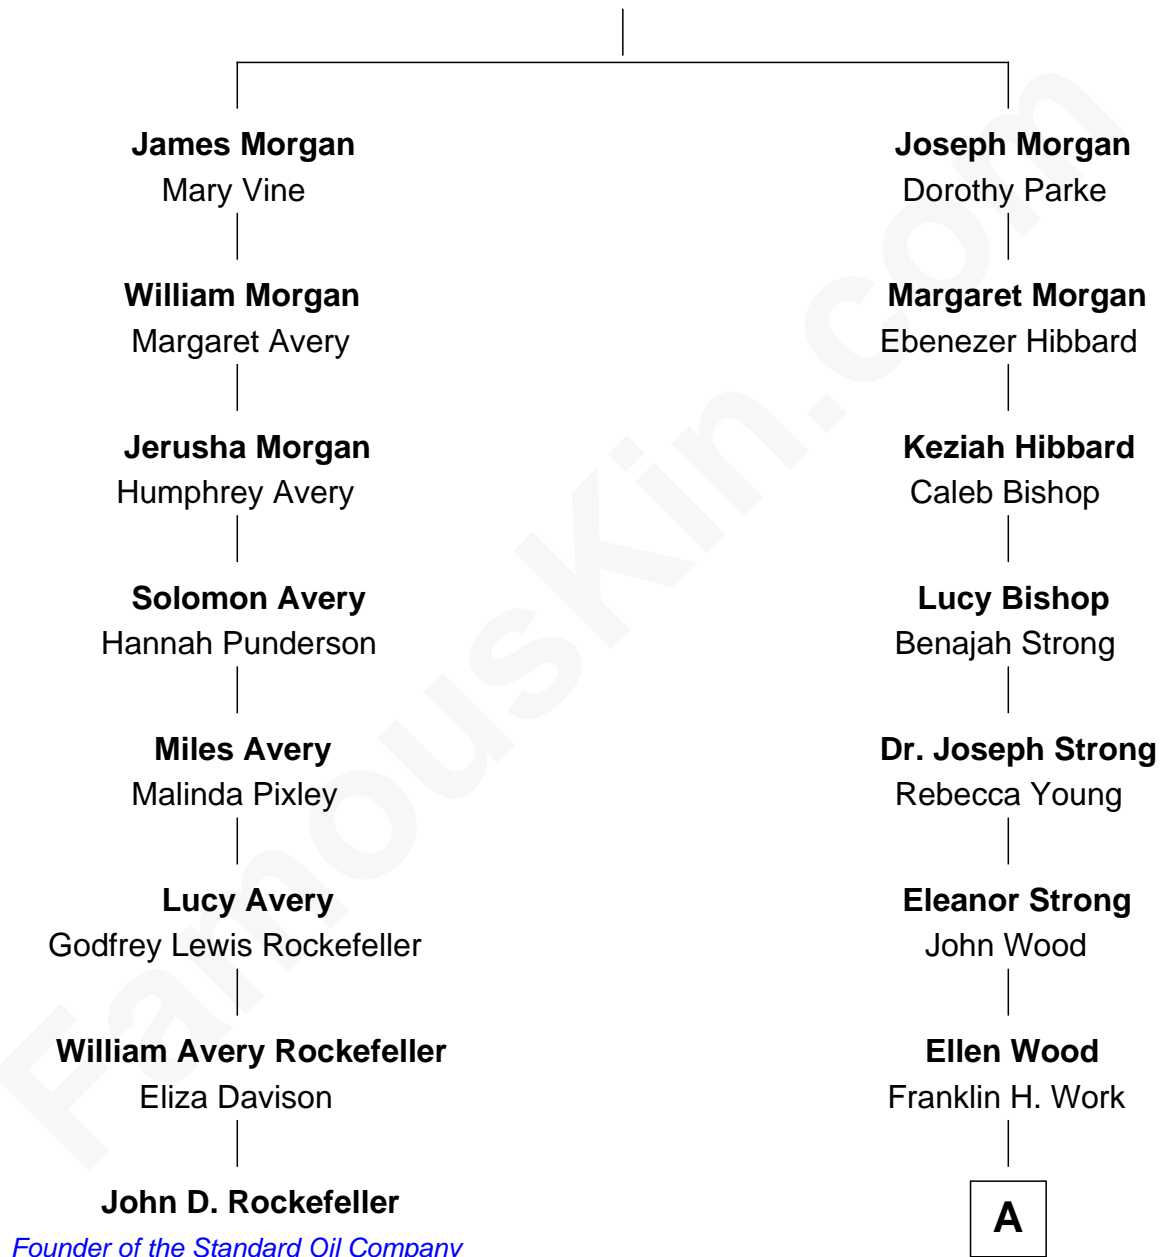

# FamousKin.com Relationship Chart of

**John D. Rockefeller**

*Founder of the Standard Oil Company*

7th cousin 4 times removed of

**Prince William**

*Prince of Wales*

**James Morgan**

Margery Hill

A

**Frances Eleanor Work**

James Boothby Burke Roche

**Edmund Maurice Burke Roche**

Ruth Sylvia Gill

**Frances Ruth Burke Roche**

Edward John Spencer

**Princess Diana Frances Spencer**

Charles III, King of the United Kingdom

**Prince William**

*Prince of Wales*