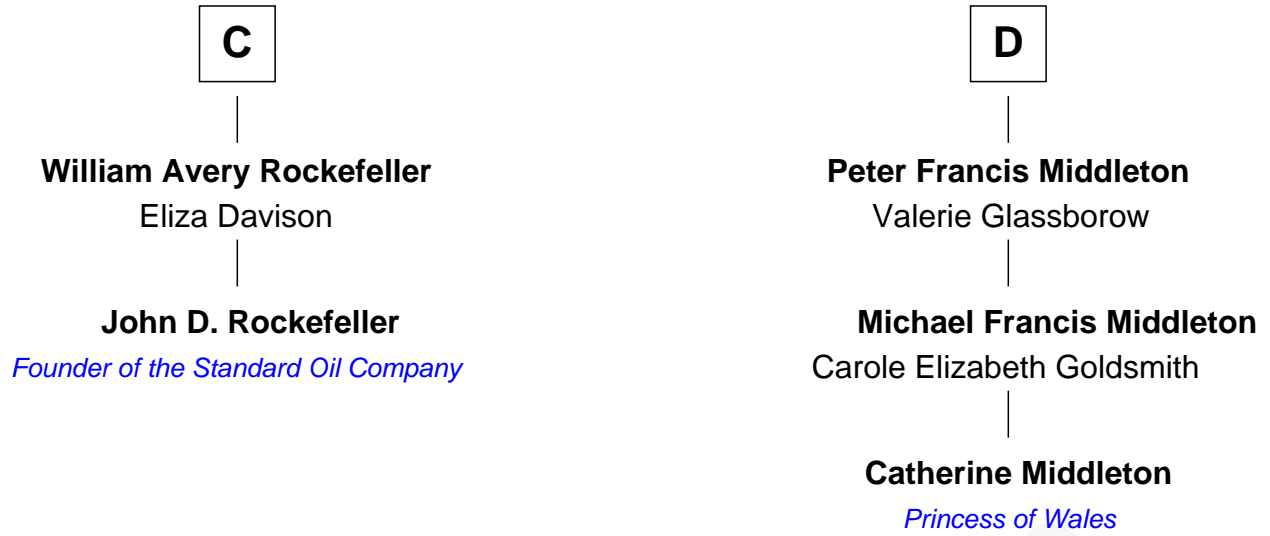

FamousKin.com Relationship Chart of

John D. Rockefeller

Founder of the Standard Oil Company

18th cousin 1 time removed of

Catherine Middleton

Princess of Wales

Thomas de Berkeley

*with wife
Margaret de Mortimer*

Eleanor Poynings
Sir Henry Percy

Eleanor Beauchamp
Edmund Beaufort

Margaret Percy
Sir William Gascoigne

Eleanor Beaufort
Sir Robert Spencer

Agnes Gascoigne
Sir Thomas Fairfax

Margaret Spencer
Sir Thomas Carey

William Fairfax

Sir William Carey
Mary Boleyn

John Fairfax
Mary Birch

A

B

FamousKin.com