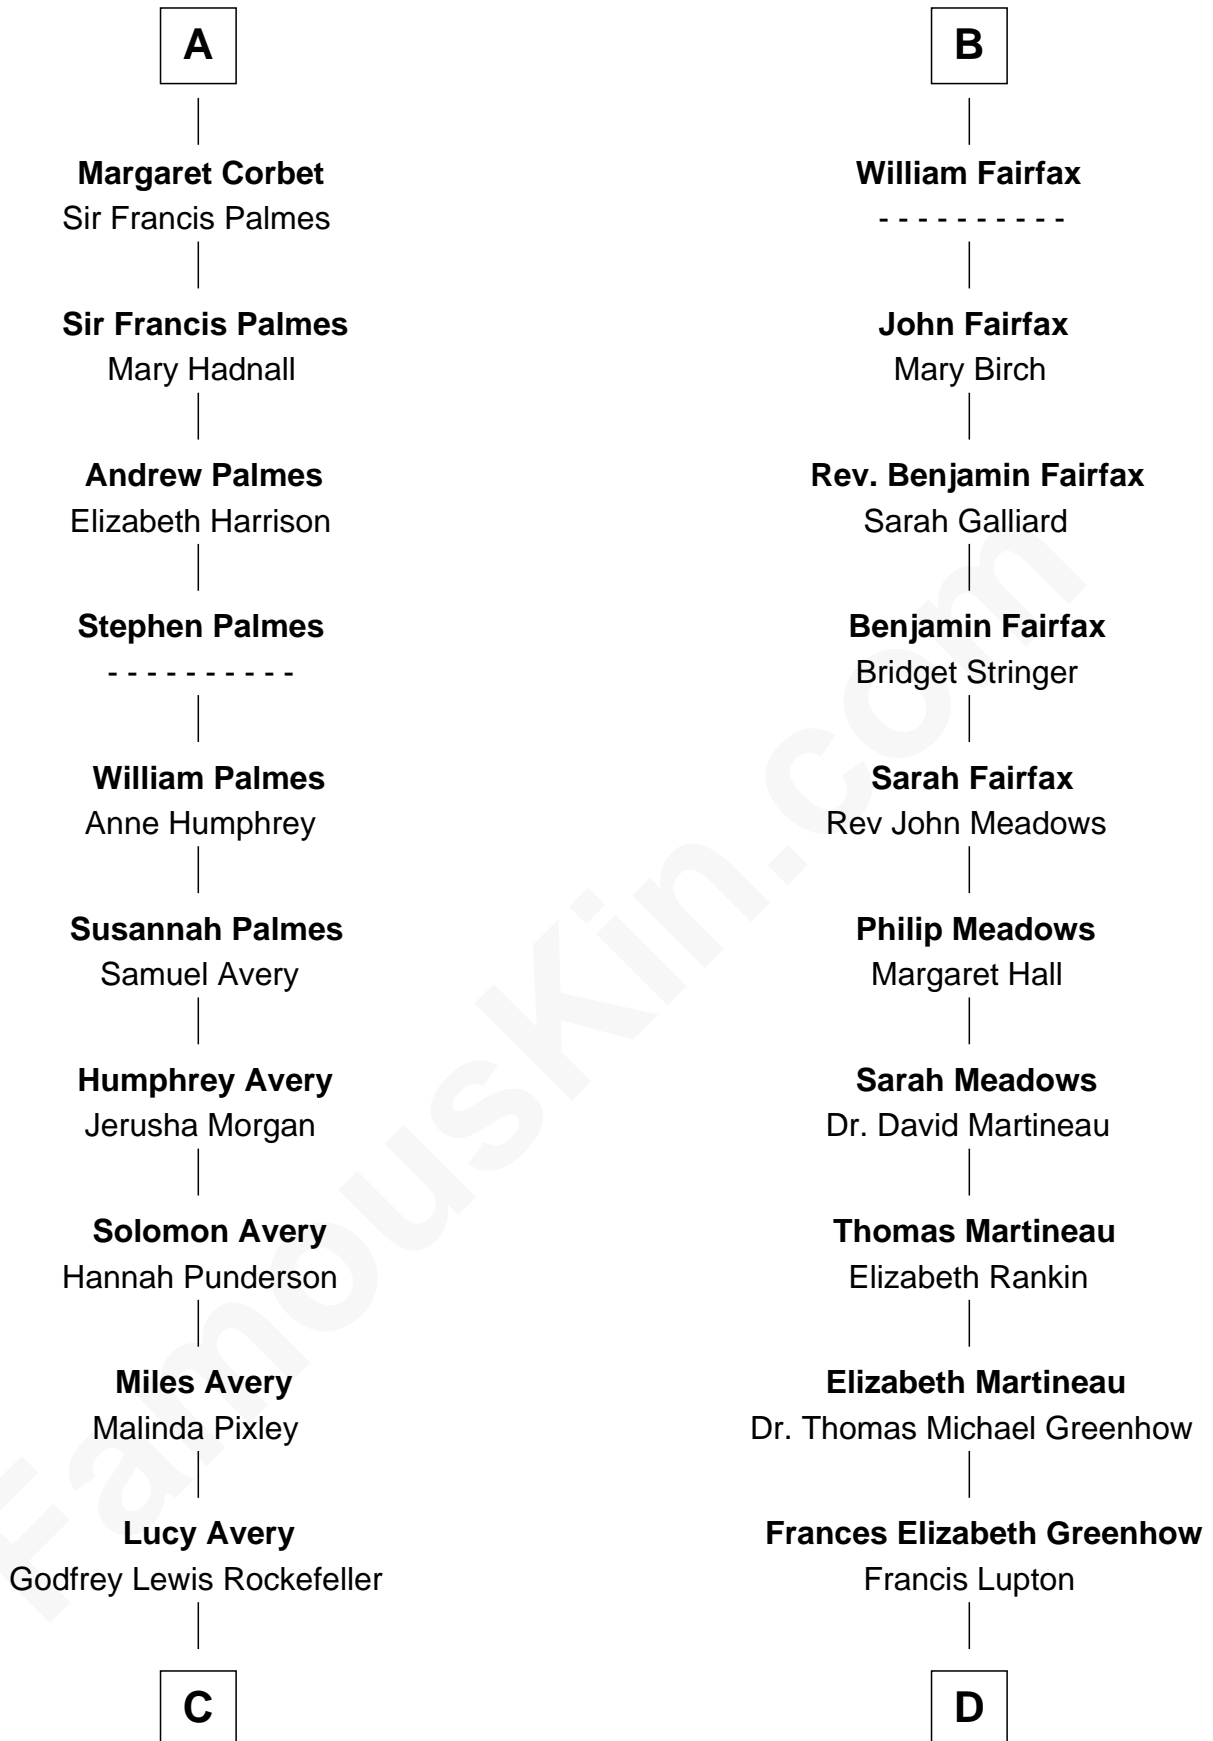

# FamousKin.com Relationship Chart of

**John D. Rockefeller**

*Founder of the Standard Oil Company*

18th cousin 3 times removed of

**Catherine Middleton**

*Princess of Wales*

**Elizabeth de Badlesmere**

*with husband  
Sir William de Bohun*

**Joan Beauchamp**  
James Butler

**Elizabeth Mortimer**  
Sir Henry Percy

**Elizabeth Butler**  
John Talbot

**Sir Henry Percy**  
Eleanor Neville

**Ann Talbot**  
Sir Henry Vernon

**Sir Henry Percy**  
Eleanor Poynings

**Elizabeth Vernon**  
Sir Robert Corbet

**Margaret Percy**  
Sir William Gascoigne

**Sir Roger Corbet**  
Anne Windsor

**Agnes Gascoigne**  
Sir Thomas Fairfax

**A**

**B**

**C**

**William Avery Rockefeller**

Eliza Davison

**John D. Rockefeller**

*Founder of the Standard Oil Company*

**D**

**Francis Martineau Lupton**

Harriet Albina Davis

**Olive Christina Lupton**

Richard Noel Middleton