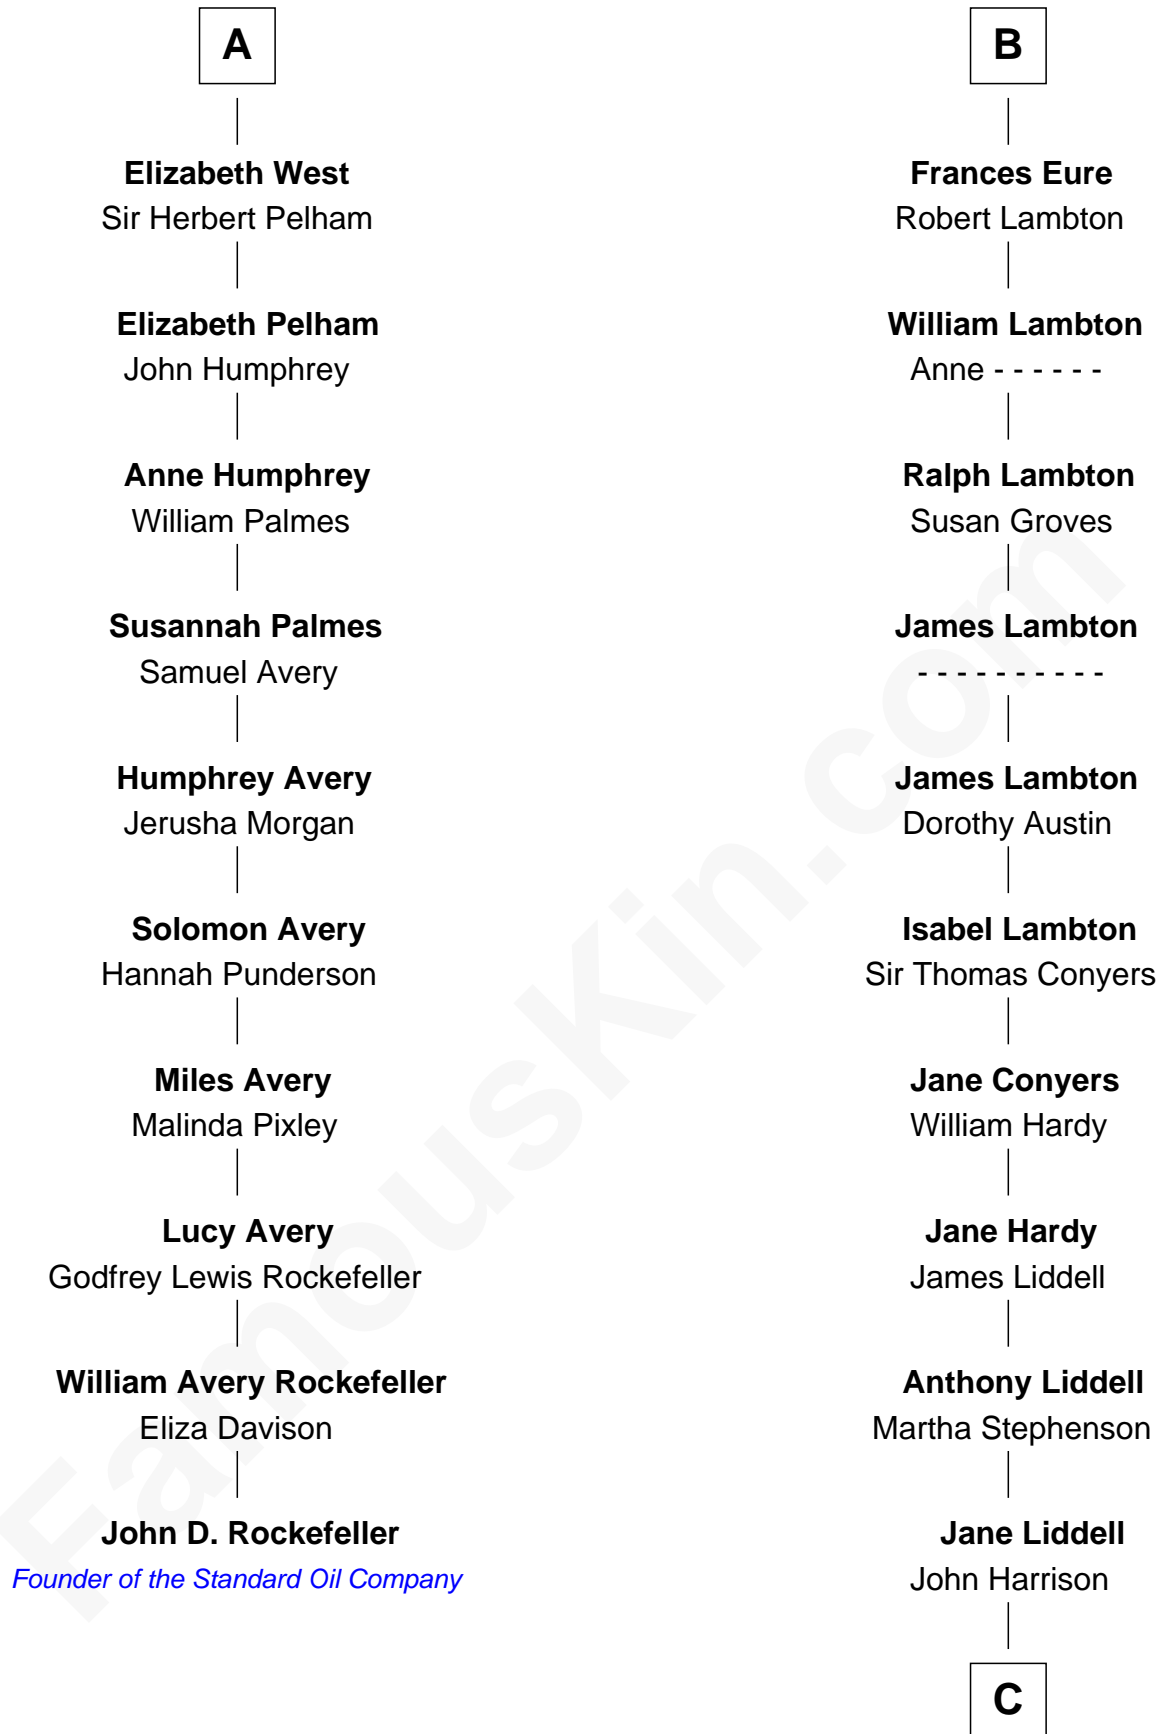

FamousKin.com Relationship Chart of

John D. Rockefeller

Founder of the Standard Oil Company

16th cousin 5 times removed of

Catherine Middleton

Princess of Wales

Sir Michael de la Pole

Katherine Wingfield

C

John Harrison

Jane Hill

Thomas Harrison

Elizabeth Mary Temple

Dorothy Harrison

Ronald John James Goldsmith

Carole Elizabeth Goldsmith