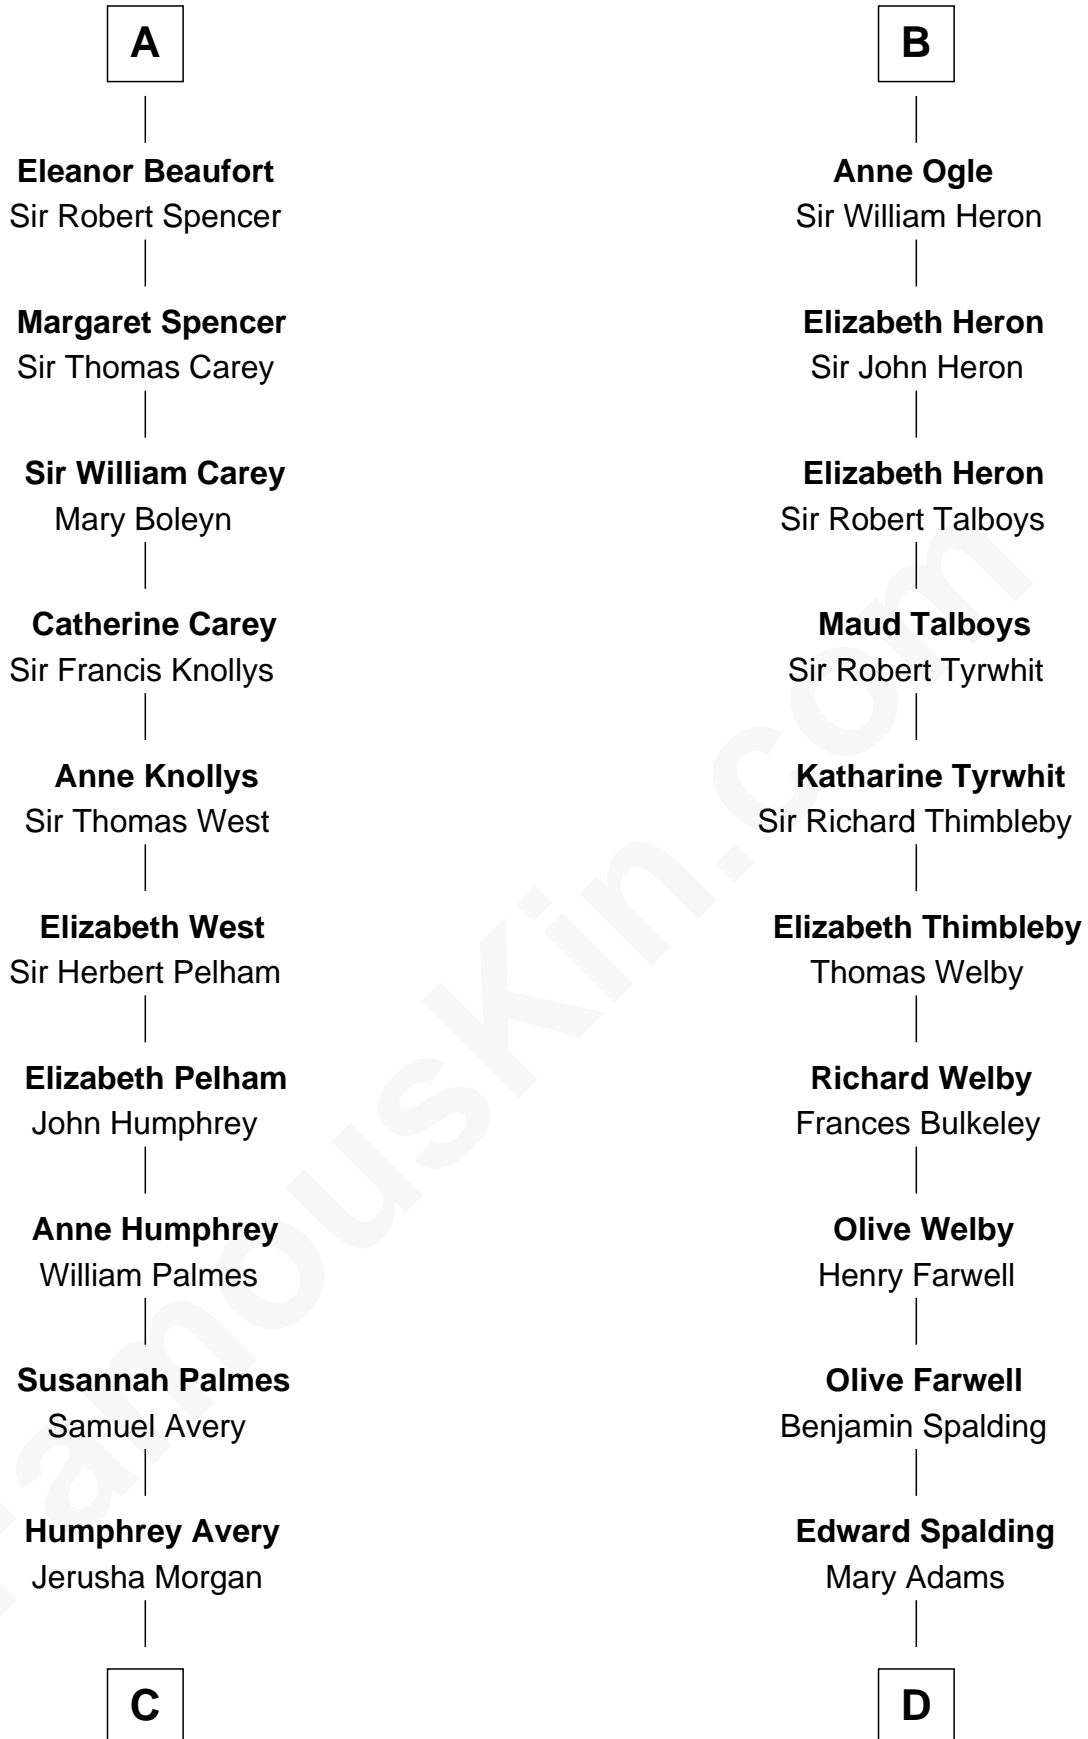

# FamousKin.com Relationship Chart of

**John D. Rockefeller**

*Founder of the Standard Oil Company*

21st cousin of

**William Rufus Day**

*36th U.S. Secretary of State*

**Louis IX, King of France**

Margaret Berenger

**C**

**Solomon Avery**  
Hannah Punderson

**Miles Avery**  
Malinda Pixley

**Lucy Avery**  
Godfrey Lewis Rockefeller

**William Avery Rockefeller**  
Eliza Davison

**John D. Rockefeller**  
*Founder of the Standard Oil Company*

**D**

**Ebenezer Spalding**  
Mary Fassett

**Dr. Rufus Spalding**  
Lydia Paine

**Rufus Paine Spalding**  
Lucretia A. Swift

**Emily Swift Spalding**  
Luther Day

**William Rufus Day**  
*36th U.S. Secretary of State*