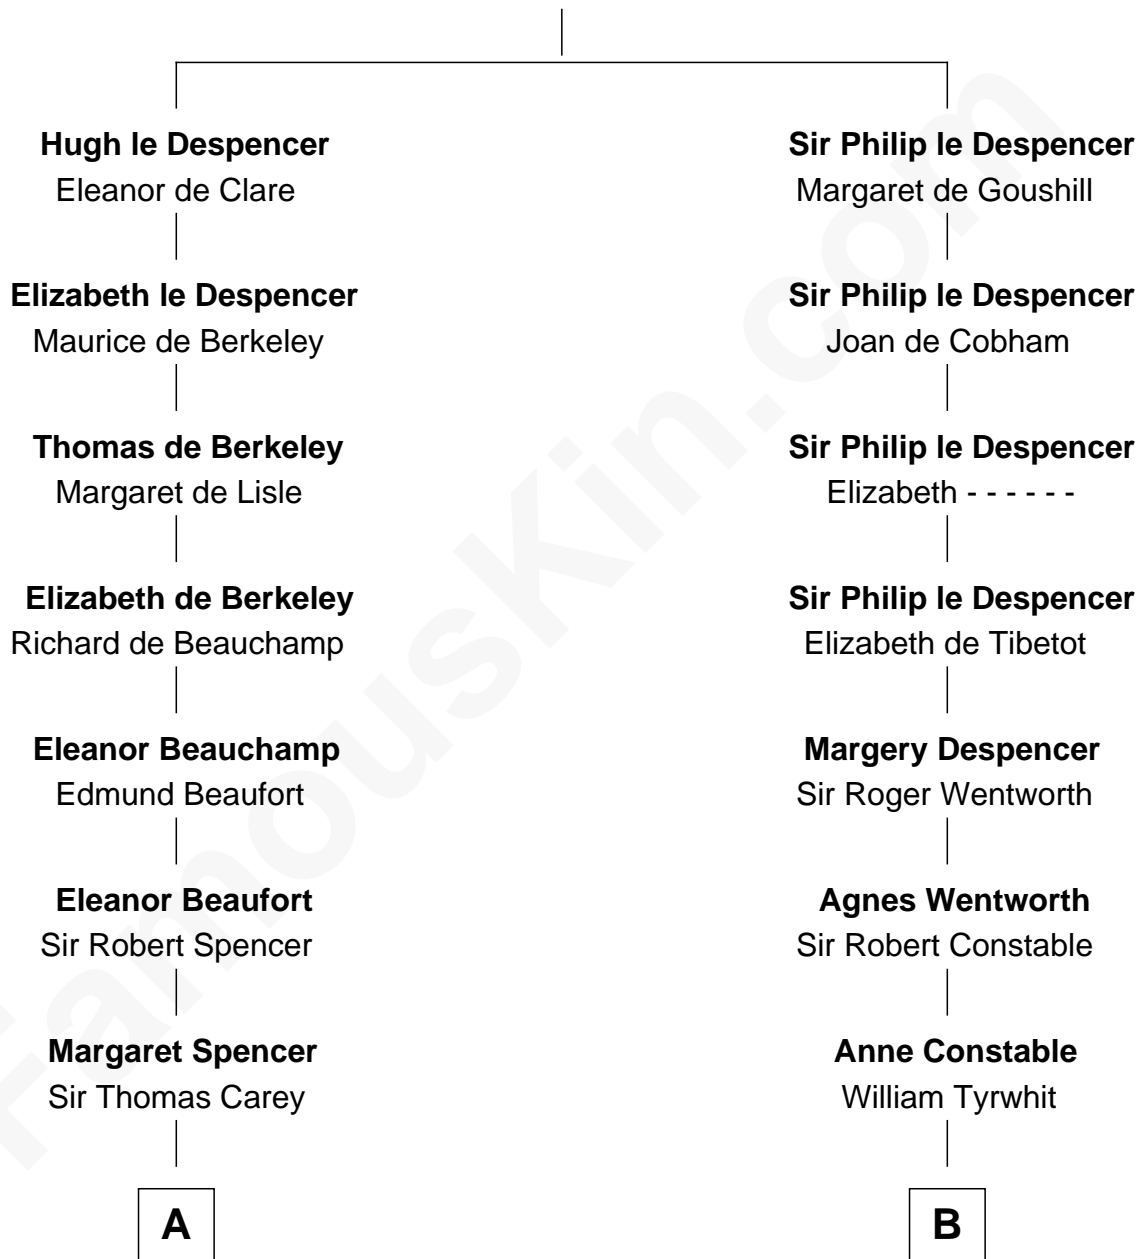

FamousKin.com Relationship Chart of

John D. Rockefeller

Founder of the Standard Oil Company

18th cousin 1 time removed of

William Rufus Day

36th U.S. Secretary of State

Sir Hugh le Despencer

Isabella de Beauchamp

C

Lucy Avery
Godfrey Lewis Rockefeller

William Avery Rockefeller
Eliza Davison

John D. Rockefeller
Founder of the Standard Oil Company

D

Emily Swift Spalding
Luther Day

William Rufus Day
36th U.S. Secretary of State