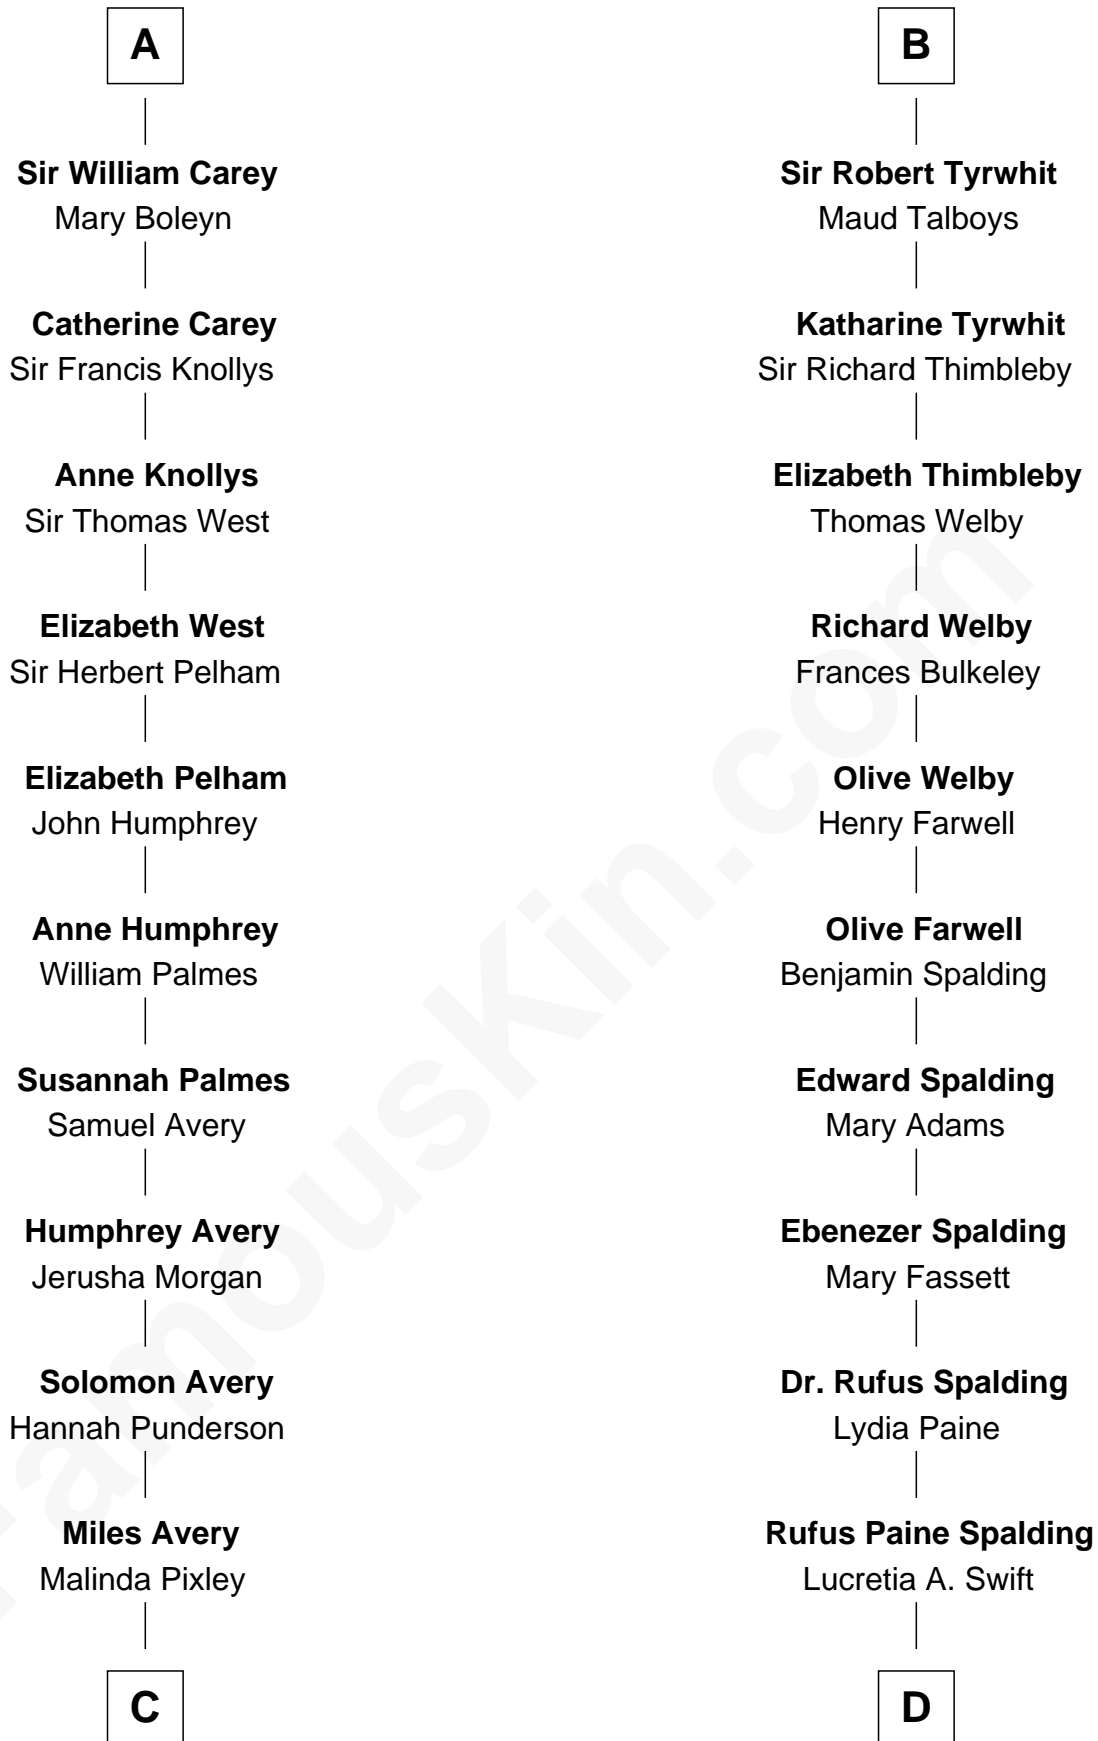

FamousKin.com Relationship Chart of

John D. Rockefeller

Founder of the Standard Oil Company

18th cousin 1 time removed of

William Rufus Day

36th U.S. Secretary of State

Sir Hugh le Despencer

Isabella de Beauchamp

C

Lucy Avery
Godfrey Lewis Rockefeller

William Avery Rockefeller
Eliza Davison

John D. Rockefeller
Founder of the Standard Oil Company

D

Emily Swift Spalding
Luther Day

William Rufus Day
36th U.S. Secretary of State