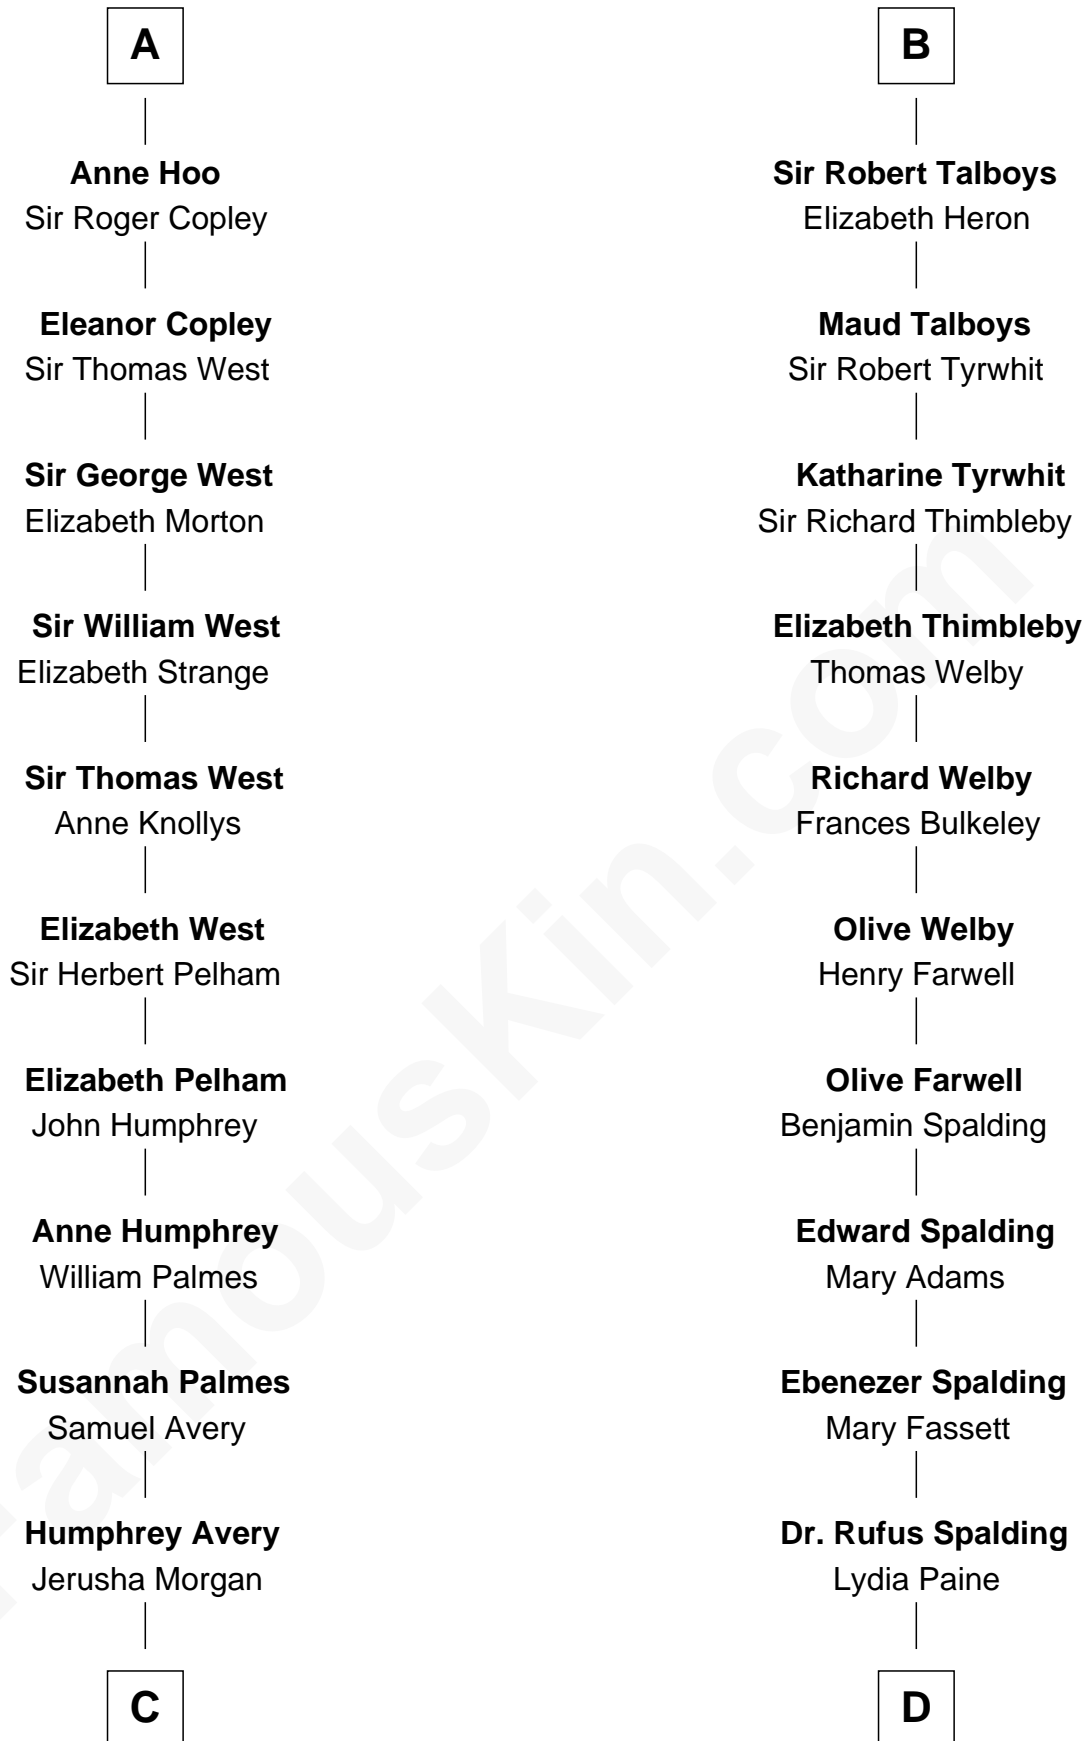

FamousKin.com Relationship Chart of

John D. Rockefeller

Founder of the Standard Oil Company

19th cousin 2 times removed of

William Rufus Day

36th U.S. Secretary of State

Sir James de Audley

Ela Longespee

Sir Reynold Grey

Margaret Grey

Sir William Bonville

Elizabeth Bonville

William Talboys

B

C

Solomon Avery
Hannah Punderson

Miles Avery
Malinda Pixley

Lucy Avery
Godfrey Lewis Rockefeller

William Avery Rockefeller
Eliza Davison

John D. Rockefeller
Founder of the Standard Oil Company

D

Rufus Paine Spalding
Lucretia A. Swift

Emily Swift Spalding
Luther Day