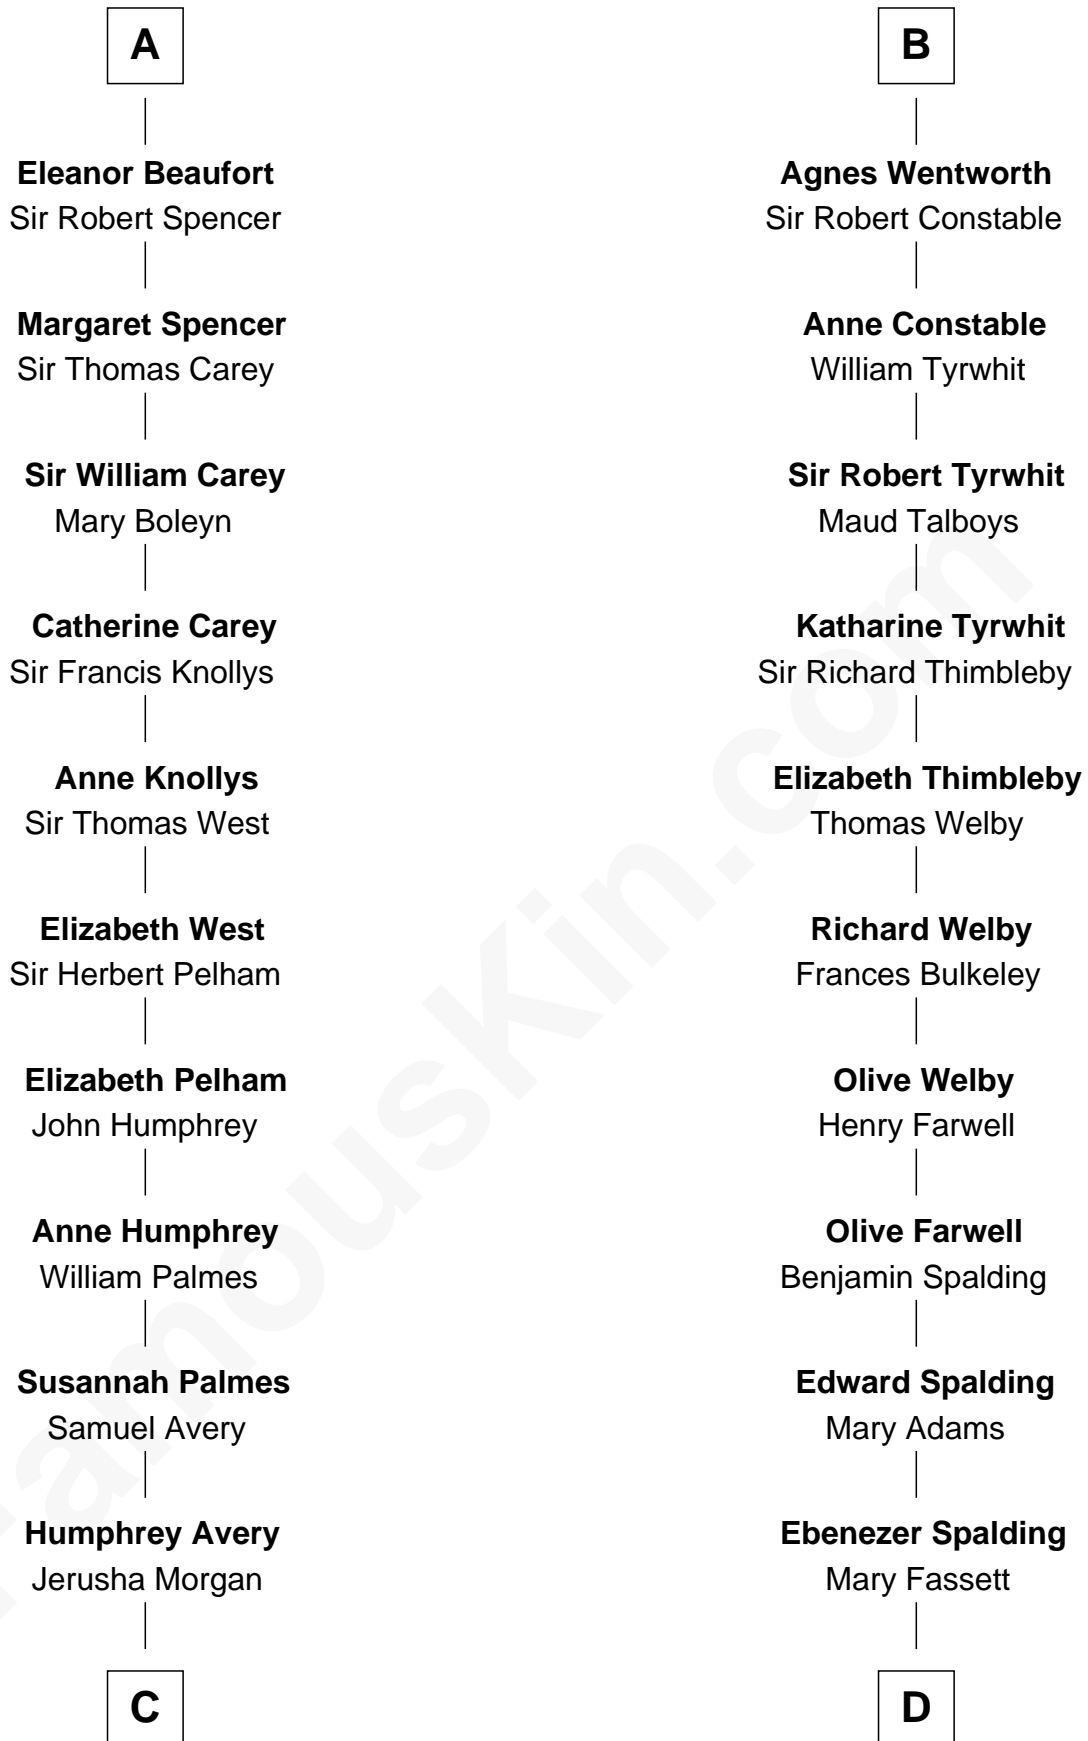

# FamousKin.com Relationship Chart of

**John D. Rockefeller**

*Founder of the Standard Oil Company*

20th cousin 1 time removed of

**William Rufus Day**

*36th U.S. Secretary of State*

**Sir William de Ferrers**

**Thomas de Berkeley**  
Margaret de Mortimer

**John Deincourt**  
-----

**Maurice de Berkeley**  
Elizabeth le Despencer

**Sir William Deincourt**  
Milicent la Zouche

**Thomas de Berkeley**  
Margaret de Lisle

**Margaret Deincourt**  
Sir Robert de Tibetot

**Elizabeth de Berkeley**  
Richard de Beauchamp

**Elizabeth de Tibetot**  
Sir Philip le Despencer

**Eleanor Beauchamp**  
Edmund Beaufort

**Margery Despencer**  
Sir Roger Wentworth

**A**

**B**

**C**

**Solomon Avery**  
Hannah Punderson

**Miles Avery**  
Malinda Pixley

**Lucy Avery**  
Godfrey Lewis Rockefeller

**William Avery Rockefeller**  
Eliza Davison

**John D. Rockefeller**  
*Founder of the Standard Oil Company*