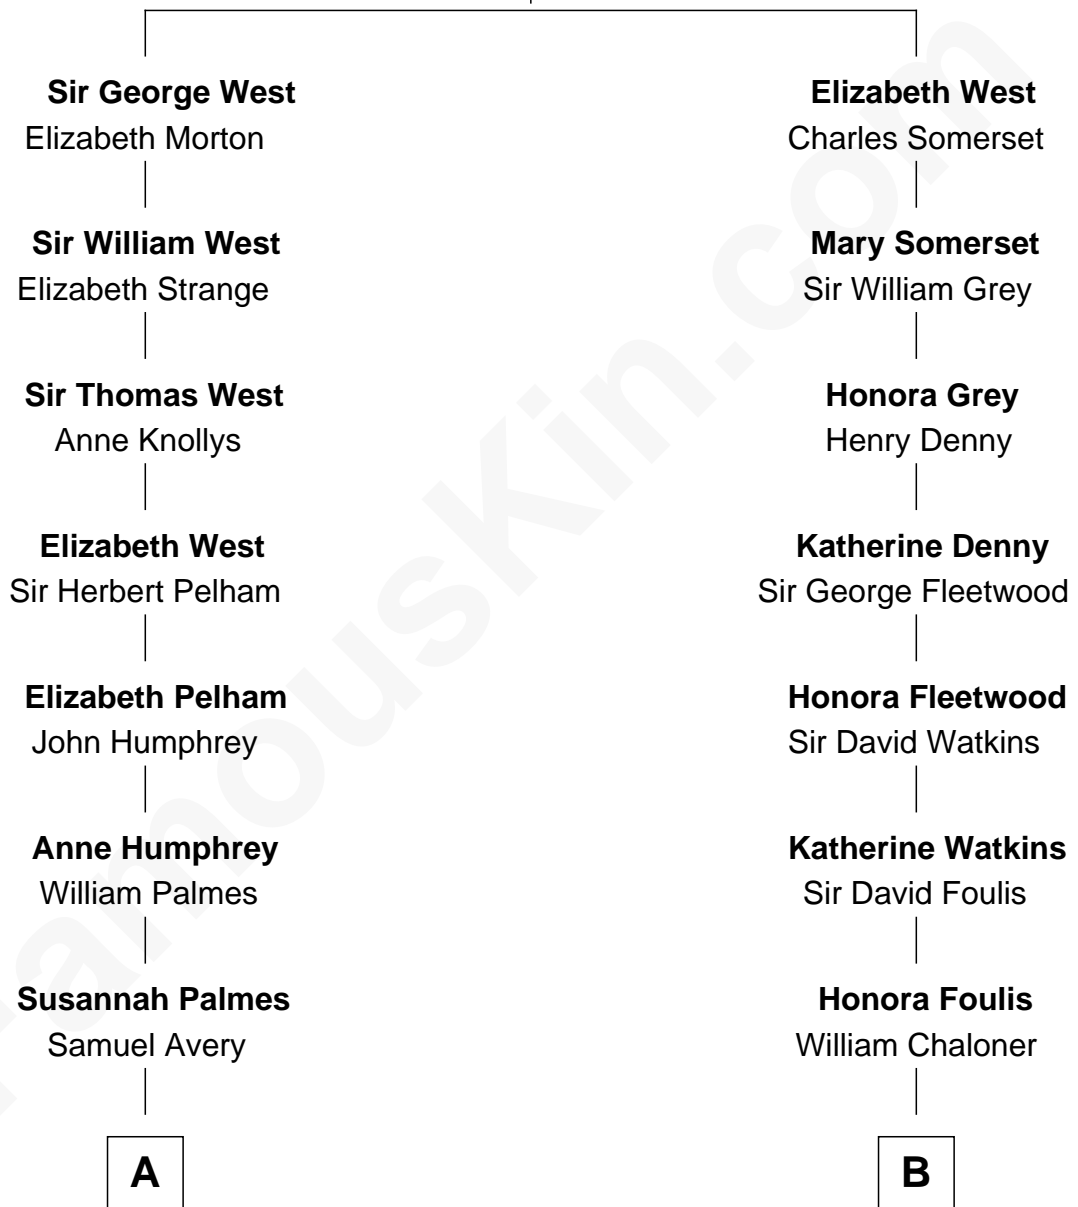

FamousKin.com Relationship Chart of

John D. Rockefeller

Founder of the Standard Oil Company

12th cousin 6 times removed of

Prince Harry

Duke of Sussex

Sir Thomas West

*with wife
Eleanor Copley*

*with wife
Elizabeth Mortimer*

C

Princess Diana Frances Spencer
Charles III, King of the United Kingdom

Prince Harry
Duke of Sussex

FamousKin.com