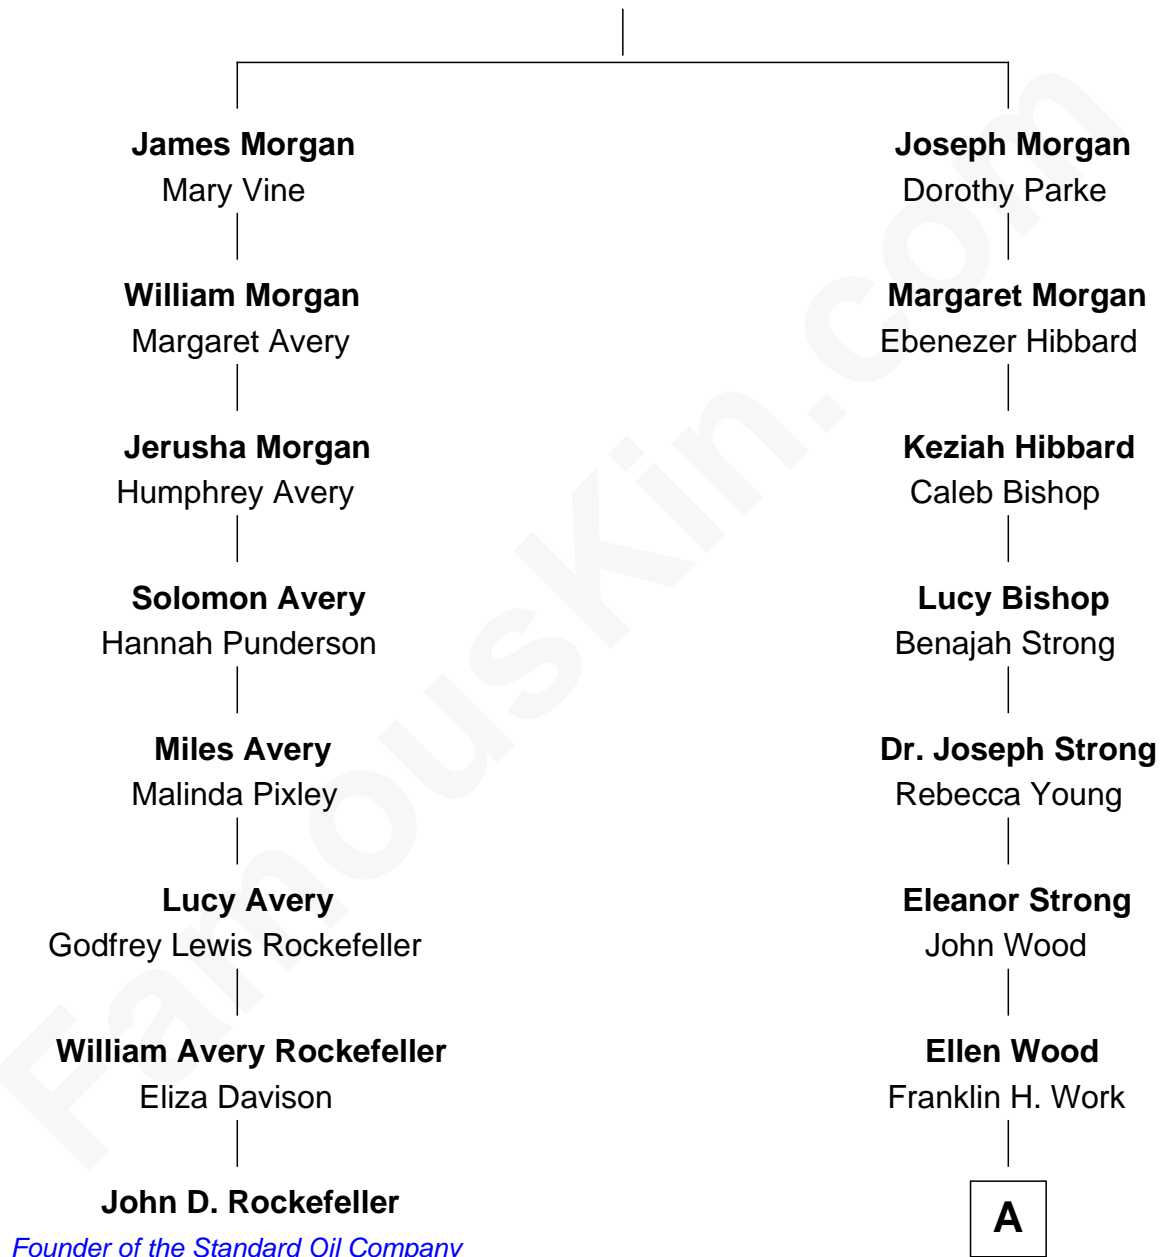

FamousKin.com Relationship Chart of

John D. Rockefeller

Founder of the Standard Oil Company

7th cousin 4 times removed of

Prince Harry

Duke of Sussex

James Morgan

Margery Hill

A

—
Frances Eleanor Work

James Boothby Burke Roche

—
Edmund Maurice Burke Roche

Ruth Sylvia Gill

—
Frances Ruth Burke Roche

Edward John Spencer

—
Princess Diana Frances Spencer

Charles III, King of the United Kingdom

—
Prince Harry

Duke of Sussex