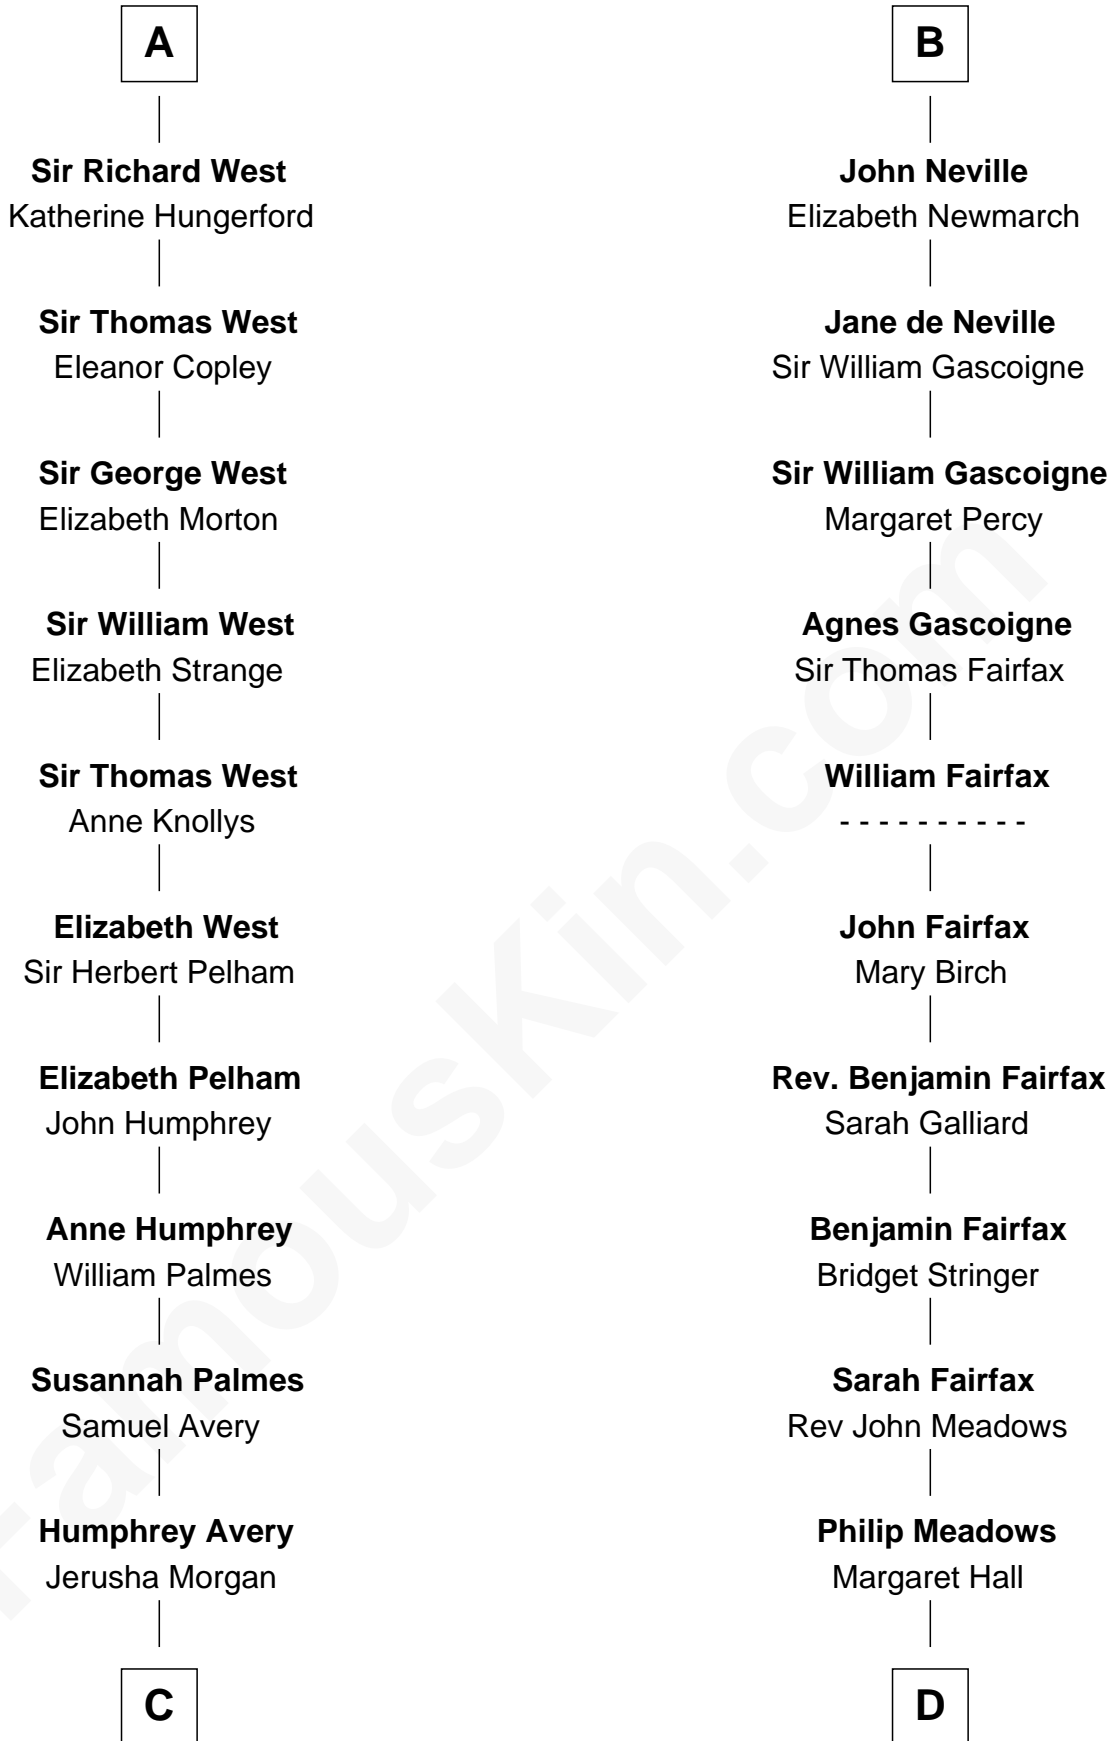

FamousKin.com Relationship Chart of

John D. Rockefeller

Founder of the Standard Oil Company

19th cousin 2 times removed of

Harriet Martineau

Author of The Hour and the Man

Gilbert de Clare

Isabel Marshal

Eleanor Mowbray

Roger de la Warre

Joan de la Warre

Sir Thomas West

Sir Reynold West

Margaret Thorley

A

Sir Richard de Clare

Philippa de Beauchamp

Margaret de Stafford

Sir Ralph Neville

Ralph de Neville

Mary Ferrers

B

C

Solomon Avery
Hannah Punderson

Miles Avery
Malinda Pixley

Lucy Avery
Godfrey Lewis Rockefeller

William Avery Rockefeller
Eliza Davison

John D. Rockefeller
Founder of the Standard Oil Company

D

Sarah Meadows
Dr. David Martineau

Thomas Martineau
Elizabeth Rankin