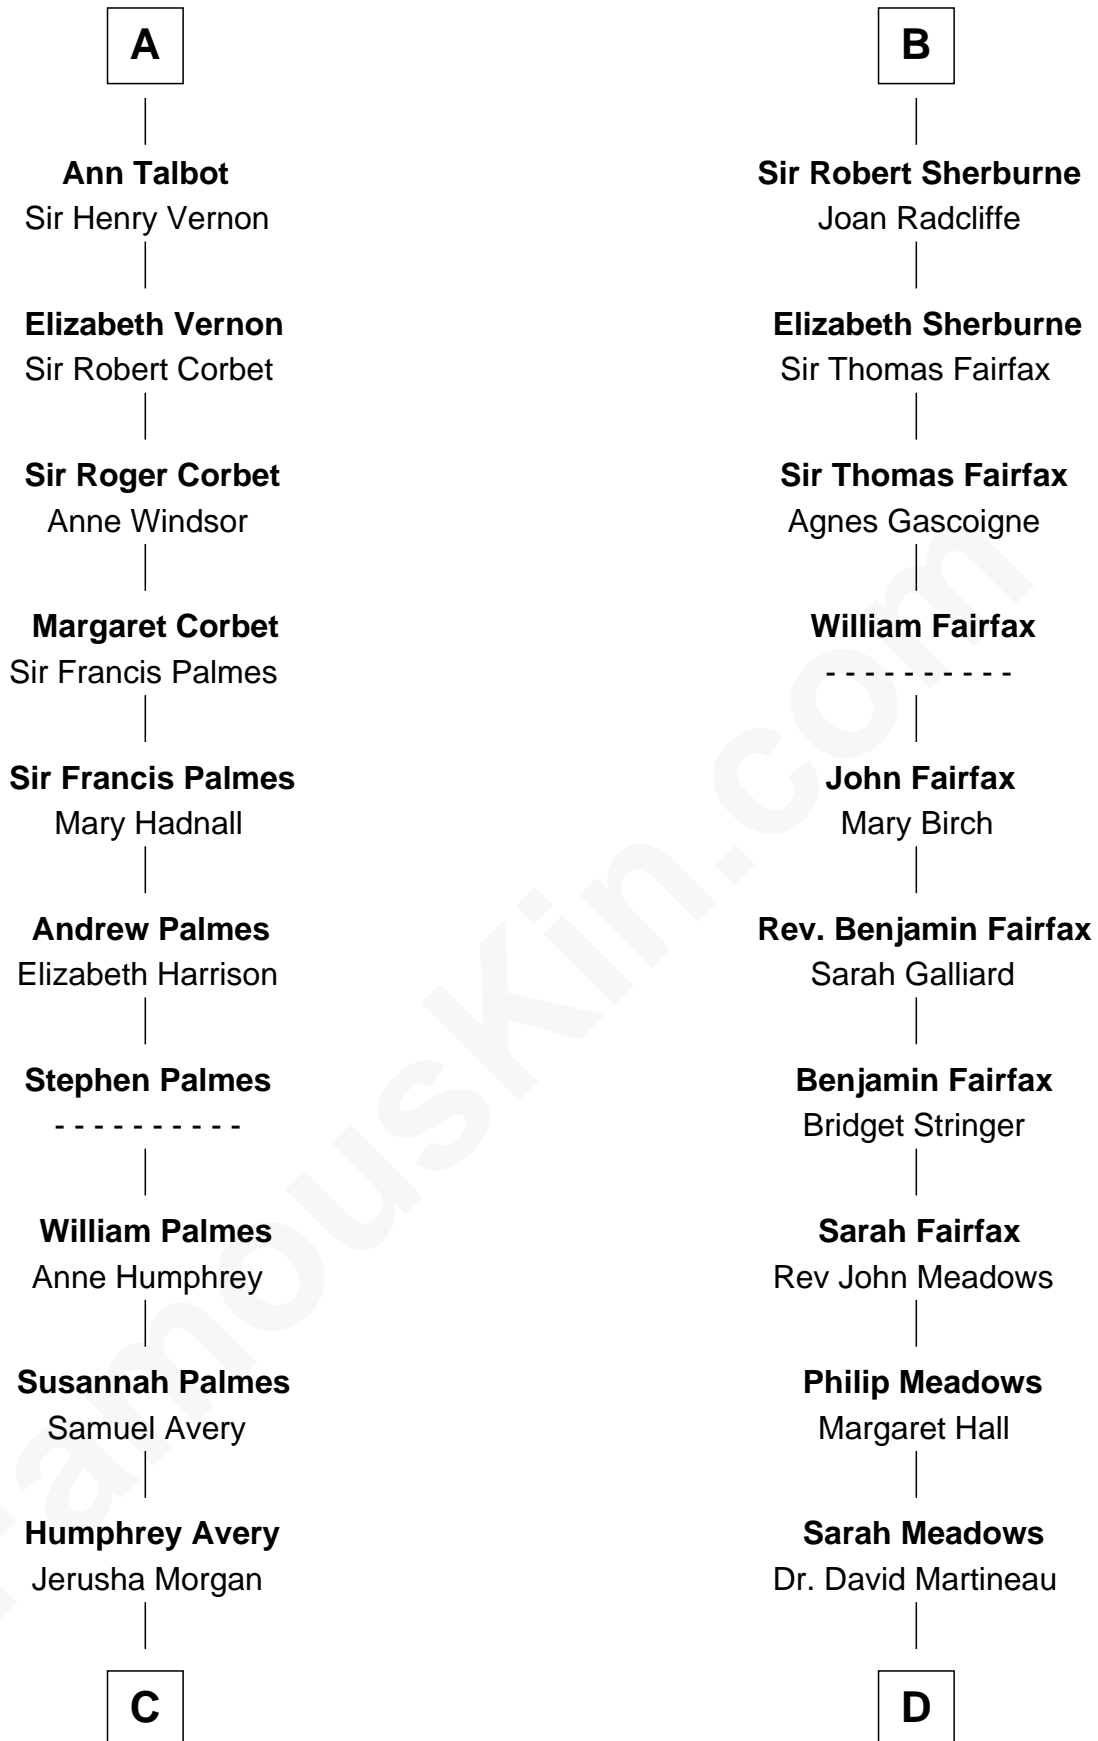

# FamousKin.com Relationship Chart of

**John D. Rockefeller**

*Founder of the Standard Oil Company*

18th cousin 3 times removed of

**Harriet Martineau**

*Author of The Hour and the Man*

**C**

**Solomon Avery**  
Hannah Punderson

**Miles Avery**  
Malinda Pixley

**Lucy Avery**  
Godfrey Lewis Rockefeller

**William Avery Rockefeller**  
Eliza Davison

**John D. Rockefeller**  
*Founder of the Standard Oil Company*

**D**

**Thomas Martineau**  
Elizabeth Rankin