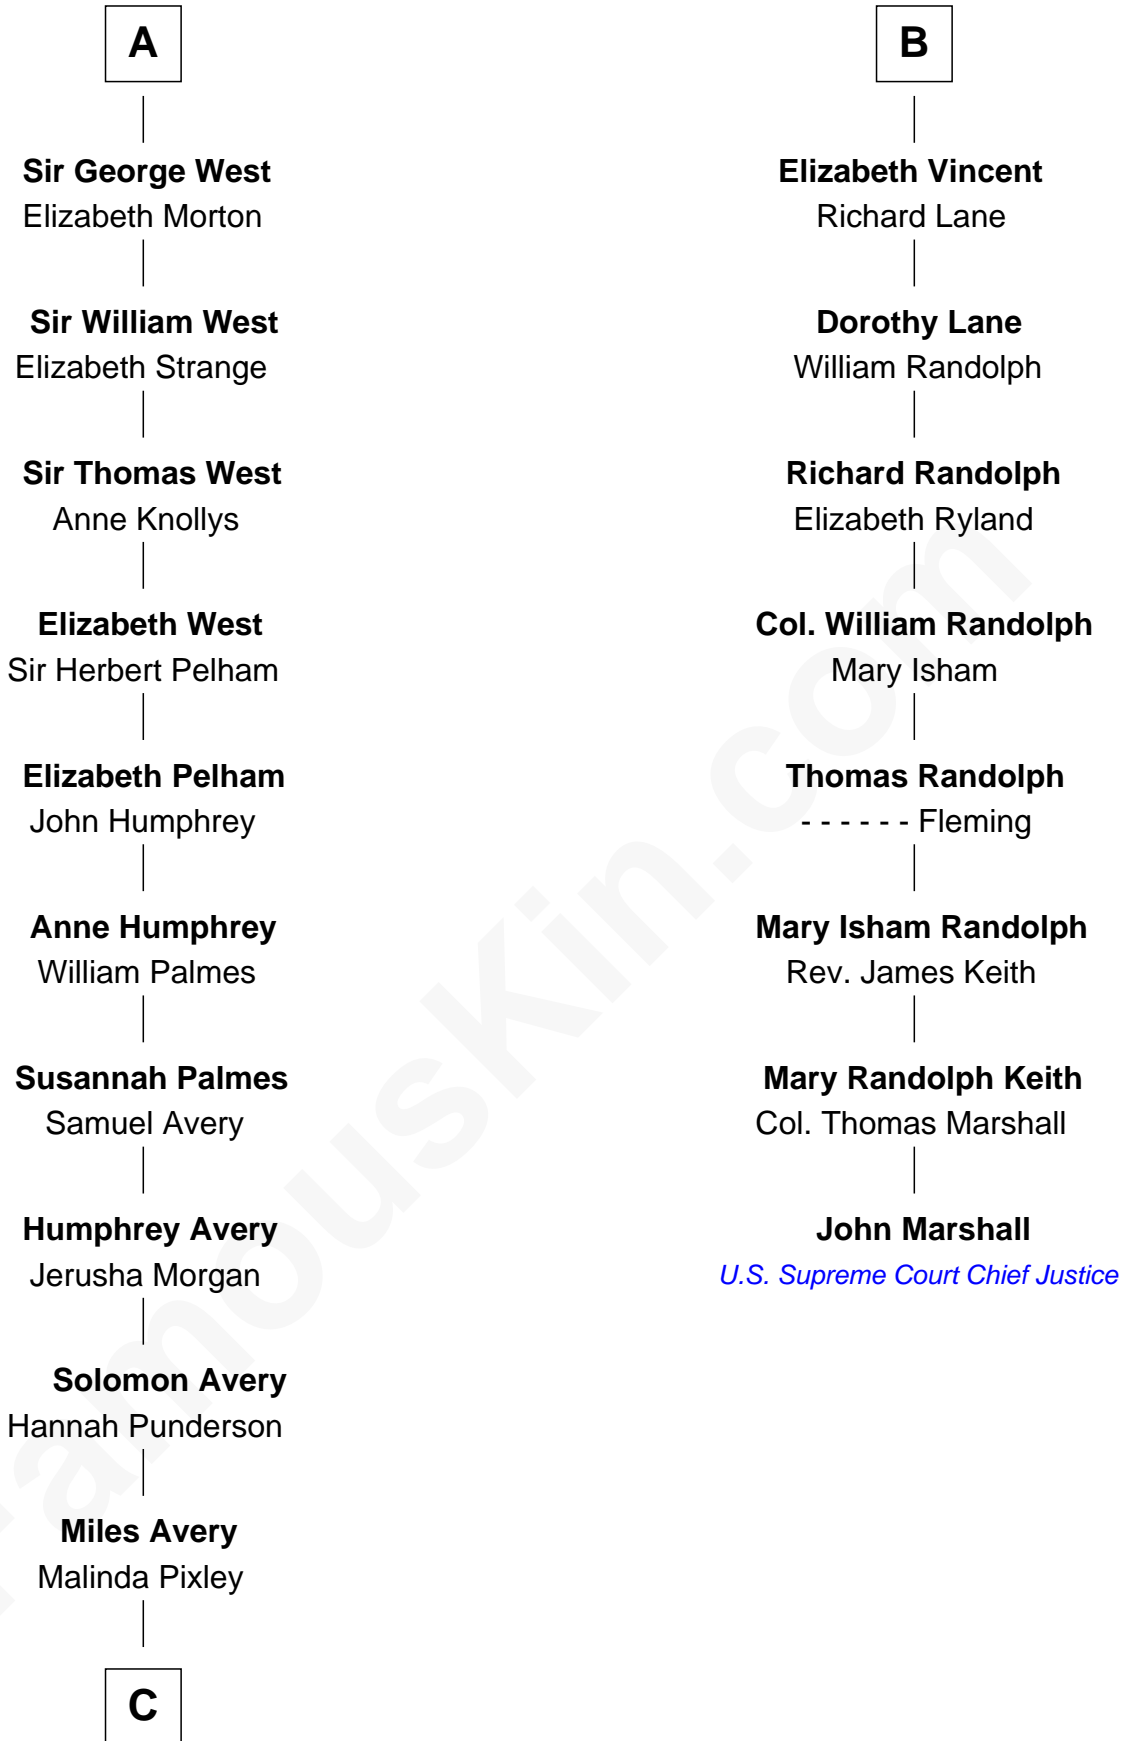

# FamousKin.com Relationship Chart of

**John D. Rockefeller**

*Founder of the Standard Oil Company*

**14th cousin 5 times removed of**

**John Marshall**

*4th Chief Justice of the U.S. Supreme Court*

**C**

—  
**Lucy Avery**

Godfrey Lewis Rockefeller

—  
**William Avery Rockefeller**

Eliza Davison

—  
**John D. Rockefeller**

*Founder of the Standard Oil Company*

FamousKin.com