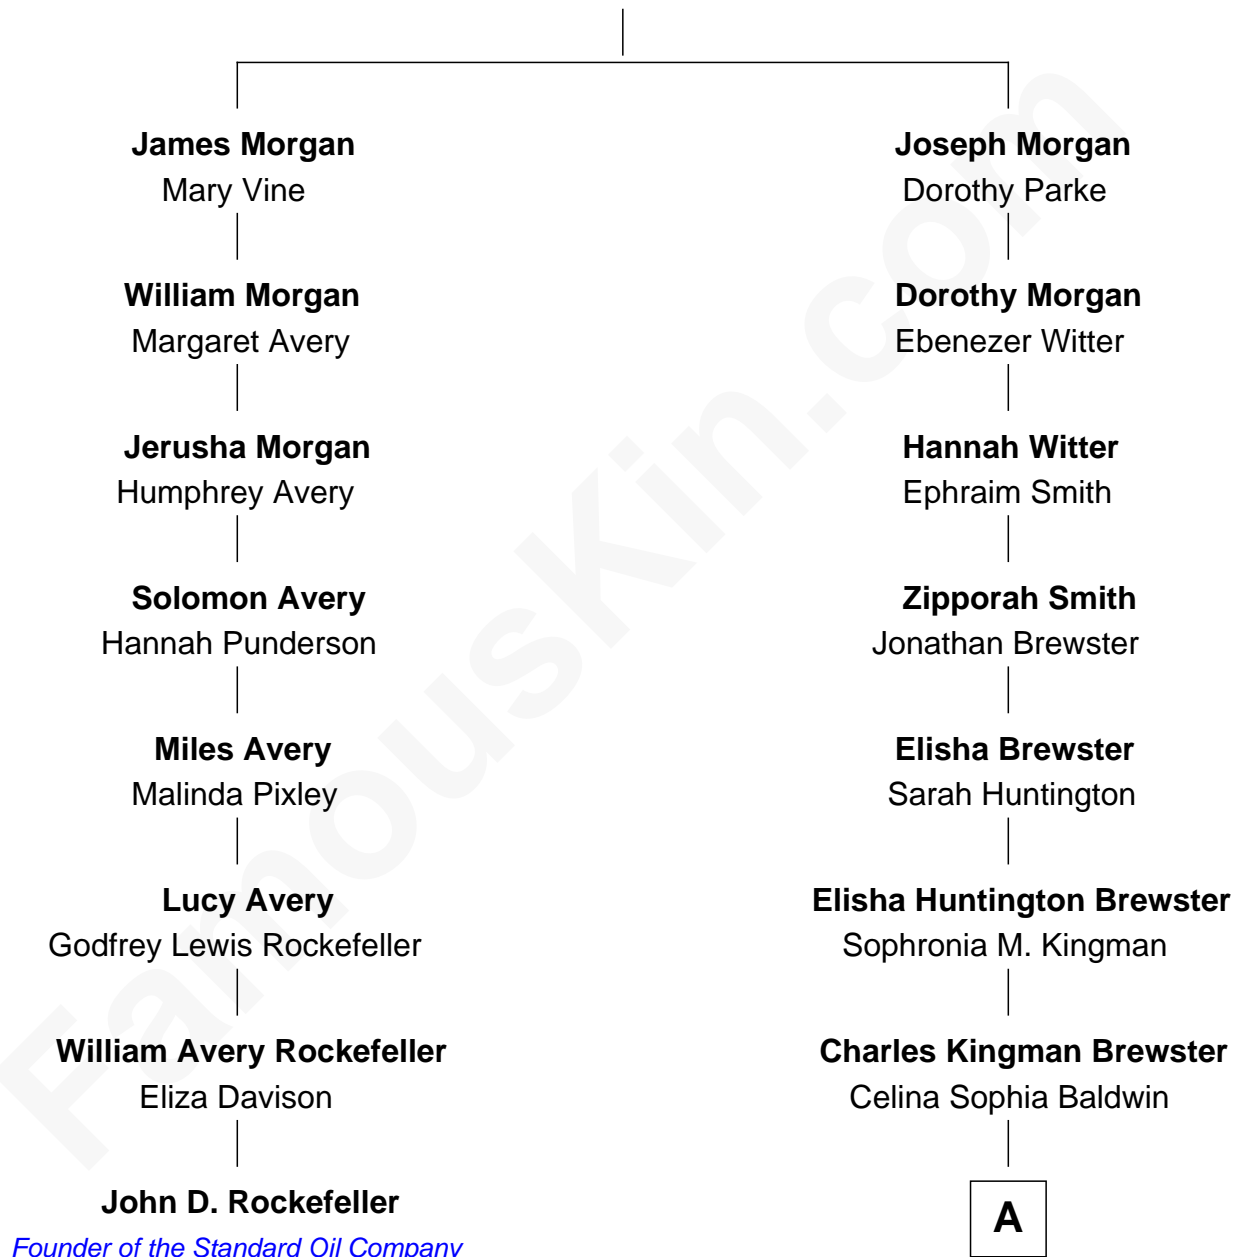

# FamousKin.com Relationship Chart of

**John D. Rockefeller**

*Founder of the Standard Oil Company*

7th cousin 3 times removed of

**Jordana Brewster**

*TV and Movie Actress*

**James Morgan**

Margery Hill

A

Kingman Brewster  
Florence Foster Besse

Kingman Brewster  
Mary Louise Phillips

Alden Brewster  
Maria João Leão de Sousa

Jordana Brewster  
*TV and Movie Actress*