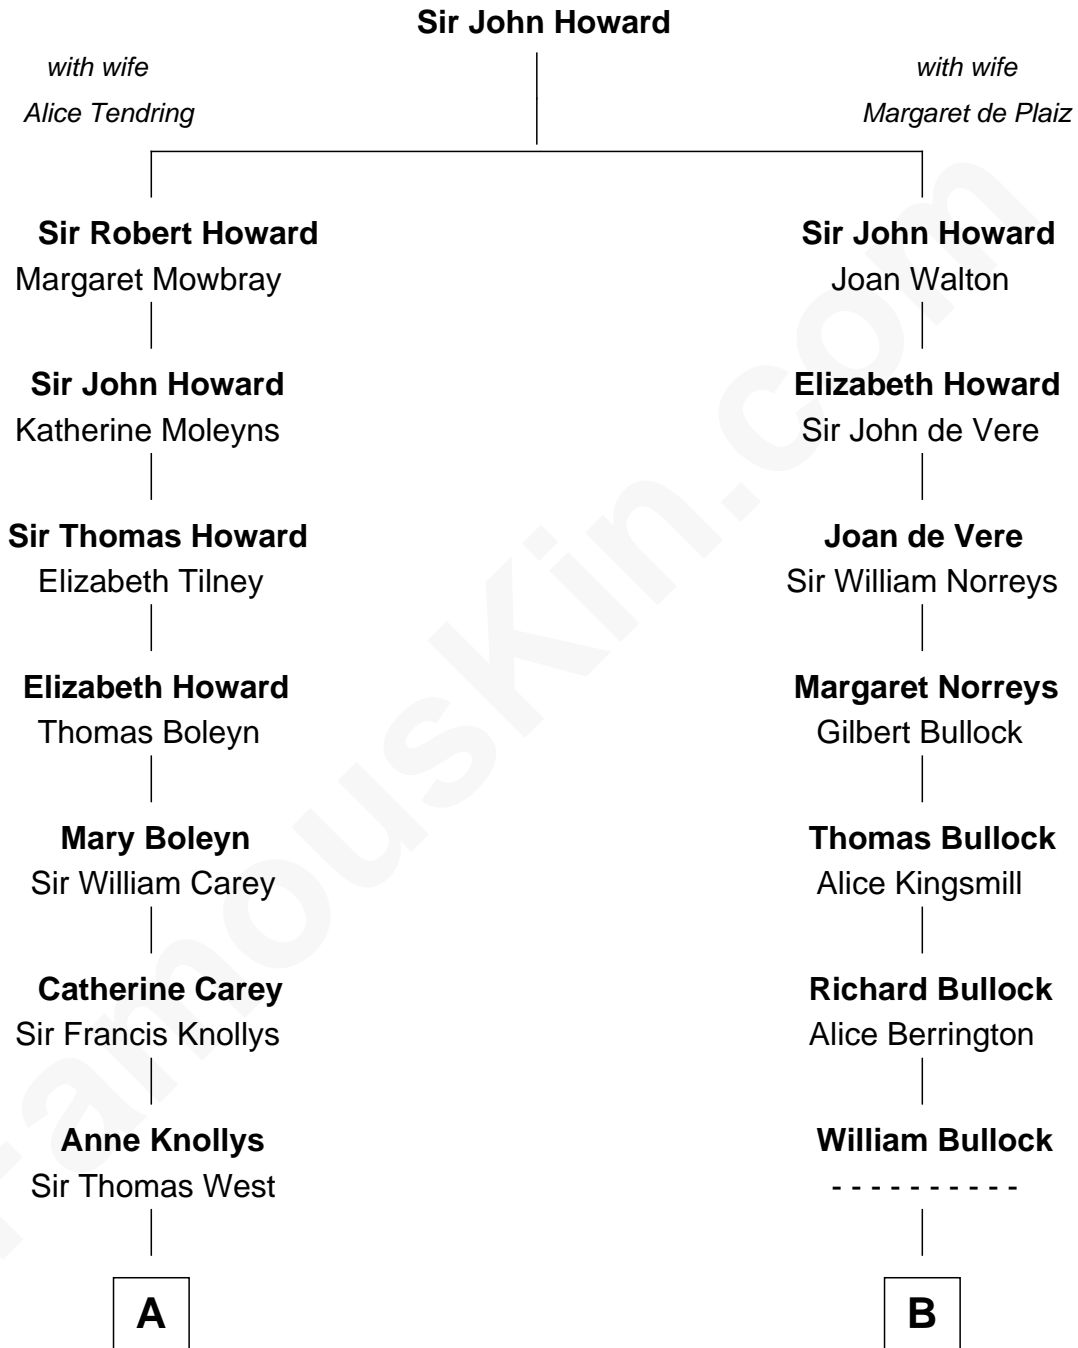

FamousKin.com Relationship Chart of

John D. Rockefeller

Founder of the Standard Oil Company

16th cousin 4 times removed of

Mike Love

Co-Founder of The Beach Boys

C

William Henry Wilson