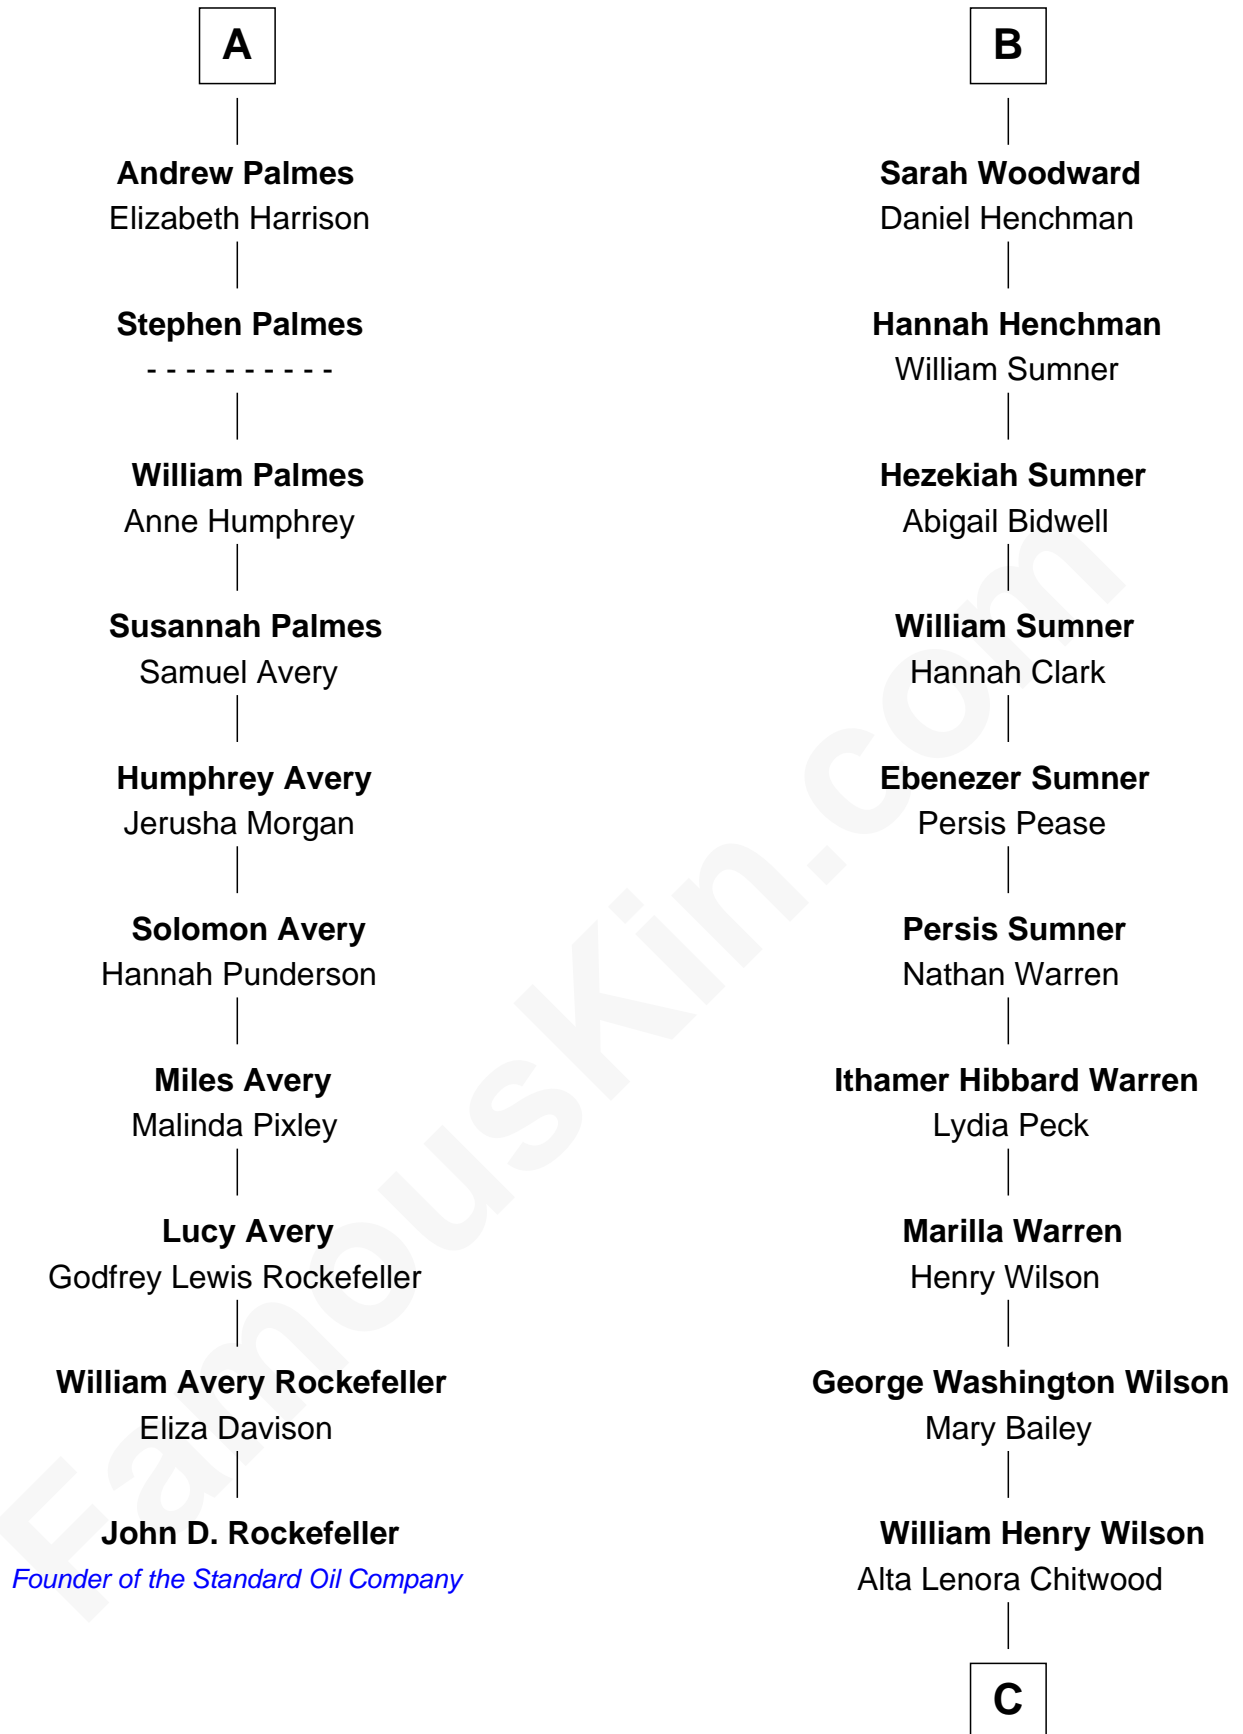

FamousKin.com Relationship Chart of

John D. Rockefeller

Founder of the Standard Oil Company

16th cousin 3 times removed of

Mike Love

Co-Founder of The Beach Boys

Sir Walter Devereux

Elizabeth Bromwich

Sir Walter Devereux

Elizabeth Merbery

Sir Walter Devereux

Anne Ferrers

Elizabeth Devereux

Sir Richard Corbet

Sir Robert Corbet

Elizabeth Vernon

John Milborne

Simon Milborne

Jane Baskerville

Anne Milborne

William Rudhall

John Rudhall

Isabella Whittington

John Rudhall

Mary Fettiplace

Frances Rudhall

Richard Woodward

Hezekiah Woodward

Frances - - - - -

B

C

William Coral Wilson