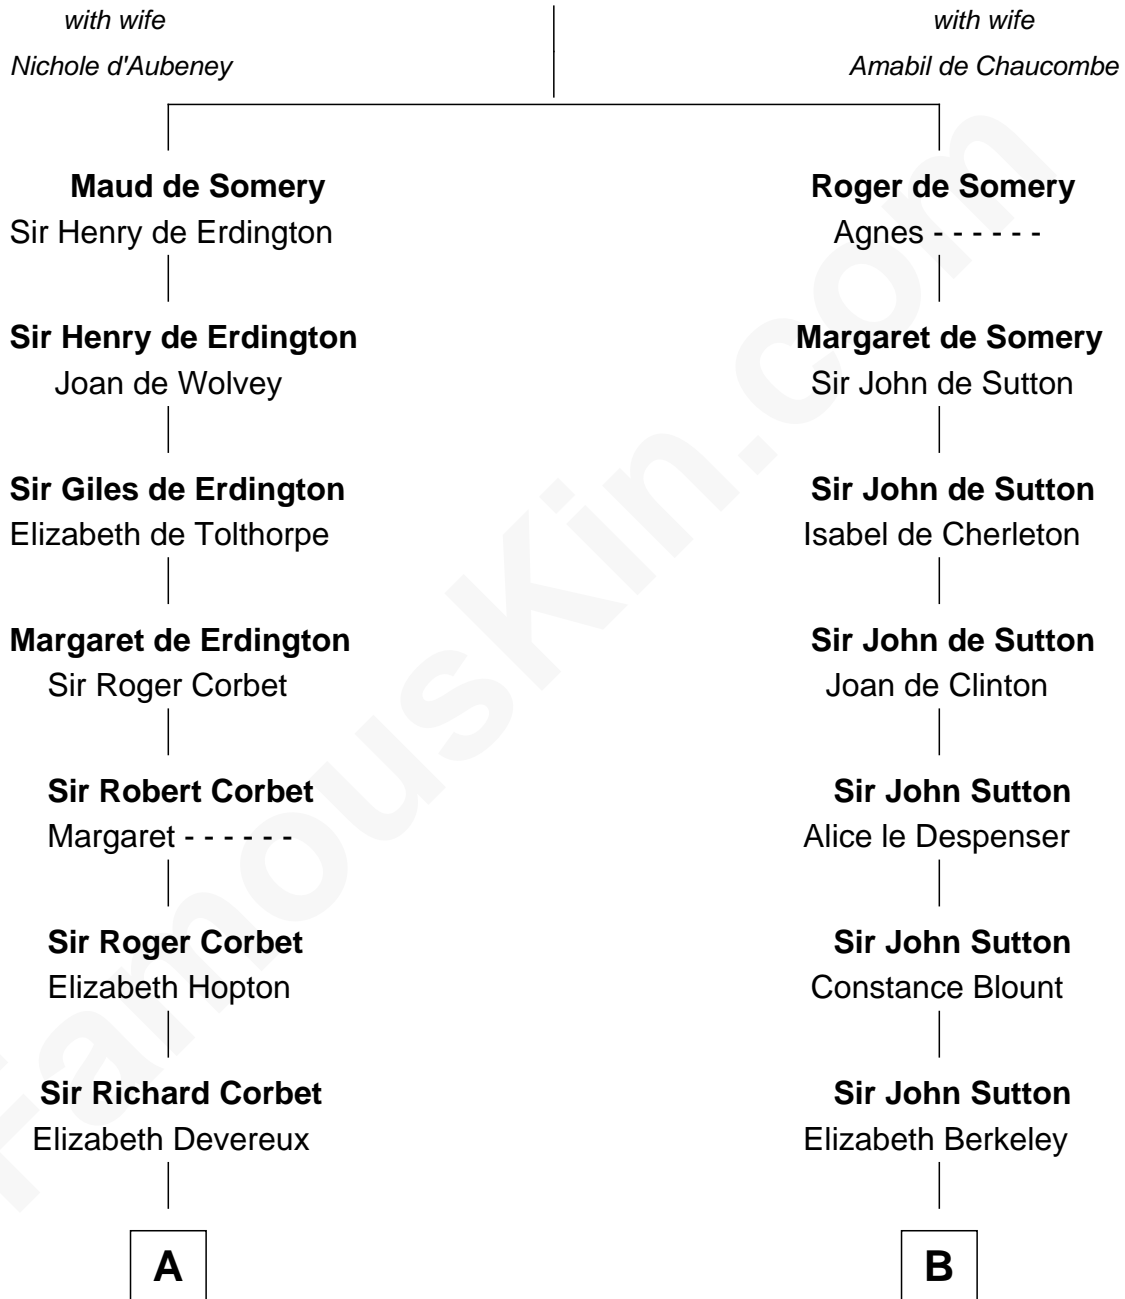

## Relationship Chart of

### John D. Rockefeller

Founder of the Standard Oil Company

20th cousin of

### Oliver Wendell Holmes, Jr.

U.S. Supreme Court Justice

### Sir Roger de Somery

**C**

**Miles Avery**  
Malinda Pixley

**Lucy Avery**  
Godfrey Lewis Rockefeller

**William Avery Rockefeller**  
Eliza Davison

**John D. Rockefeller**  
*Founder of the Standard Oil Company*