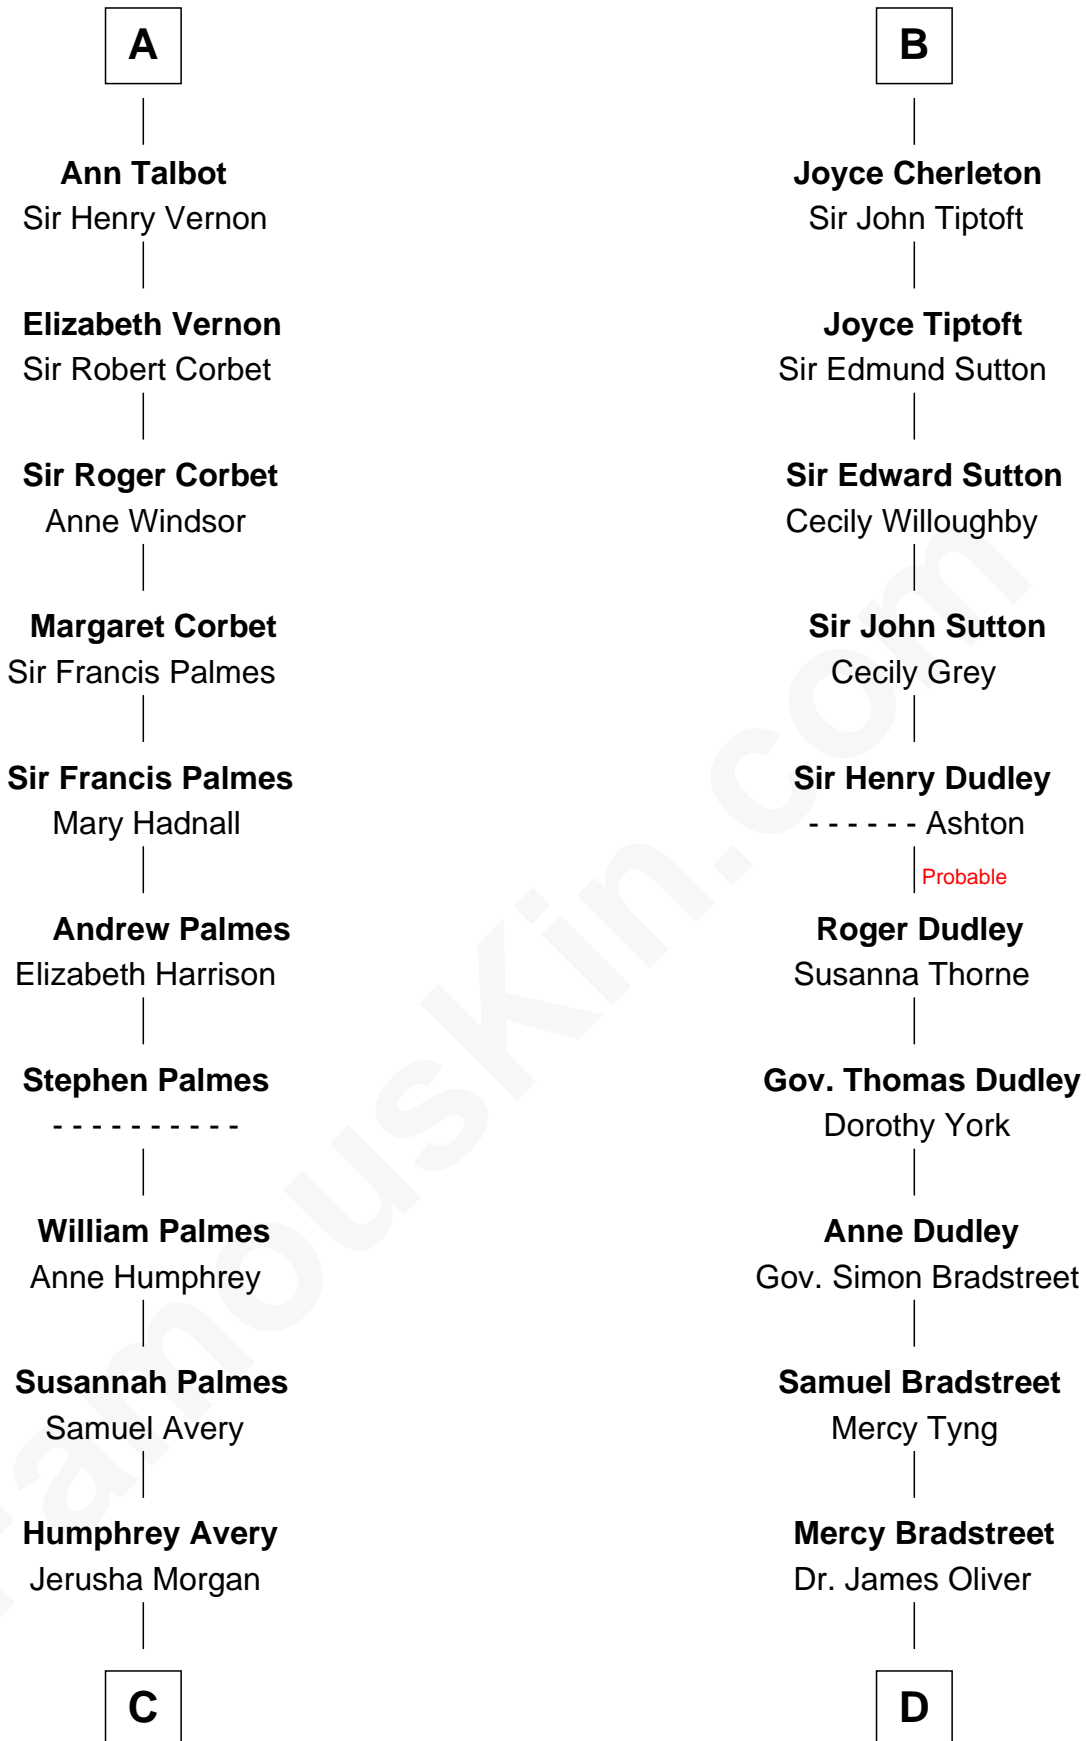

FamousKin.com Relationship Chart of

John D. Rockefeller

Founder of the Standard Oil Company

21st cousin of

Oliver Wendell Holmes, Jr.

U.S. Supreme Court Justice

William Mauduit
Alice de Newburgh

Isabel Mauduit
Sir William de Beauchamp

William de Beauchamp
Maud FitzJohn

Guy de Beauchamp
Alice de Toeni

Sir Thomas de Beauchamp
Katherine de Mortimer

Sir William Beauchamp
Joan Fitzalan

Joan Beauchamp
James Butler

Elizabeth Butler
John Talbot

A

Isabel Mauduit
Sir William de Beauchamp

William de Beauchamp
Maud FitzJohn

Isabella de Beauchamp
Sir Patrick de Chaworth

Maud de Chaworth
Henry Plantagenet

Eleanor Plantagenet
Richard Fitzalan

Alice Fitzalan
Sir Thomas de Holand

Eleanor Holand
Edward Cherleton

B

C

Solomon Avery
Hannah Punderson

Miles Avery
Malinda Pixley

Lucy Avery
Godfrey Lewis Rockefeller

William Avery Rockefeller
Eliza Davison

John D. Rockefeller
Founder of the Standard Oil Company