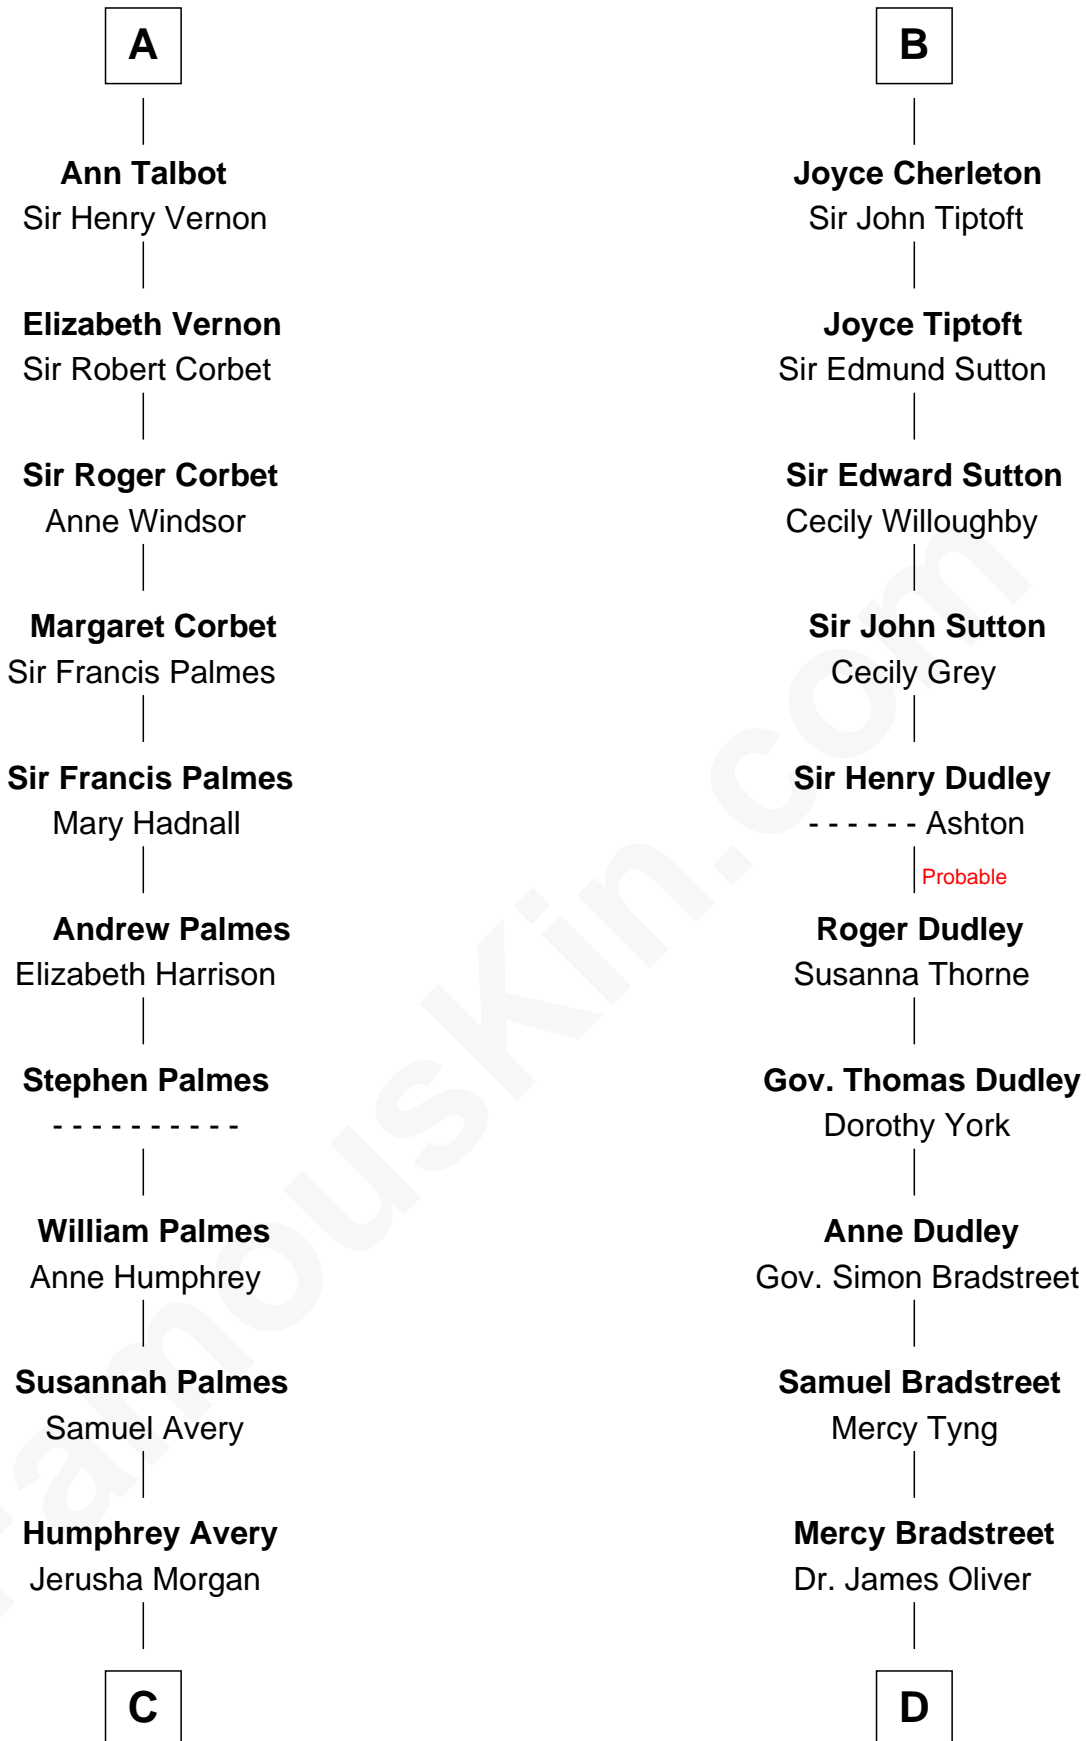

FamousKin.com Relationship Chart of

John D. Rockefeller

Founder of the Standard Oil Company

21st cousin of

Oliver Wendell Holmes, Jr.

U.S. Supreme Court Justice

Hugh le Bigod

Maud Marshal

C

Solomon Avery
Hannah Punderson

Miles Avery
Malinda Pixley

Lucy Avery
Godfrey Lewis Rockefeller

William Avery Rockefeller
Eliza Davison

John D. Rockefeller
Founder of the Standard Oil Company

D

Sarah Oliver
Jacob Wendell