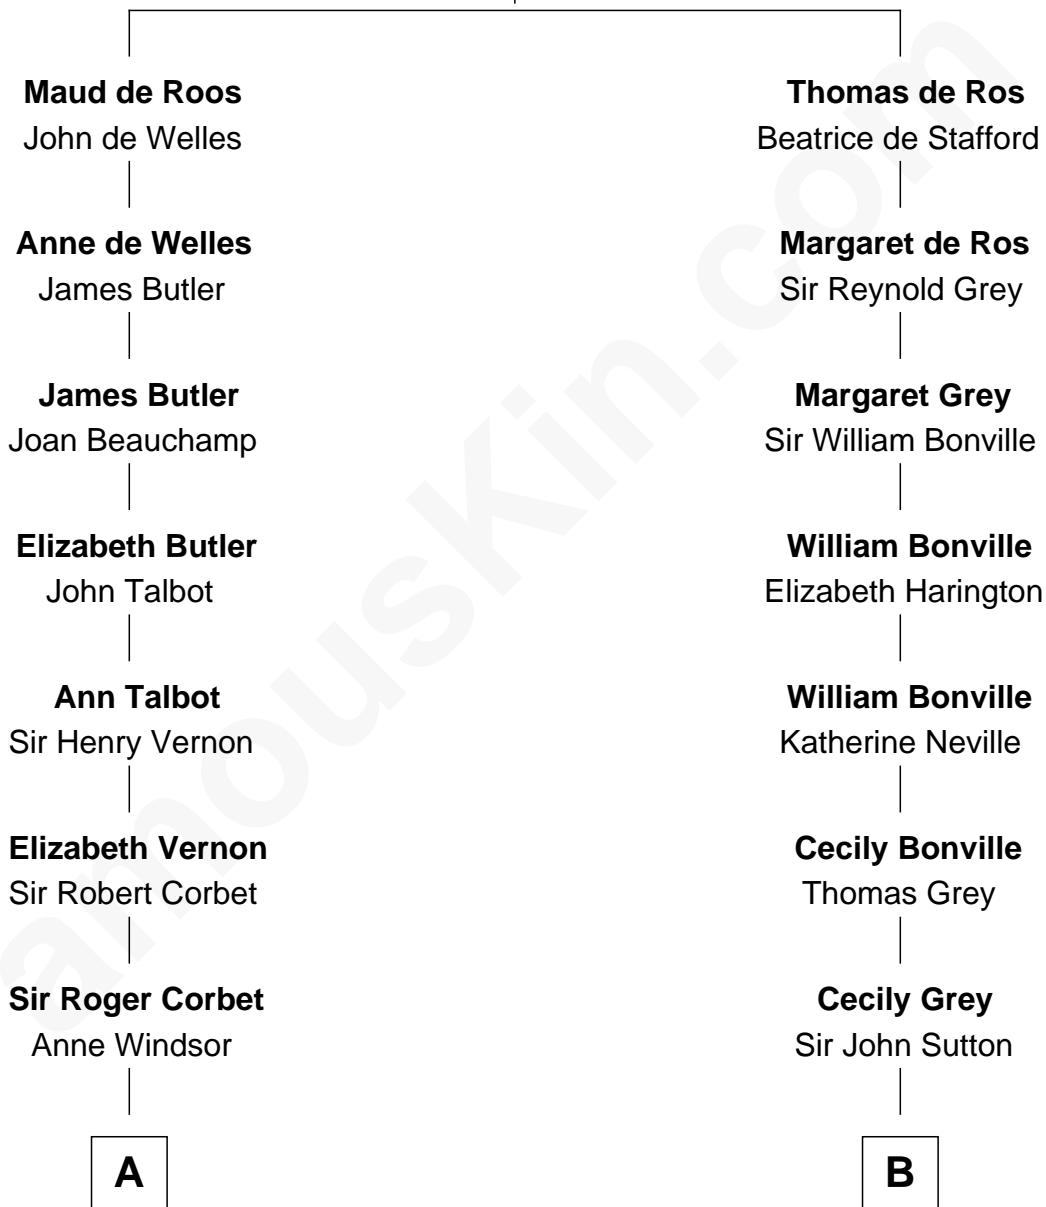

# FamousKin.com Relationship Chart of

**John D. Rockefeller**

*Founder of the Standard Oil Company*

17th cousin 1 time removed of

**Oliver Wendell Holmes, Jr.**

*U.S. Supreme Court Justice*

**Sir William de Ros**  
Margery de Badlesmere

**C**

—  
**William Avery Rockefeller**

Eliza Davison

—  
**John D. Rockefeller**

*Founder of the Standard Oil Company*

FamousKin.com