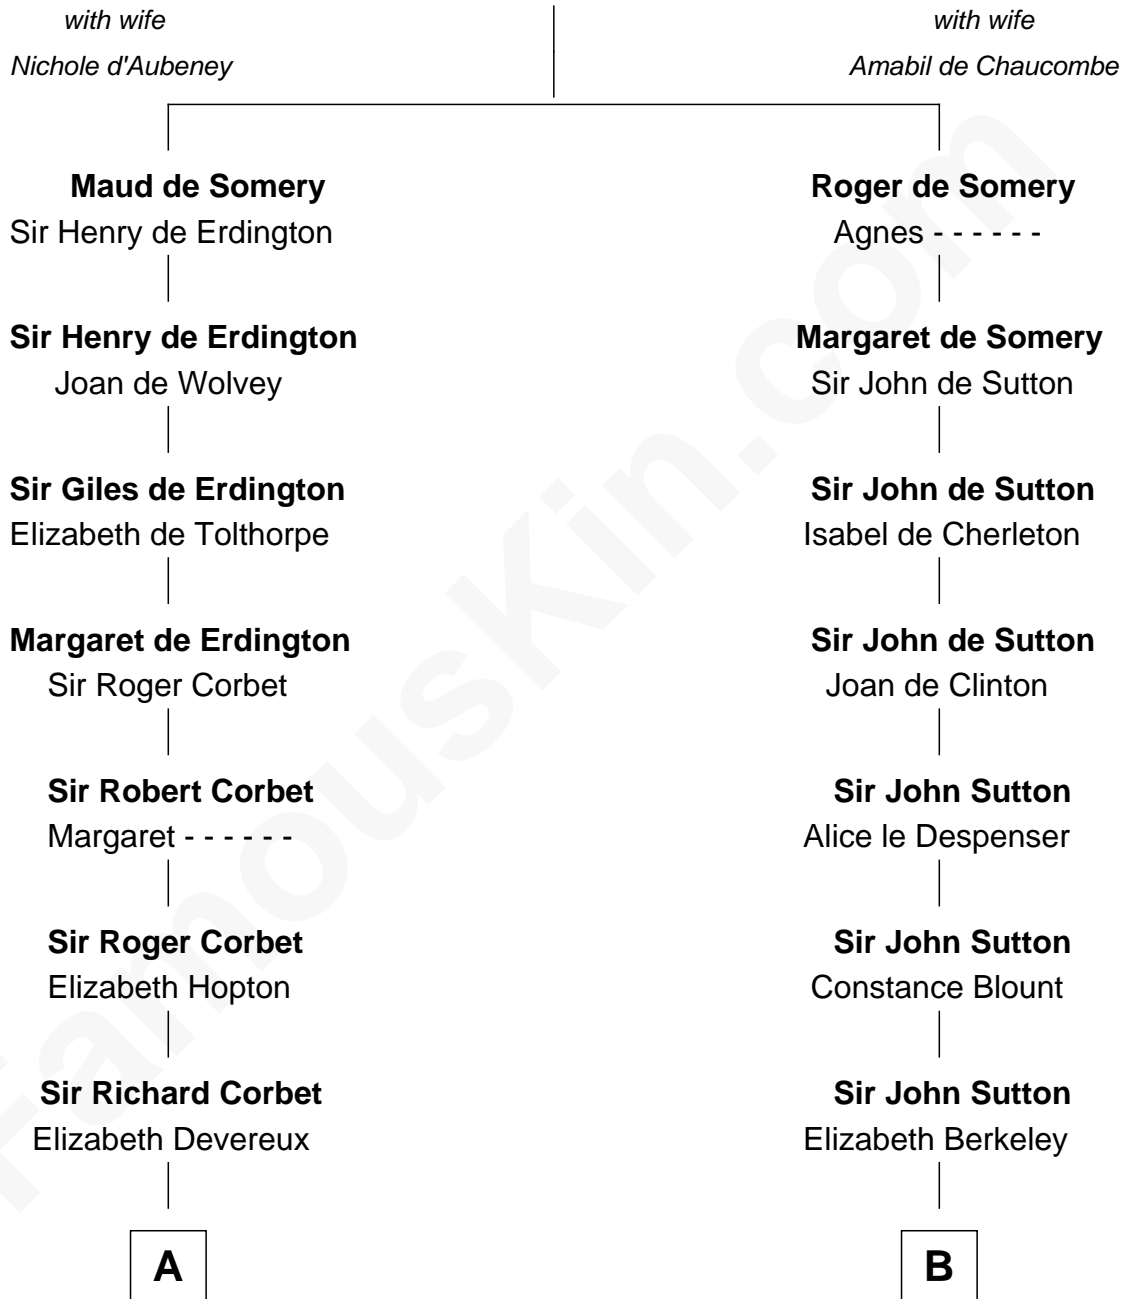

# FamousKin.com Relationship Chart of

**John D. Rockefeller**

*Founder of the Standard Oil Company*

19th cousin 1 time removed of

**Oliver Wendell Holmes, Sr.**

*American "Fireside" Poet*

## Sir Roger de Somery

**C**

**Miles Avery**  
Malinda Pixley

**Lucy Avery**  
Godfrey Lewis Rockefeller

**William Avery Rockefeller**  
Eliza Davison

**John D. Rockefeller**  
*Founder of the Standard Oil Company*