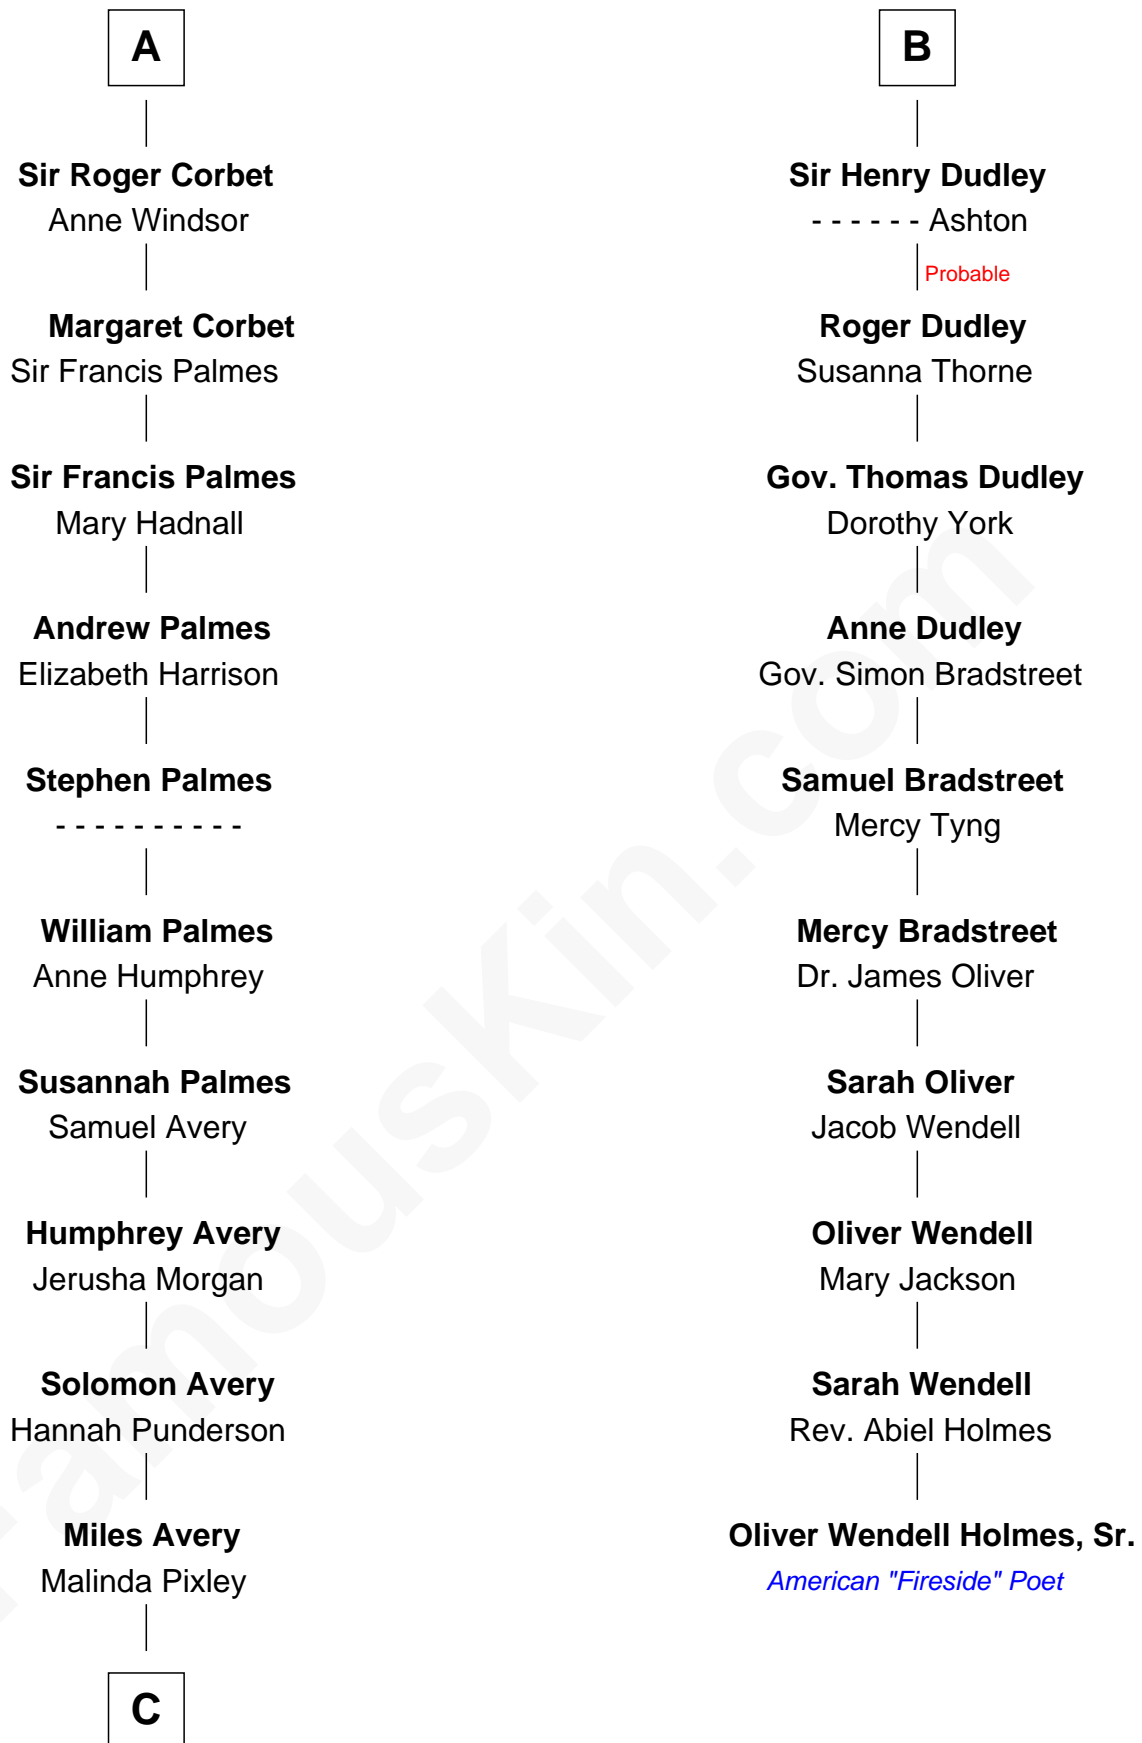

FamousKin.com Relationship Chart of

John D. Rockefeller

Founder of the Standard Oil Company

16th cousin 3 times removed of

Oliver Wendell Holmes, Sr.

American "Fireside" Poet

Ralph de Stafford

Margaret de Audley

Thomas de Ros

Margaret de Ros

Sir Reynold Grey

Margaret Grey

Sir William Bonville

William Bonville

Elizabeth Harington

William Bonville

Katherine Neville

Cecily Bonville

Thomas Grey

Cecily Grey

Sir John Sutton

B

C

—
Lucy Avery

Godfrey Lewis Rockefeller

—
William Avery Rockefeller

Eliza Davison

—
John D. Rockefeller

Founder of the Standard Oil Company

FamousKin.com