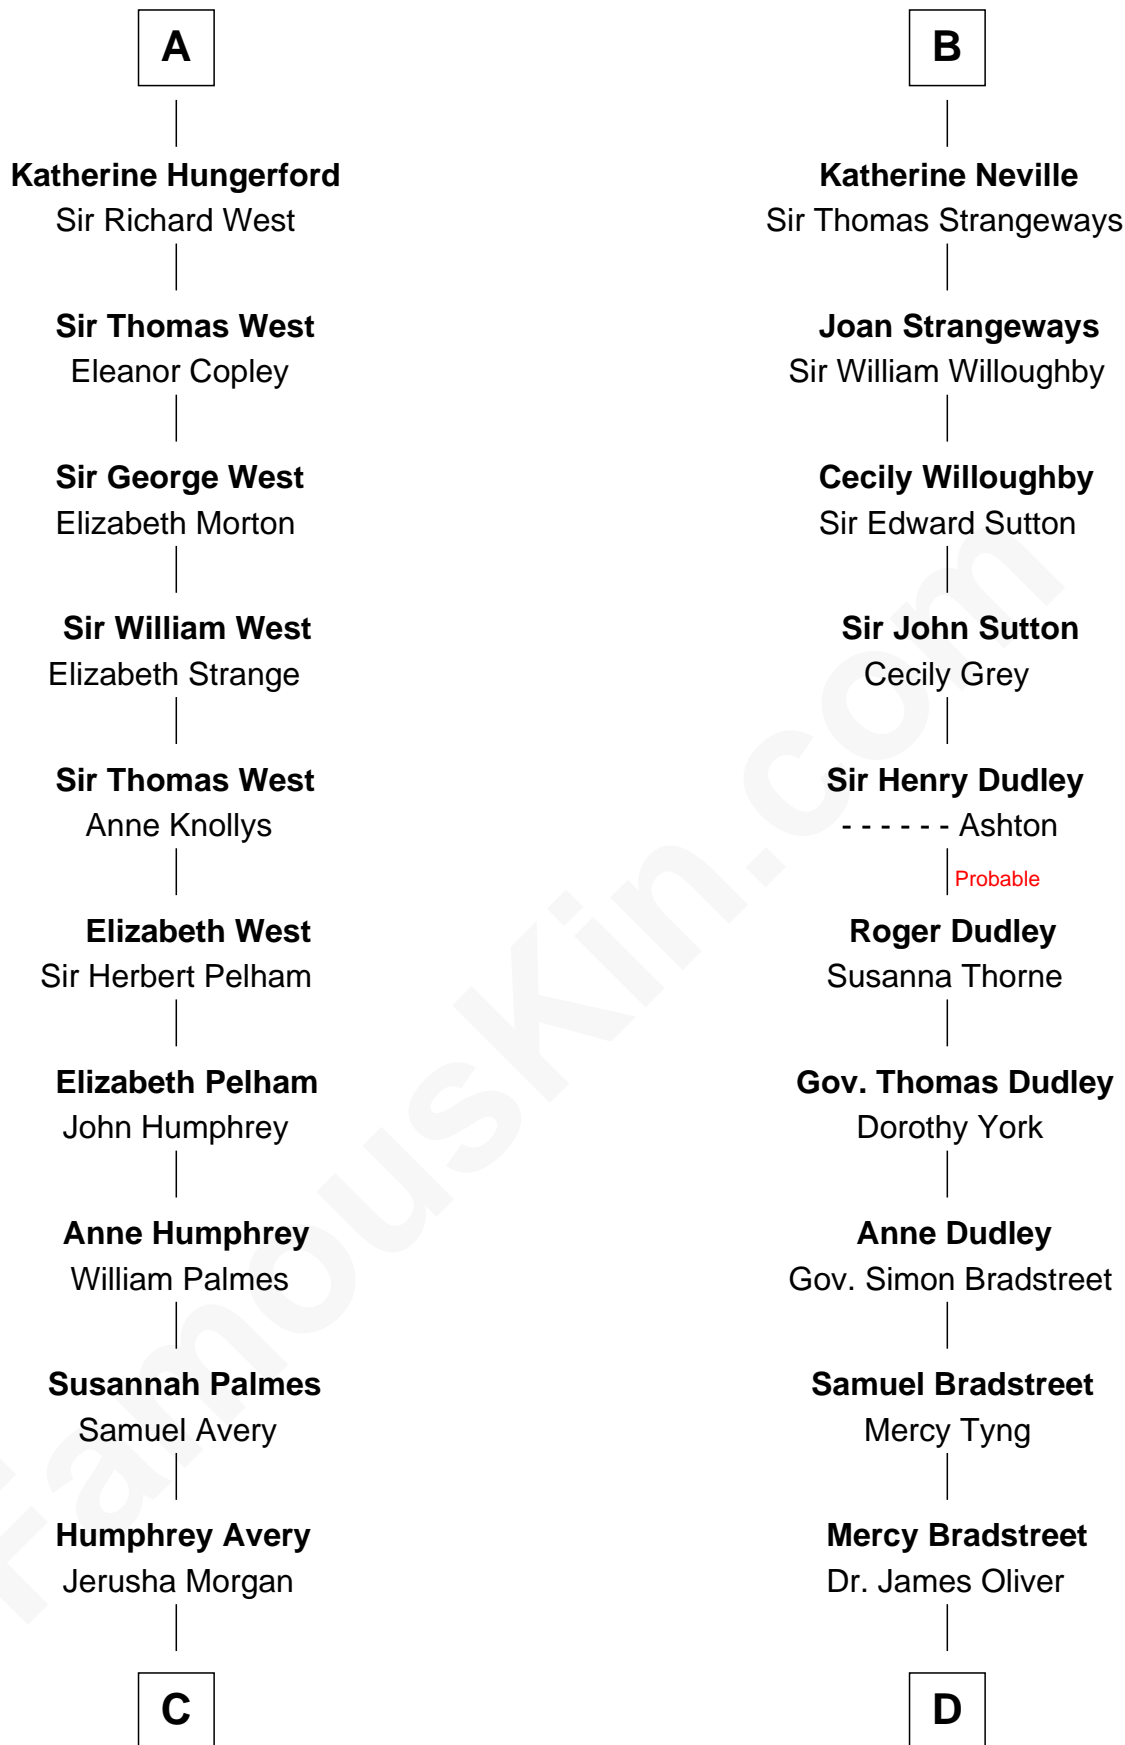

FamousKin.com Relationship Chart of

John D. Rockefeller

Founder of the Standard Oil Company

20th cousin 1 time removed of

Oliver Wendell Holmes, Sr.

American "Fireside" Poet

John de Brienne
Berenguela of Leon

C

Solomon Avery
Hannah Punderson

Miles Avery
Malinda Pixley

Lucy Avery
Godfrey Lewis Rockefeller

William Avery Rockefeller
Eliza Davison

John D. Rockefeller
Founder of the Standard Oil Company

D

Sarah Oliver
Jacob Wendell