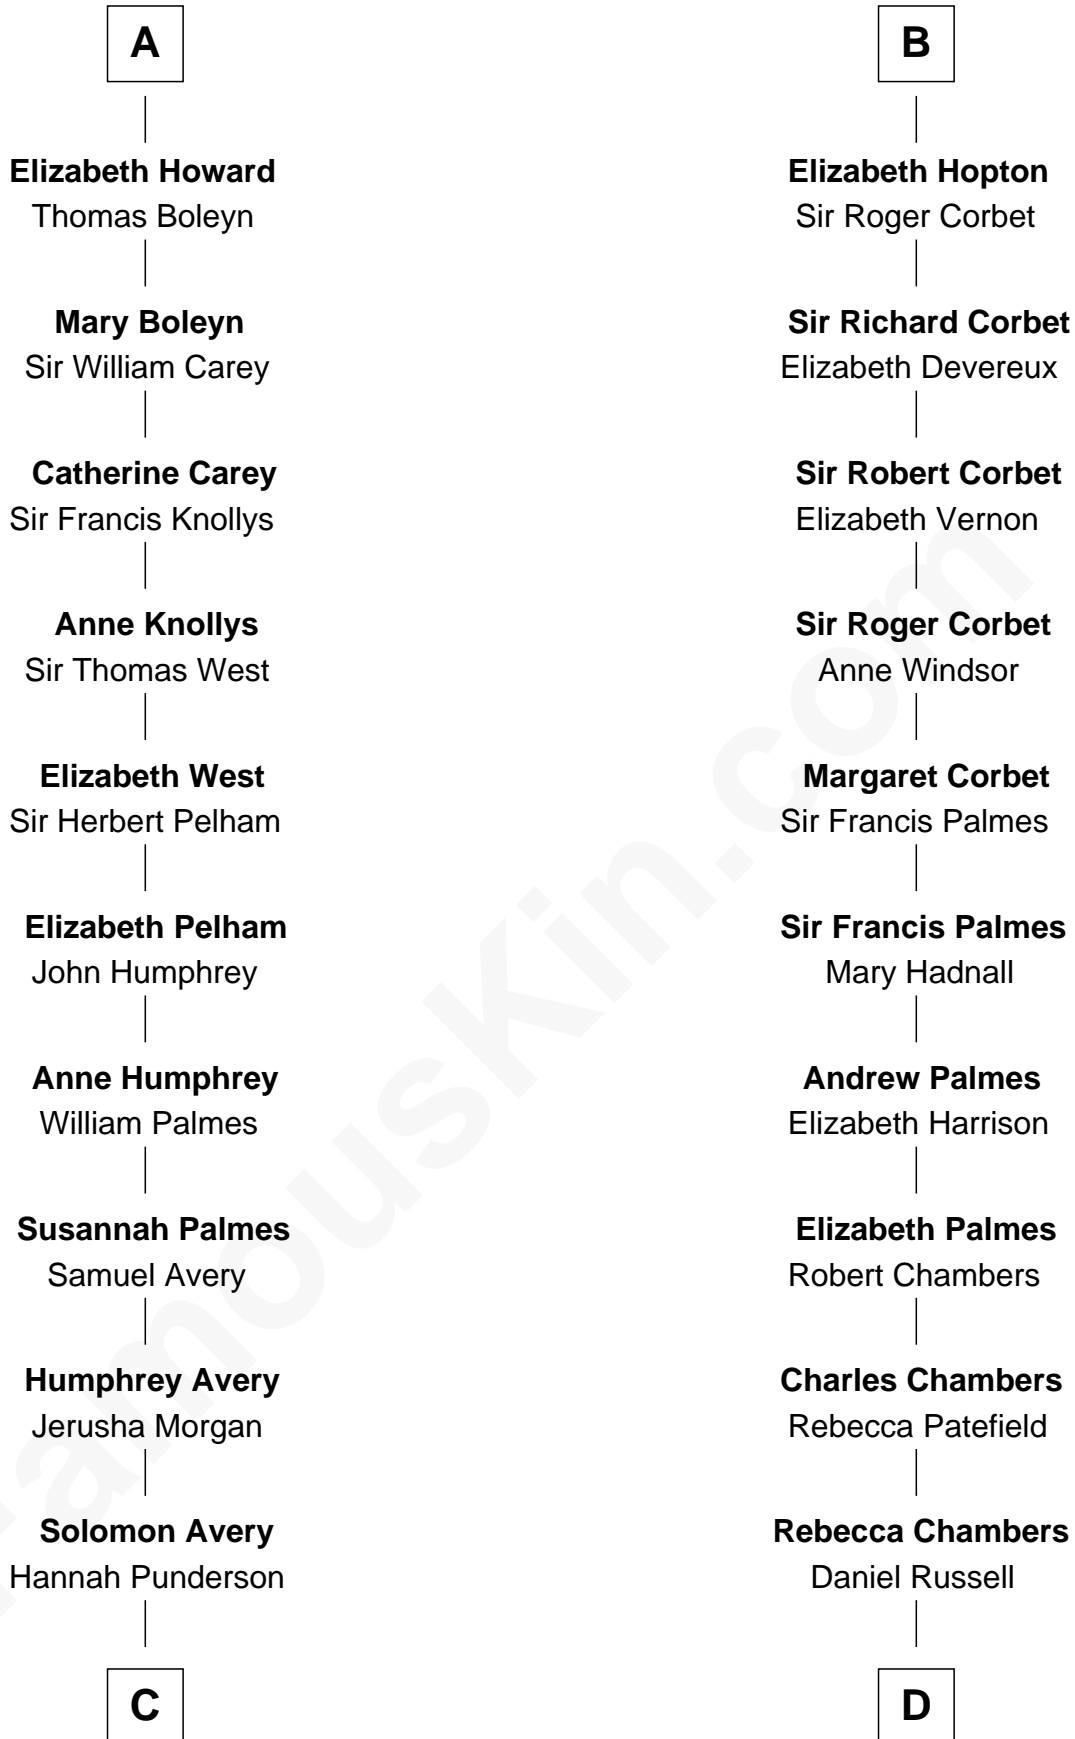

FamousKin.com Relationship Chart of

John D. Rockefeller

Founder of the Standard Oil Company

20th cousin of

James Russell Lowell

American "Fireside" Poet

Sir William de Valence

Joan de Munchensi

Elizabeth Cokayne

Sir Laurence Cheney

Elizabeth Cheney

Sir Frederick Tilney

Elizabeth Tilney

Sir Thomas Howard

A

Isabel de Valence

Sir Warin L'Arcedeckne

Eleanor L'Arcedeckne

Sir Walter Lucy

Eleanor Lucy

Sir Thomas Hopton

B

C

Miles Avery
Malinda Pixley

Lucy Avery
Godfrey Lewis Rockefeller

William Avery Rockefeller
Eliza Davison

John D. Rockefeller
Founder of the Standard Oil Company

D

James Russell
Katharine Graves

Rebecca Russell
John Lowell

Rev. Charles Lowell
Harriet Brackett Spence