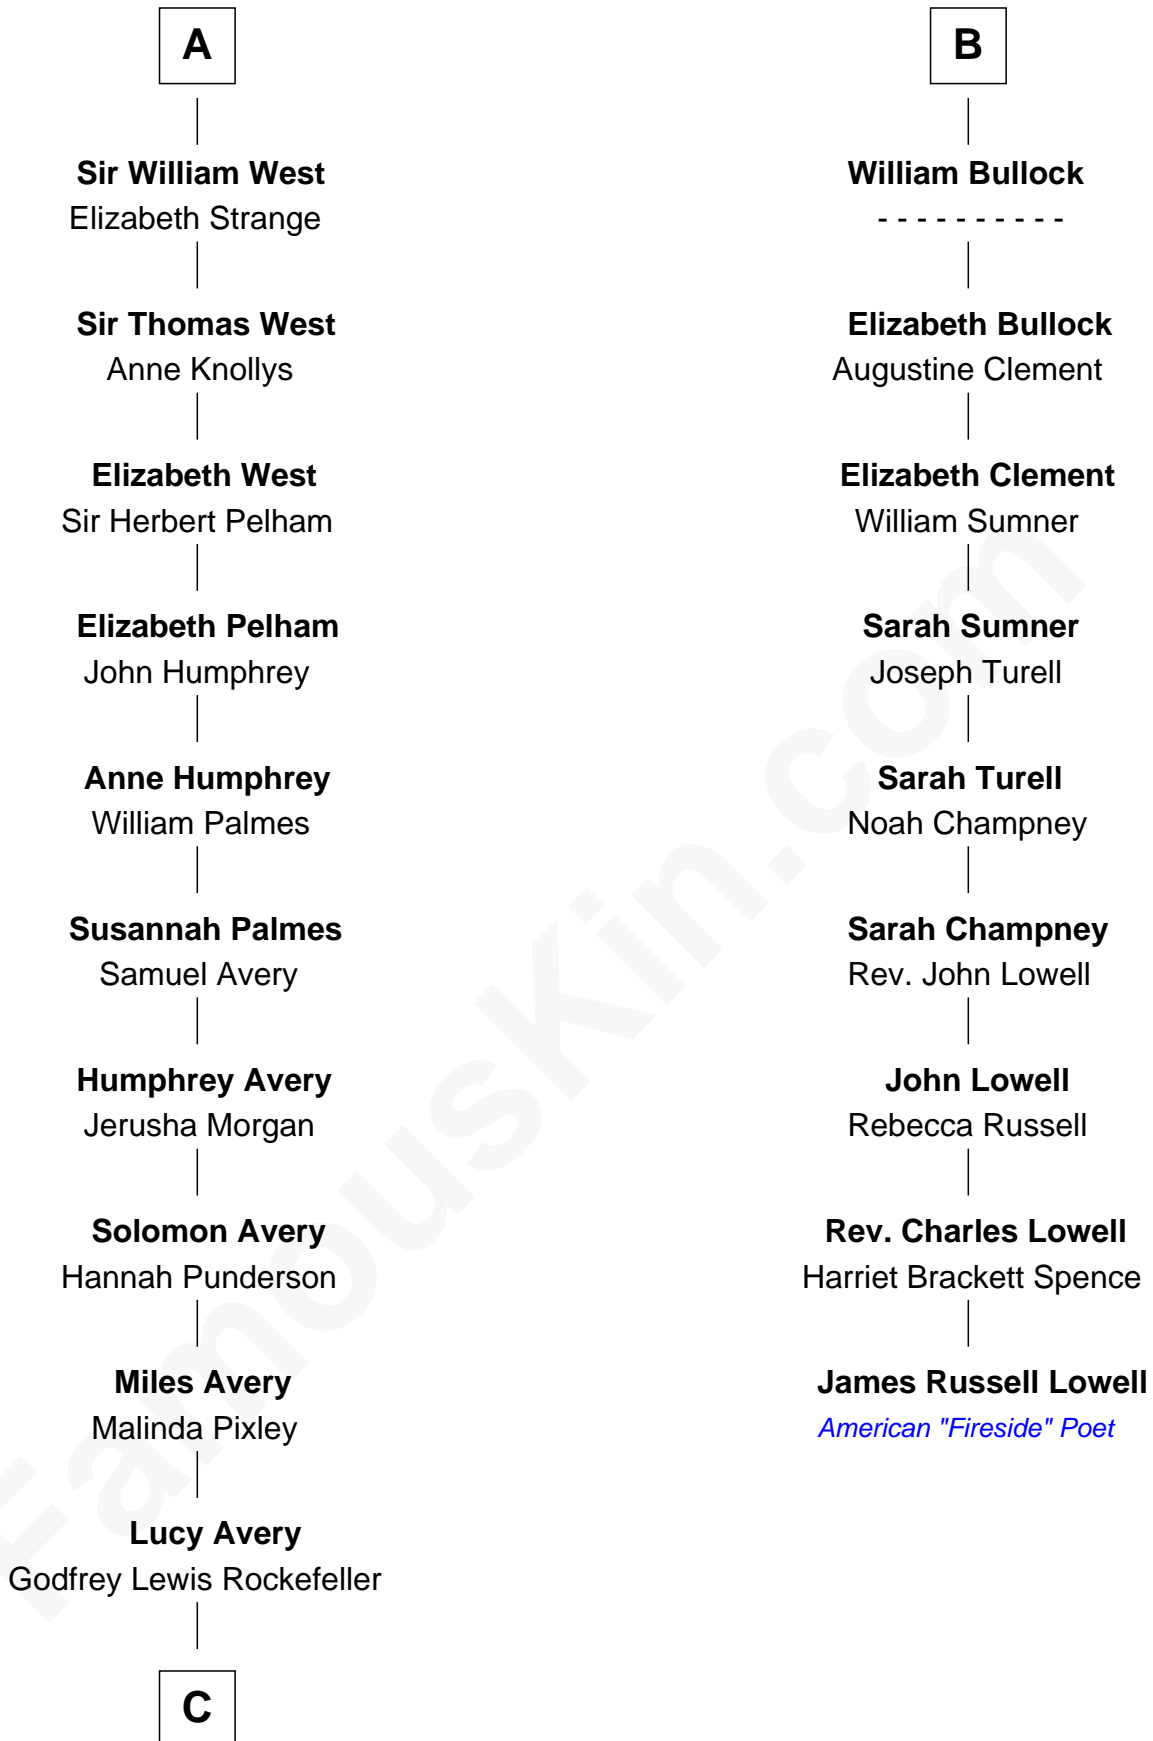

FamousKin.com Relationship Chart of

John D. Rockefeller

Founder of the Standard Oil Company

15th cousin 3 times removed of

James Russell Lowell

American "Fireside" Poet

C

|
William Avery Rockefeller

Eliza Davison

|
John D. Rockefeller

Founder of the Standard Oil Company

FamousKin.com