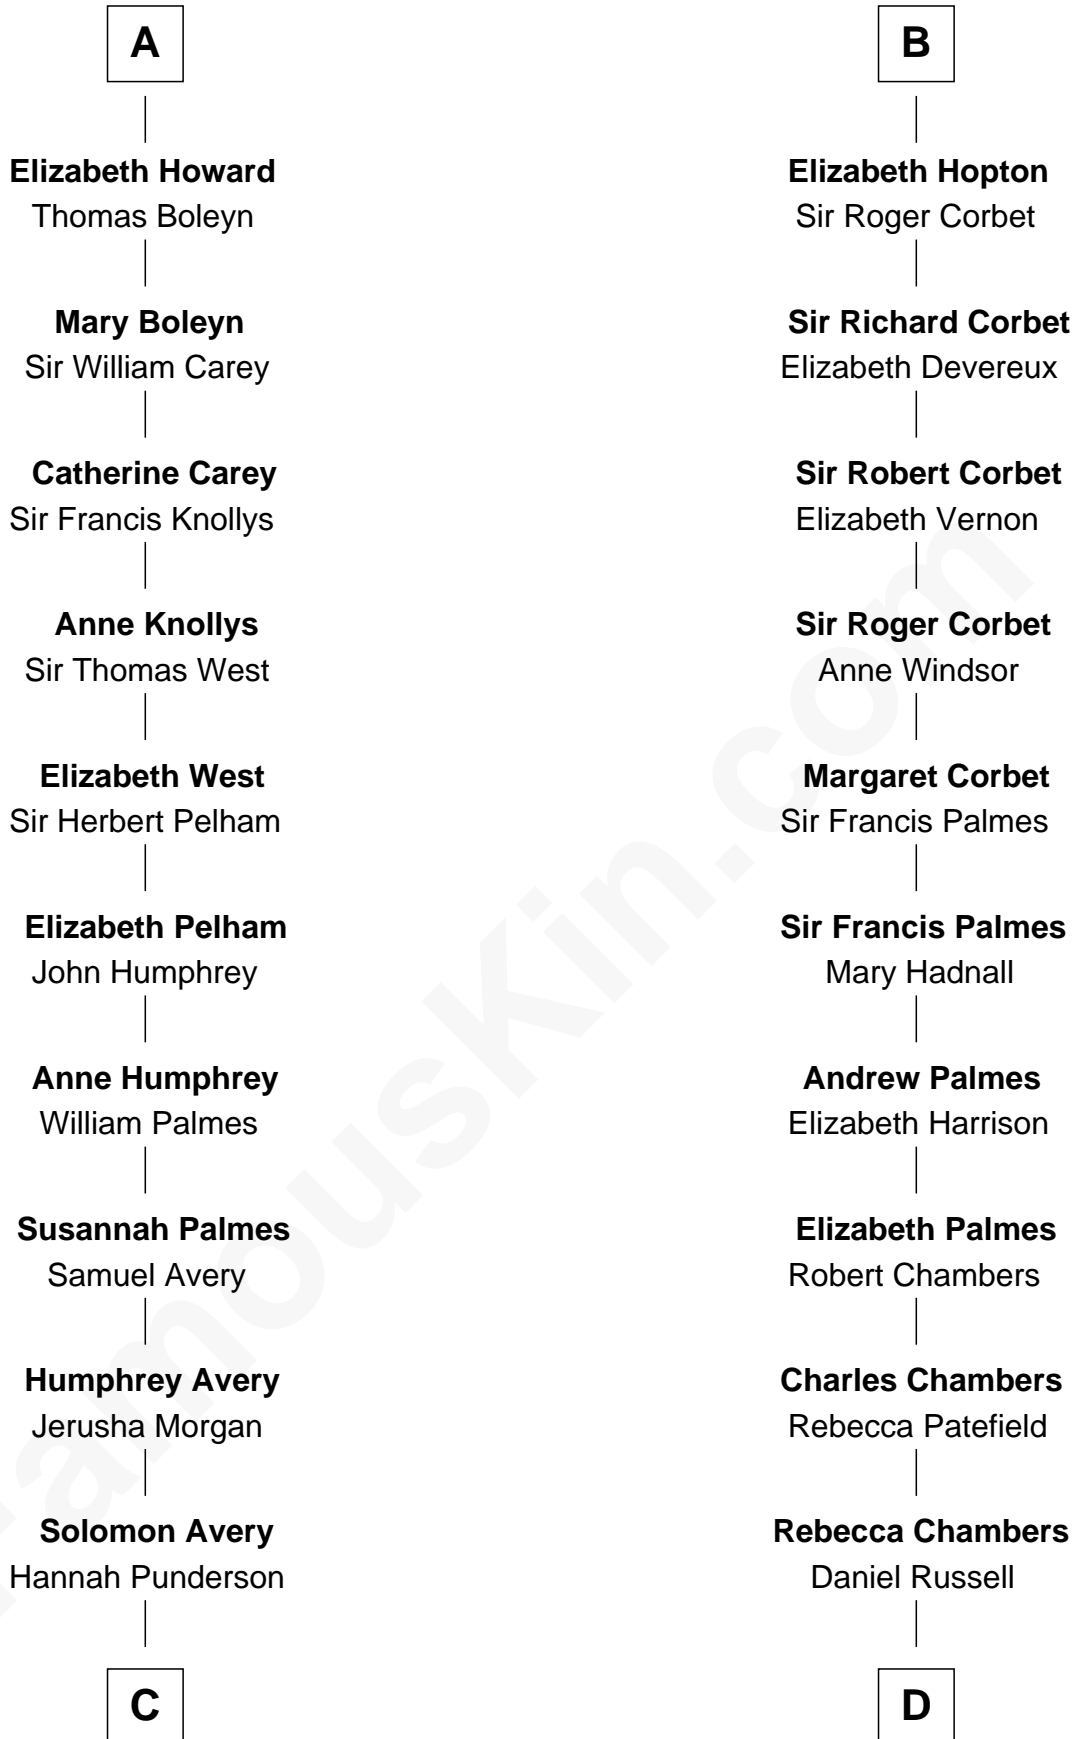

FamousKin.com Relationship Chart of

John D. Rockefeller

Founder of the Standard Oil Company

20th cousin of

James Russell Lowell

American "Fireside" Poet

Sir John de Verdun

Eleanor de Bohun

C

Miles Avery
Malinda Pixley

Lucy Avery
Godfrey Lewis Rockefeller

William Avery Rockefeller
Eliza Davison

John D. Rockefeller
Founder of the Standard Oil Company

D

James Russell
Katharine Graves

Rebecca Russell
John Lowell