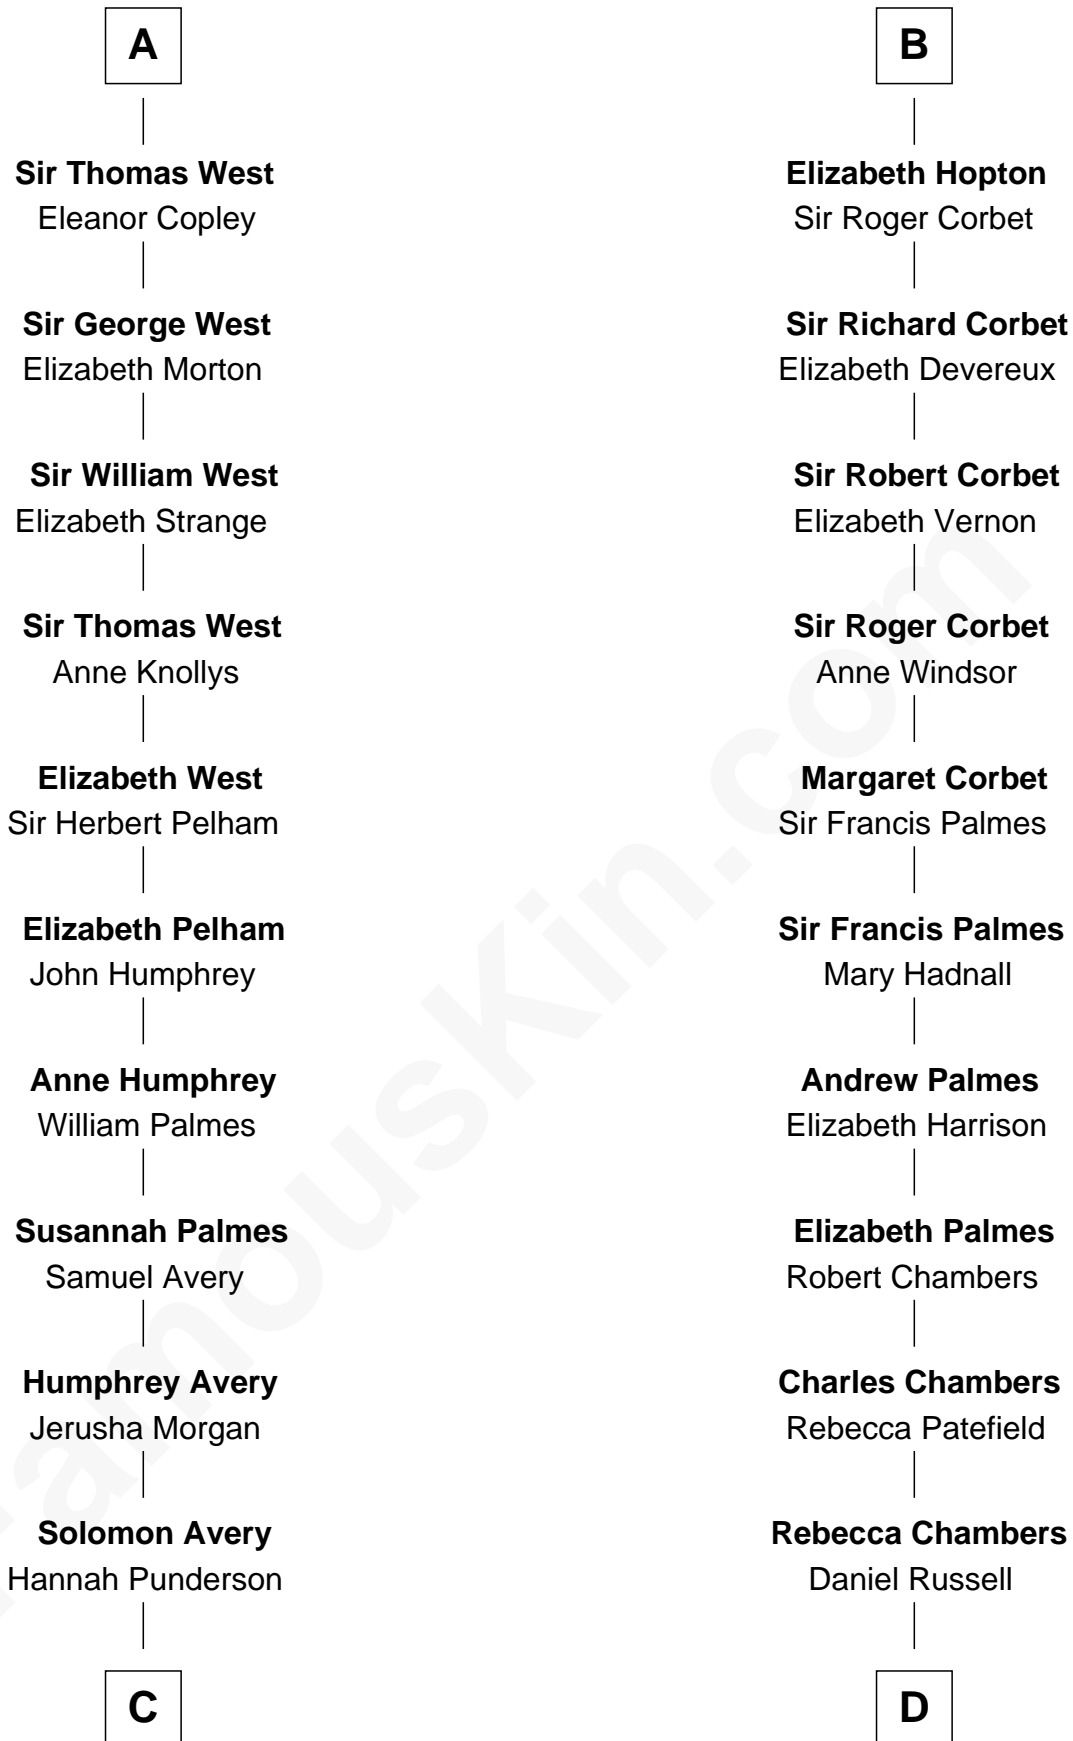

# FamousKin.com Relationship Chart of

**John D. Rockefeller**

*Founder of the Standard Oil Company*

20th cousin of

**James Russell Lowell**

*American "Fireside" Poet*

**C**

**Miles Avery**  
Malinda Pixley

**Lucy Avery**  
Godfrey Lewis Rockefeller

**William Avery Rockefeller**  
Eliza Davison

**John D. Rockefeller**  
*Founder of the Standard Oil Company*

**D**

**James Russell**  
Katharine Graves

**Rebecca Russell**  
John Lowell