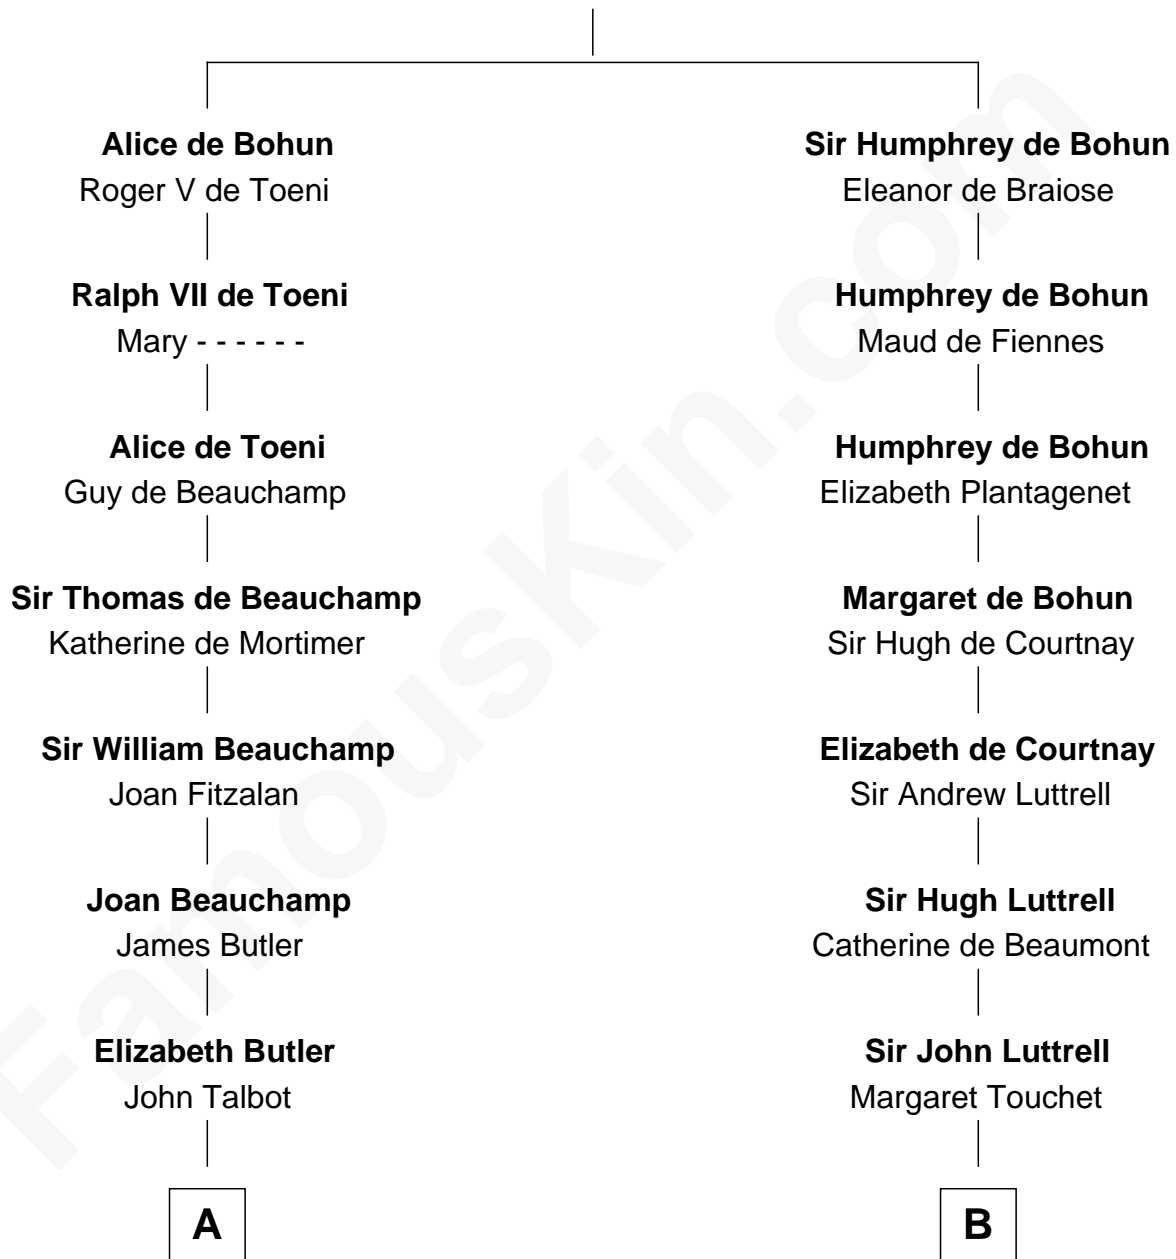

FamousKin.com Relationship Chart of

John D. Rockefeller

Founder of the Standard Oil Company

18th cousin 3 times removed of

Ichabod Goodwin

27th Governor of New Hampshire

Sir Humphrey de Bohun

Maud of Eu

C

Solomon Avery
Hannah Punderson

Miles Avery
Malinda Pixley

Lucy Avery
Godfrey Lewis Rockefeller

William Avery Rockefeller
Eliza Davison

John D. Rockefeller
Founder of the Standard Oil Company

D

Anna Thompson Gerrish
Samuel Goodwin

Ichabod Goodwin
27th Governor of New Hampshire

FamousKin.com