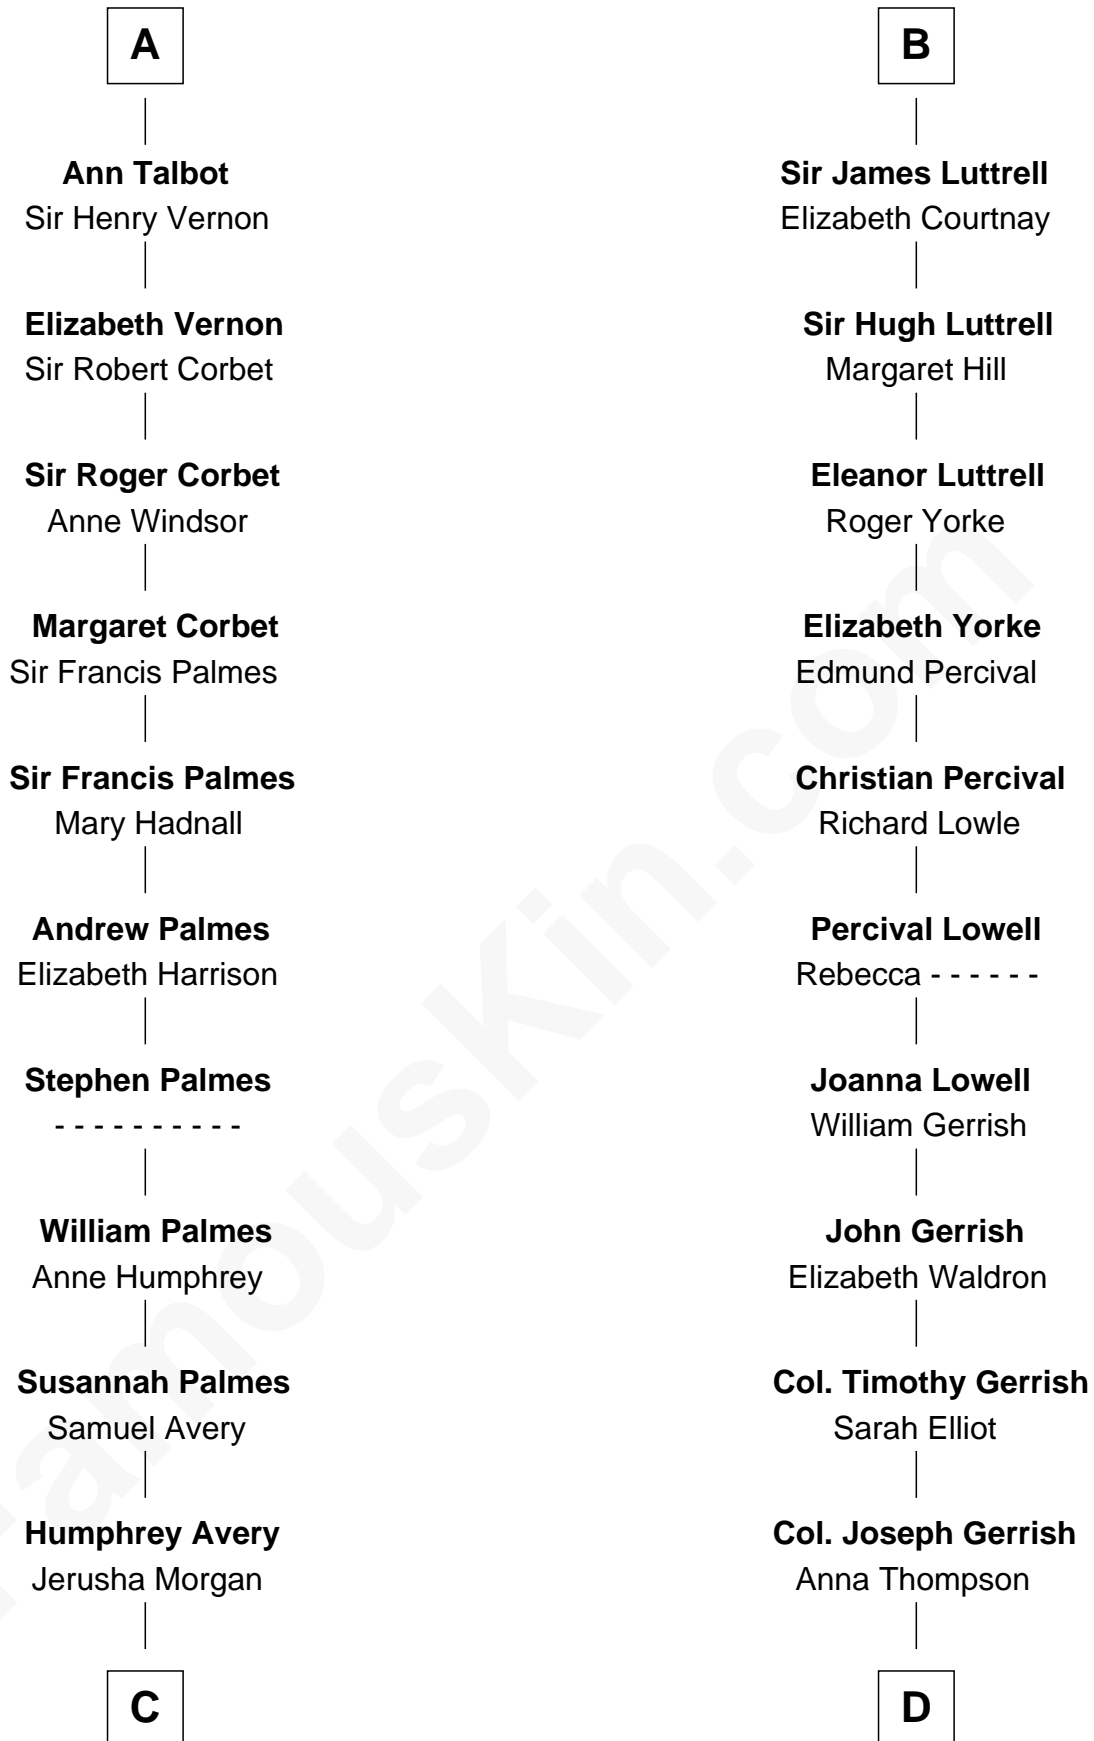

FamousKin.com Relationship Chart of

John D. Rockefeller

Founder of the Standard Oil Company

18th cousin 3 times removed of

Ichabod Goodwin

27th Governor of New Hampshire

Sir Humphrey de Bohun

Maud of Eu

C

Solomon Avery
Hannah Punderson

Miles Avery
Malinda Pixley

Lucy Avery
Godfrey Lewis Rockefeller

William Avery Rockefeller
Eliza Davison

John D. Rockefeller
Founder of the Standard Oil Company

D

Anna Thompson Gerrish
Samuel Goodwin

Ichabod Goodwin
27th Governor of New Hampshire

FamousKin.com