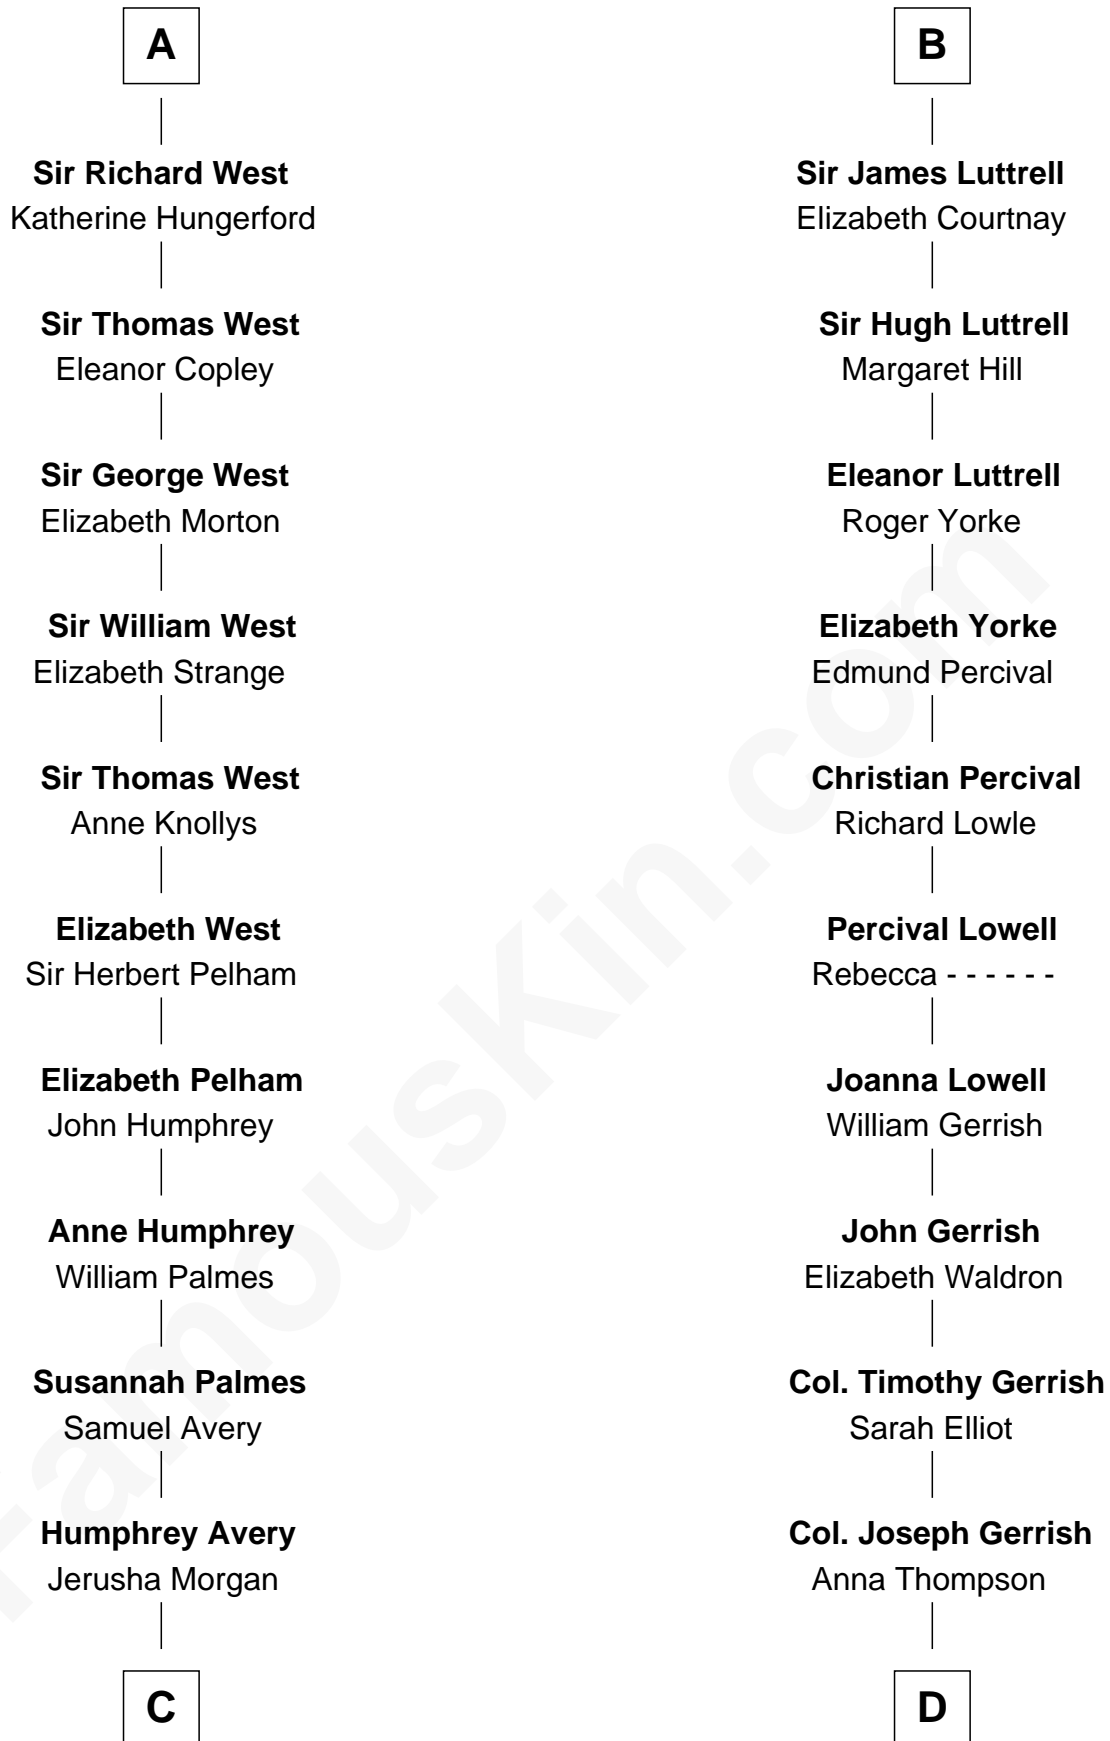

# FamousKin.com Relationship Chart of

**John D. Rockefeller**

*Founder of the Standard Oil Company*

**18th cousin 3 times removed of**

**Ichabod Goodwin**

*27th Governor of New Hampshire*

**John, King of England**  
Isabelle of Angoulême

**Henry III, King of England**  
Eleanor of Provence

**Edmund Plantagenet**  
Blanche of Artois

**Henry Plantagenet**  
Maud de Chaworth

**Joan of Lancaster**  
John de Mowbray

**Eleanor Mowbray**  
Roger de la Warre

**Joan de la Warre**  
Sir Thomas West

**Sir Reynold West**  
Margaret Thorley

**A**

**Henry III, King of England**  
Eleanor of Provence

**Edward I, King of England**  
Eleanor of Castile

**Elizabeth Plantagenet**  
Humphrey de Bohun

**Margaret de Bohun**  
Sir Hugh de Courtnay

**Elizabeth de Courtnay**  
Sir Andrew Luttrell

**Sir Hugh Luttrell**  
Catherine de Beaumont

**Sir John Luttrell**  
Margaret Touchet

**B**

**C**

**Solomon Avery**  
Hannah Punderson