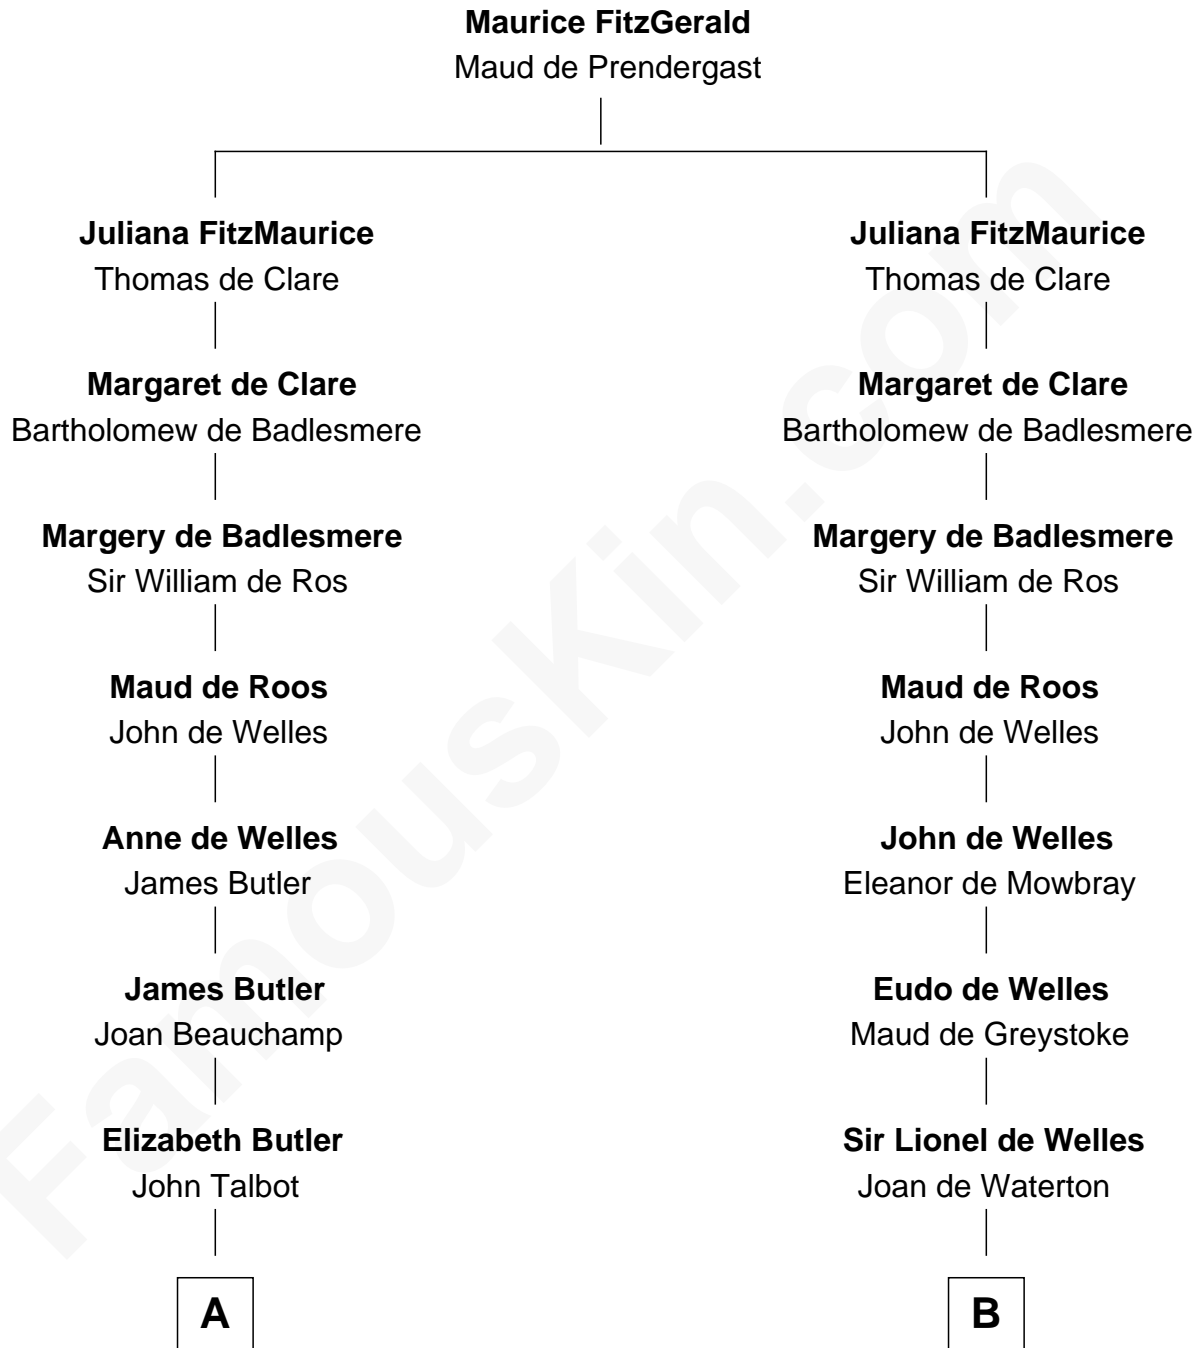

FamousKin.com Relationship Chart of

John D. Rockefeller

Founder of the Standard Oil Company

19th cousin 2 times removed of

Ichabod Goodwin

27th Governor of New Hampshire

C

Solomon Avery
Hannah Punderson

Miles Avery
Malinda Pixley

Lucy Avery
Godfrey Lewis Rockefeller

William Avery Rockefeller
Eliza Davison

John D. Rockefeller
Founder of the Standard Oil Company

D

Hannah Hill
Dominicus Goodwin

Samuel Goodwin
Anna Thompson Gerrish

Ichabod Goodwin
27th Governor of New Hampshire

FamousKin.com