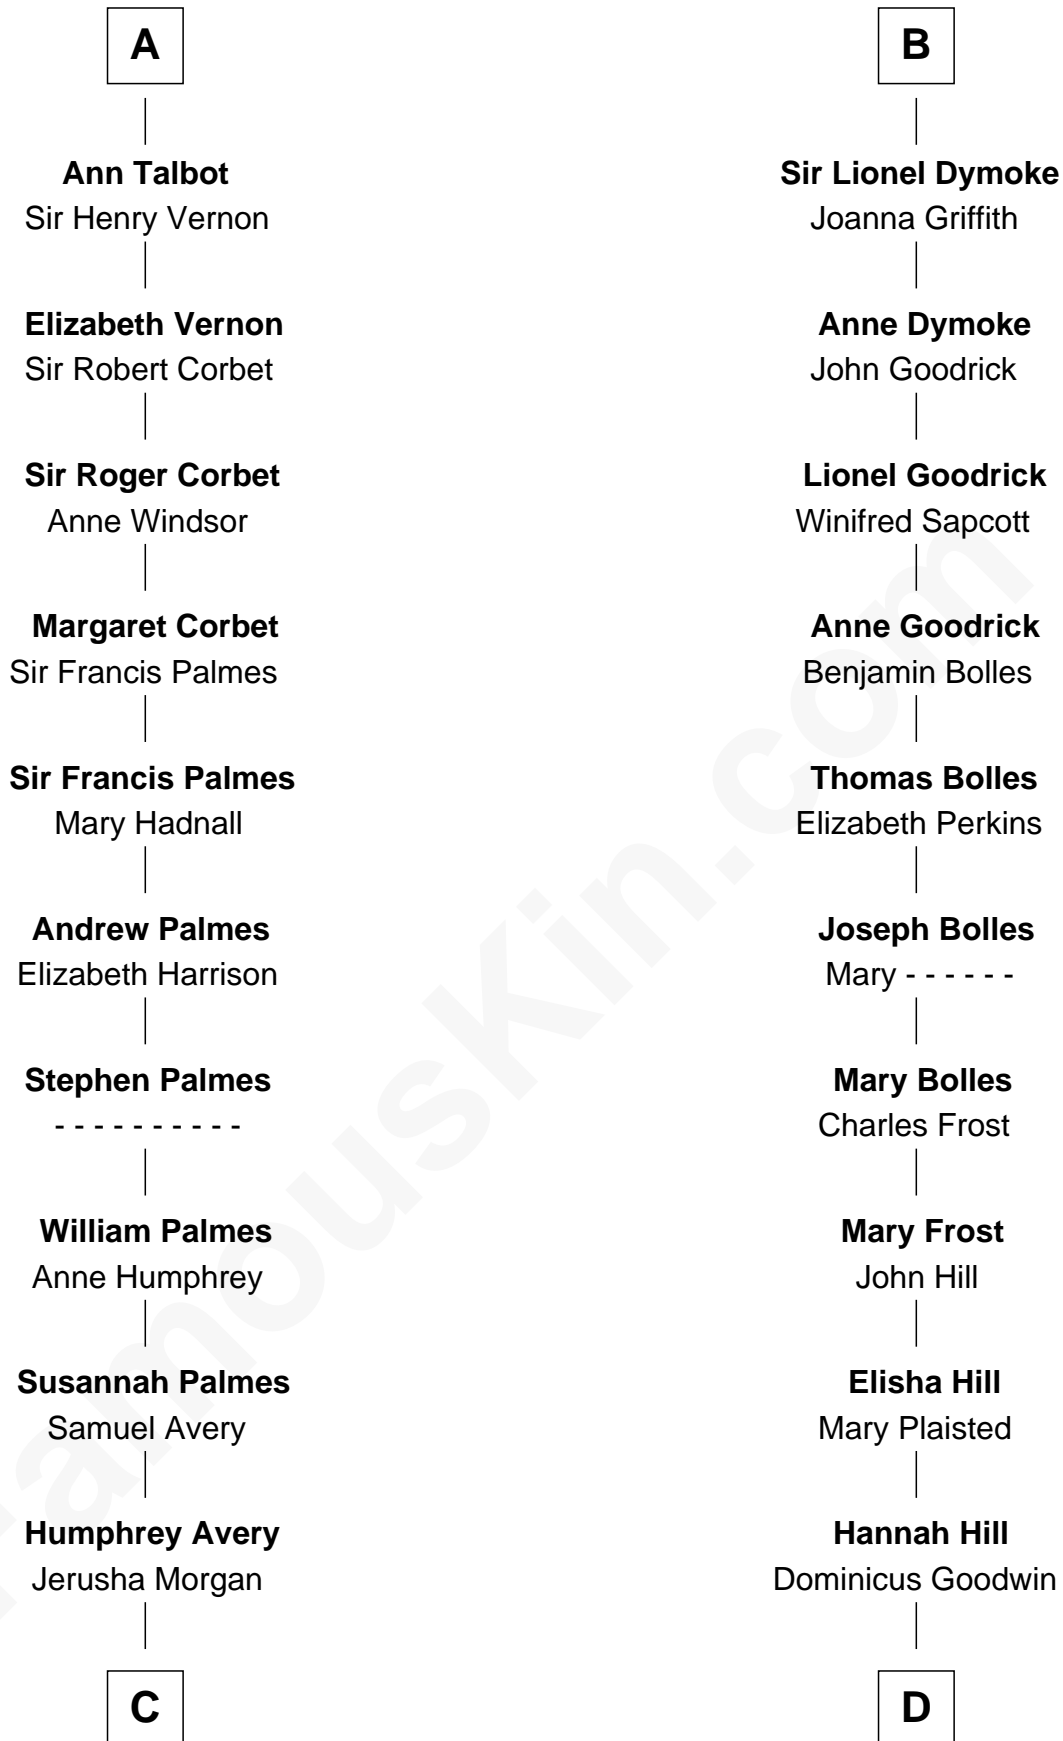

FamousKin.com Relationship Chart of

John D. Rockefeller

Founder of the Standard Oil Company

18th cousin 3 times removed of

Ichabod Goodwin

27th Governor of New Hampshire

Sir William de Ros

Lucy FitzPiers

C

Solomon Avery
Hannah Punderson

Miles Avery
Malinda Pixley

Lucy Avery
Godfrey Lewis Rockefeller

William Avery Rockefeller
Eliza Davison

John D. Rockefeller
Founder of the Standard Oil Company

D

Samuel Goodwin
Anna Thompson Gerrish

Ichabod Goodwin
27th Governor of New Hampshire

FamousKin.com