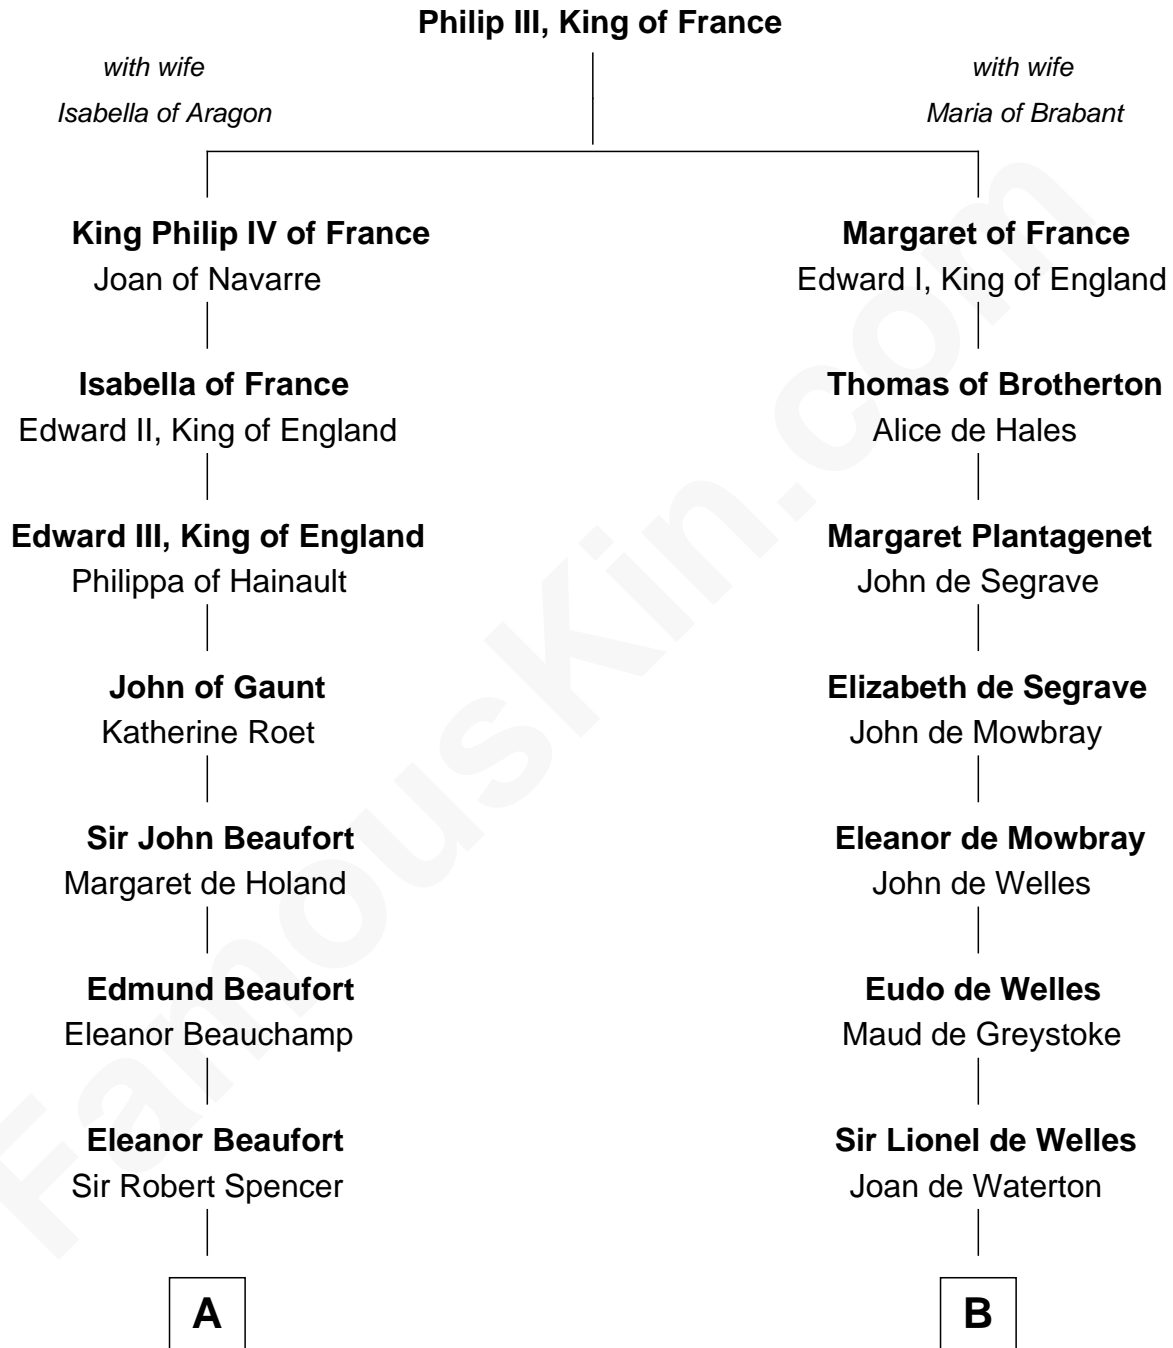

FamousKin.com Relationship Chart of

John D. Rockefeller

Founder of the Standard Oil Company

19th cousin 1 time removed of

Ichabod Goodwin

27th Governor of New Hampshire

C

Miles Avery
Malinda Pixley

Lucy Avery
Godfrey Lewis Rockefeller

William Avery Rockefeller
Eliza Davison

John D. Rockefeller
Founder of the Standard Oil Company

D

Hannah Hill
Dominicus Goodwin

Samuel Goodwin
Anna Thompson Gerrish

Ichabod Goodwin
27th Governor of New Hampshire