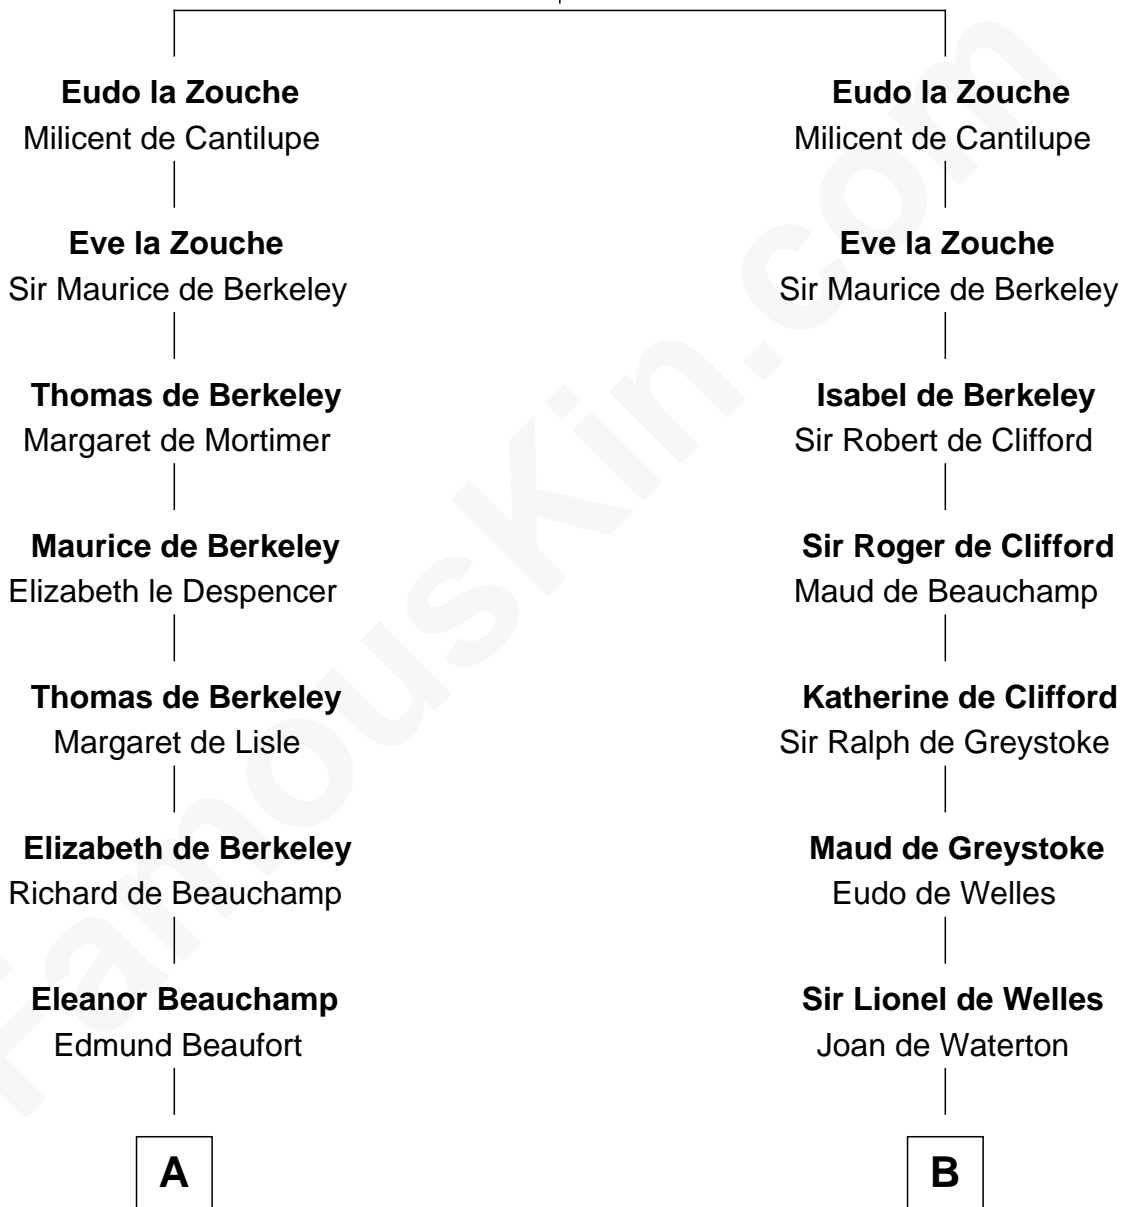

FamousKin.com Relationship Chart of

John D. Rockefeller

Founder of the Standard Oil Company

19th cousin 2 times removed of

Ichabod Goodwin

27th Governor of New Hampshire

Roger la Zouche

Margaret - - - - -

C

Solomon Avery
Hannah Punderson

Miles Avery
Malinda Pixley

Lucy Avery
Godfrey Lewis Rockefeller

William Avery Rockefeller
Eliza Davison

John D. Rockefeller
Founder of the Standard Oil Company

D

Hannah Hill
Dominicus Goodwin

Samuel Goodwin
Anna Thompson Gerrish

Ichabod Goodwin
27th Governor of New Hampshire

FamousKin.com