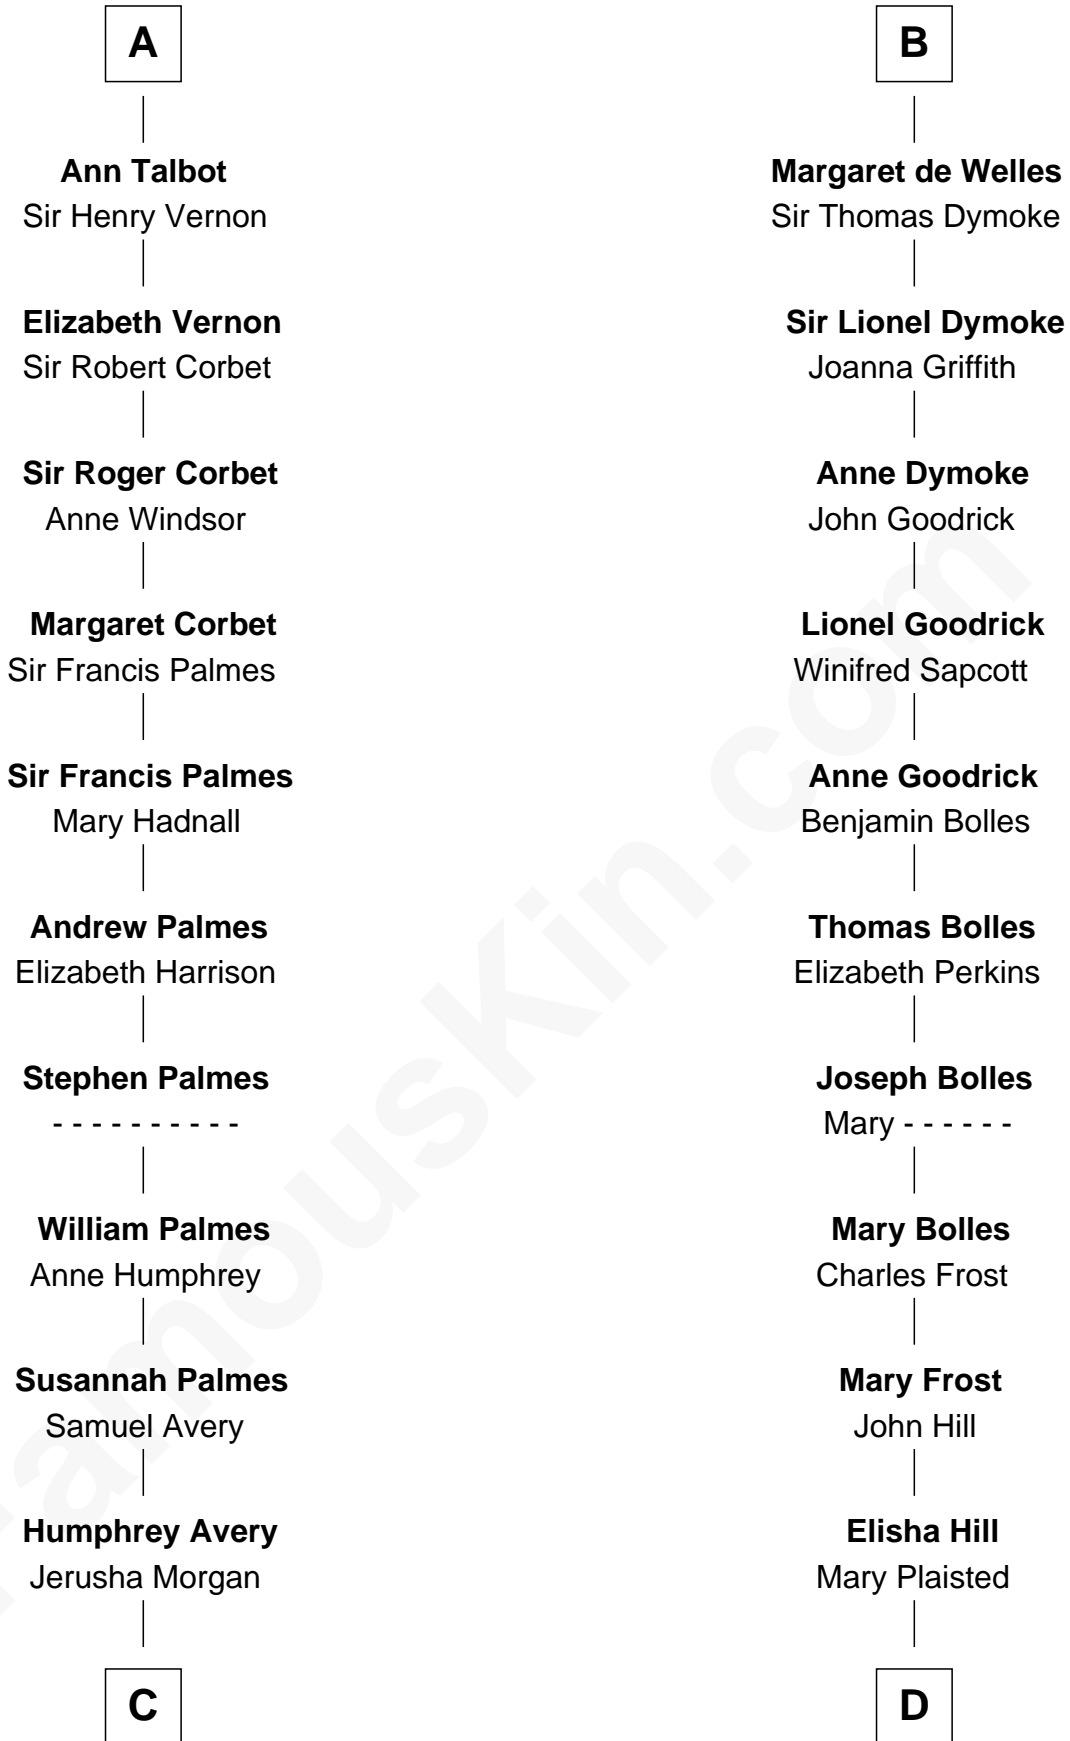

FamousKin.com Relationship Chart of

John D. Rockefeller

Founder of the Standard Oil Company

19th cousin 2 times removed of

Ichabod Goodwin

27th Governor of New Hampshire

C

Solomon Avery
Hannah Punderson

Miles Avery
Malinda Pixley

Lucy Avery
Godfrey Lewis Rockefeller

William Avery Rockefeller
Eliza Davison

John D. Rockefeller
Founder of the Standard Oil Company

D

Hannah Hill
Dominicus Goodwin

Samuel Goodwin
Anna Thompson Gerrish

Ichabod Goodwin
27th Governor of New Hampshire

FamousKin.com