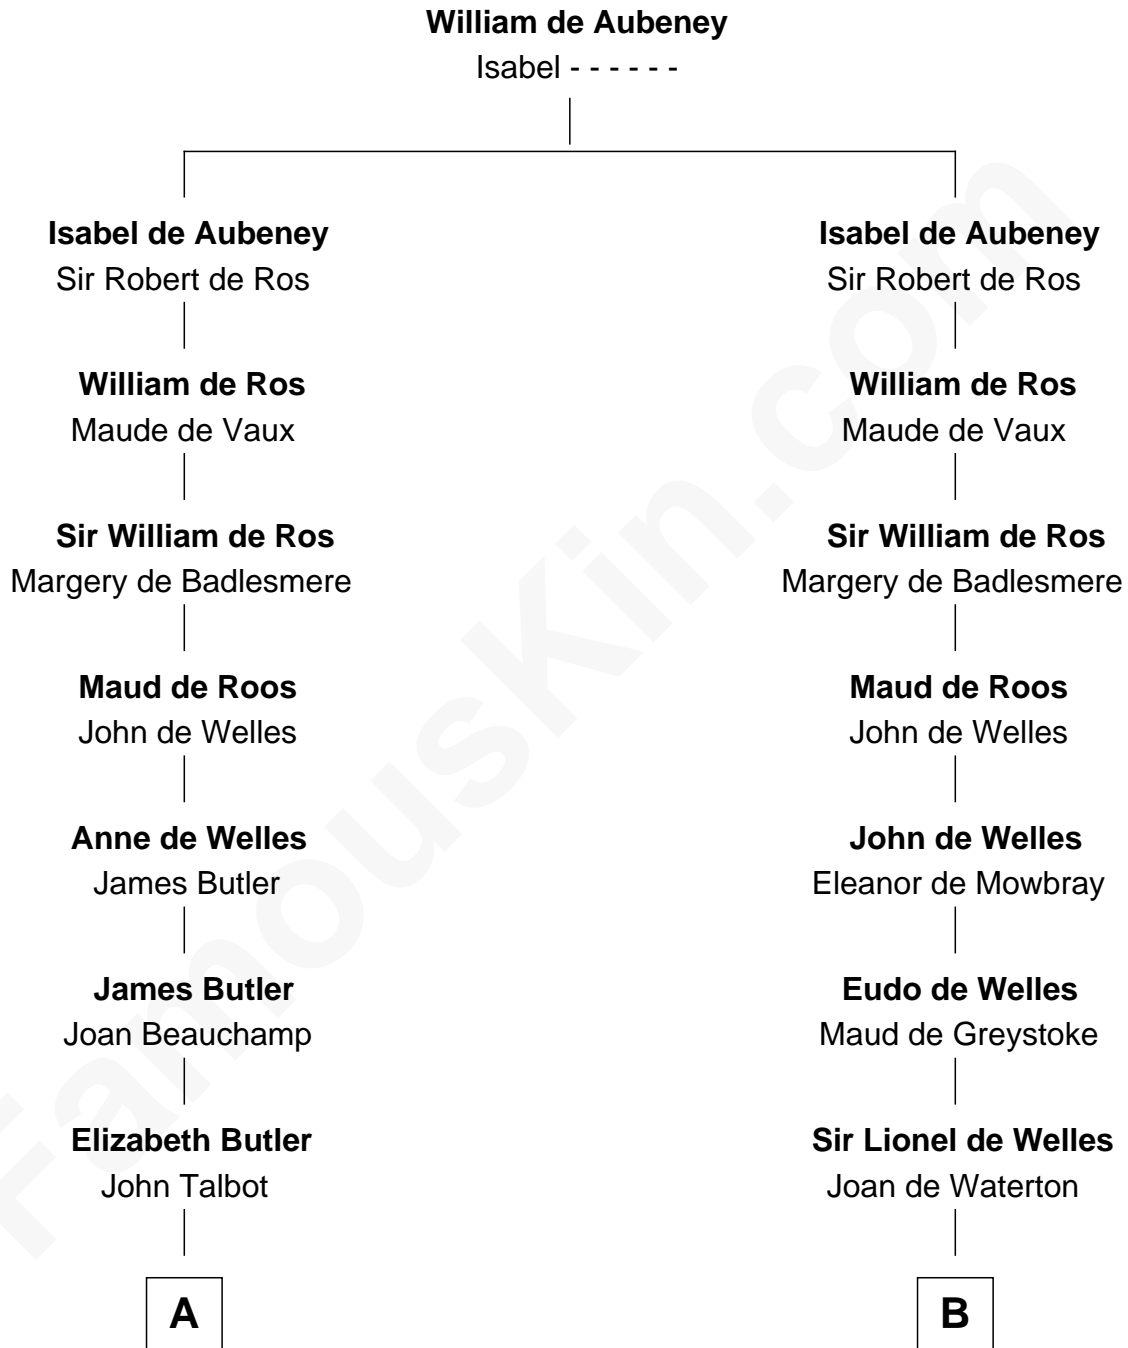

FamousKin.com Relationship Chart of

John D. Rockefeller

Founder of the Standard Oil Company

19th cousin 2 times removed of

Ichabod Goodwin

27th Governor of New Hampshire

C

Solomon Avery
Hannah Punderson

Miles Avery
Malinda Pixley

Lucy Avery
Godfrey Lewis Rockefeller

William Avery Rockefeller
Eliza Davison

John D. Rockefeller
Founder of the Standard Oil Company

D

Hannah Hill
Dominicus Goodwin

Samuel Goodwin
Anna Thompson Gerrish

Ichabod Goodwin
27th Governor of New Hampshire

FamousKin.com