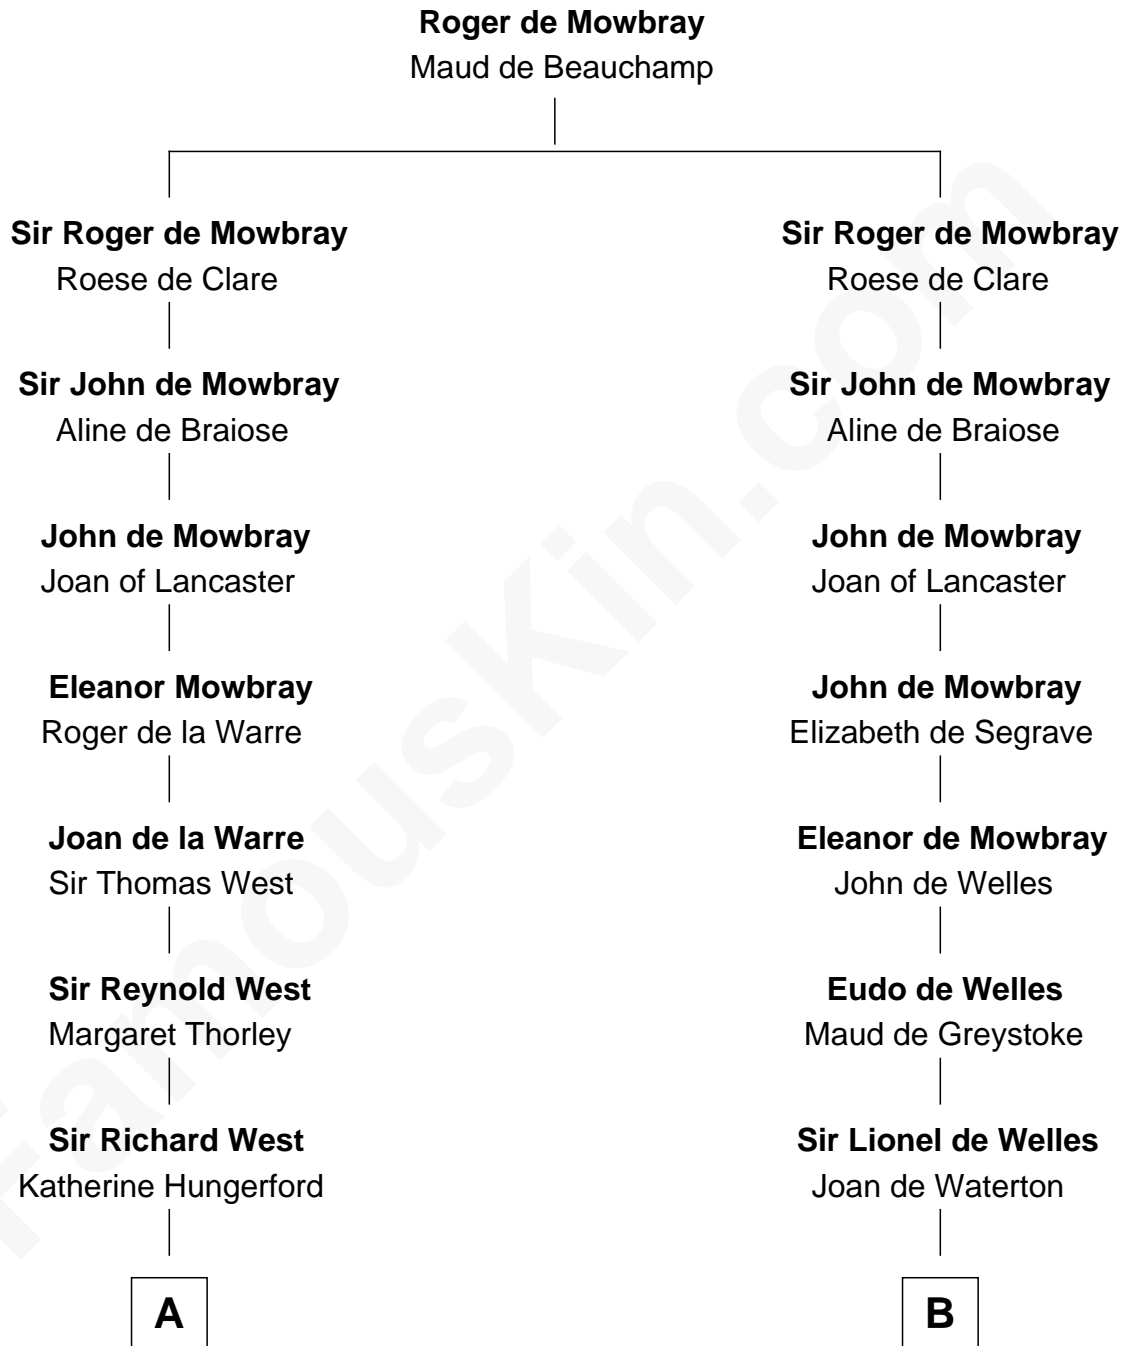

# FamousKin.com Relationship Chart of

**John D. Rockefeller**

*Founder of the Standard Oil Company*

19th cousin 1 time removed of

**Ichabod Goodwin**

*27th Governor of New Hampshire*

**C**

**Miles Avery**  
Malinda Pixley

**Lucy Avery**  
Godfrey Lewis Rockefeller

**William Avery Rockefeller**  
Eliza Davison

**John D. Rockefeller**  
*Founder of the Standard Oil Company*

**D**

**Hannah Hill**  
Dominicus Goodwin

**Samuel Goodwin**  
Anna Thompson Gerrish

**Ichabod Goodwin**  
*27th Governor of New Hampshire*

FamousKin.com