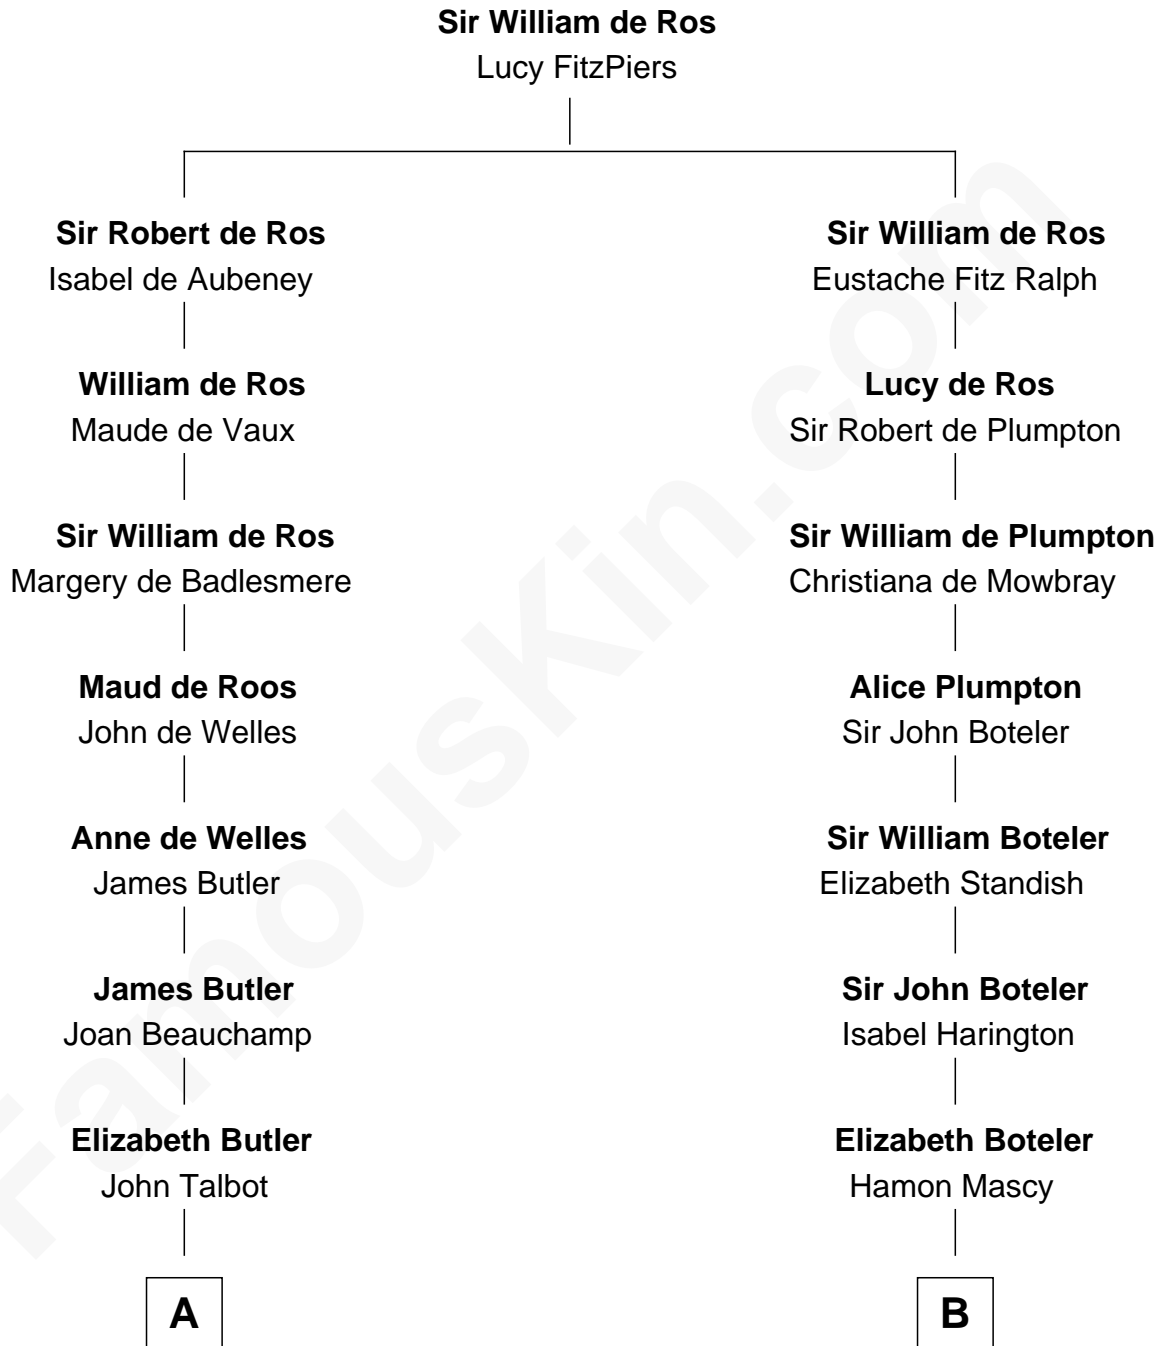

## Relationship Chart of

### John D. Rockefeller

*Founder of the Standard Oil Company*

**18th cousin 3 times removed of**

### Capt. William Lewis Herndon

*Captain of the ill fated S.S. Central America*

**C**

**Solomon Avery**  
Hannah Punderson

**Miles Avery**  
Malinda Pixley

**Lucy Avery**  
Godfrey Lewis Rockefeller

**William Avery Rockefeller**  
Eliza Davison