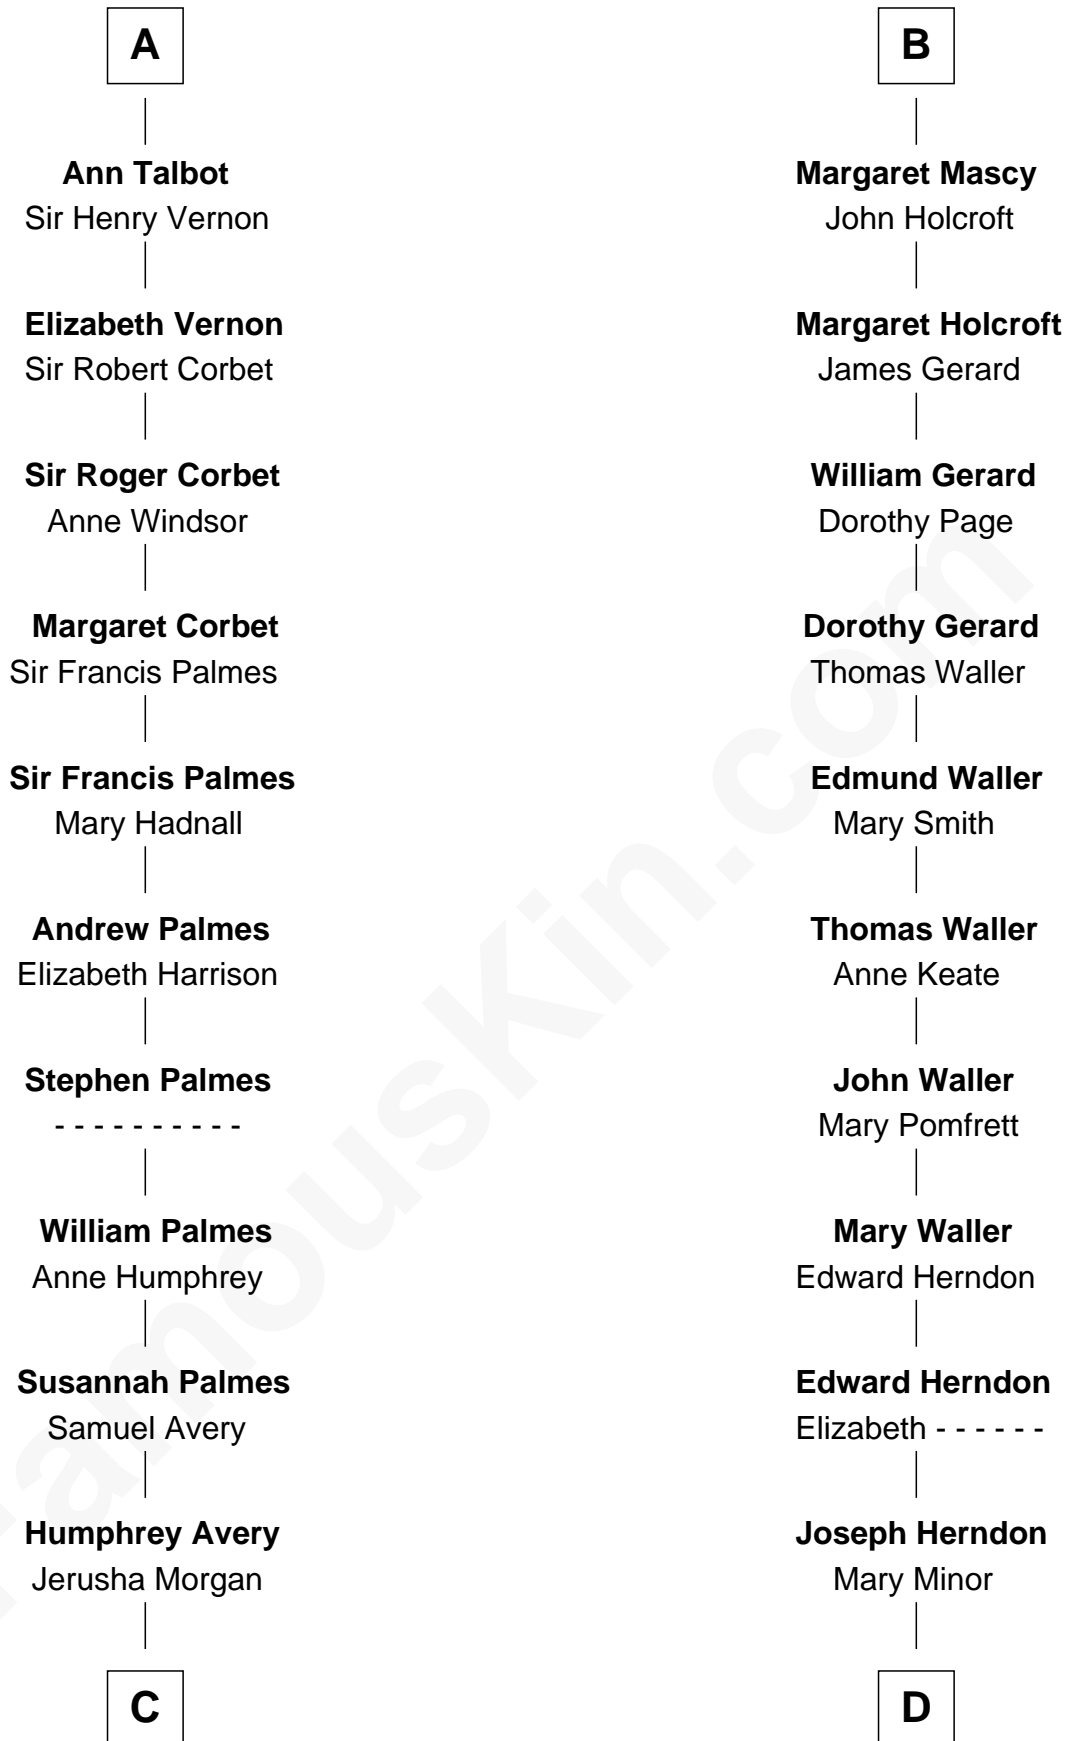

## Relationship Chart of

### John D. Rockefeller

*Founder of the Standard Oil Company*

**18th cousin 3 times removed of**

### Capt. William Lewis Herndon

*Captain of the ill fated S.S. Central America*

**C**

**Solomon Avery**  
Hannah Punderson

**Miles Avery**  
Malinda Pixley

**Lucy Avery**  
Godfrey Lewis Rockefeller

**William Avery Rockefeller**  
Eliza Davison