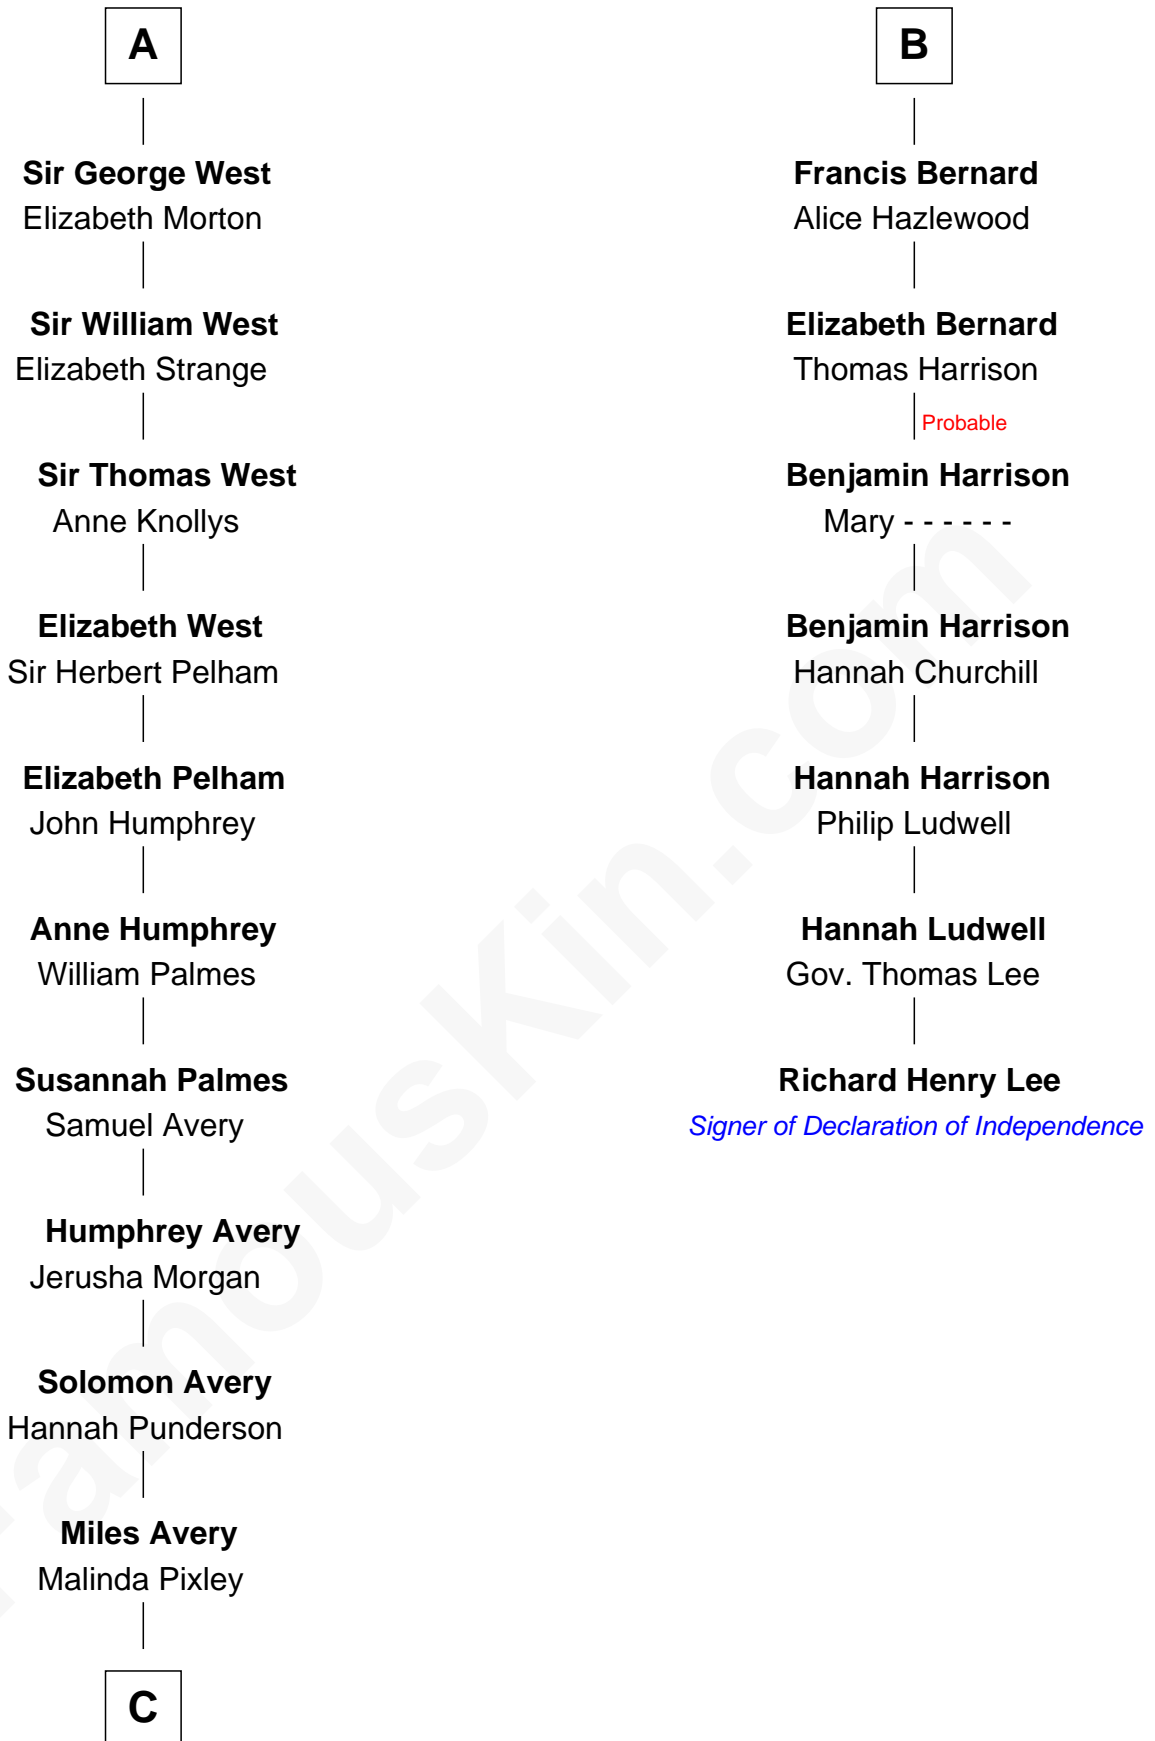

# FamousKin.com Relationship Chart of

**John D. Rockefeller**

*Founder of the Standard Oil Company*

13th cousin 6 times removed of

**Richard Henry Lee**

*Signer of the Declaration of Independence*

**C**

—  
**Lucy Avery**

Godfrey Lewis Rockefeller

—  
**William Avery Rockefeller**

Eliza Davison

—  
**John D. Rockefeller**

*Founder of the Standard Oil Company*

FamousKin.com