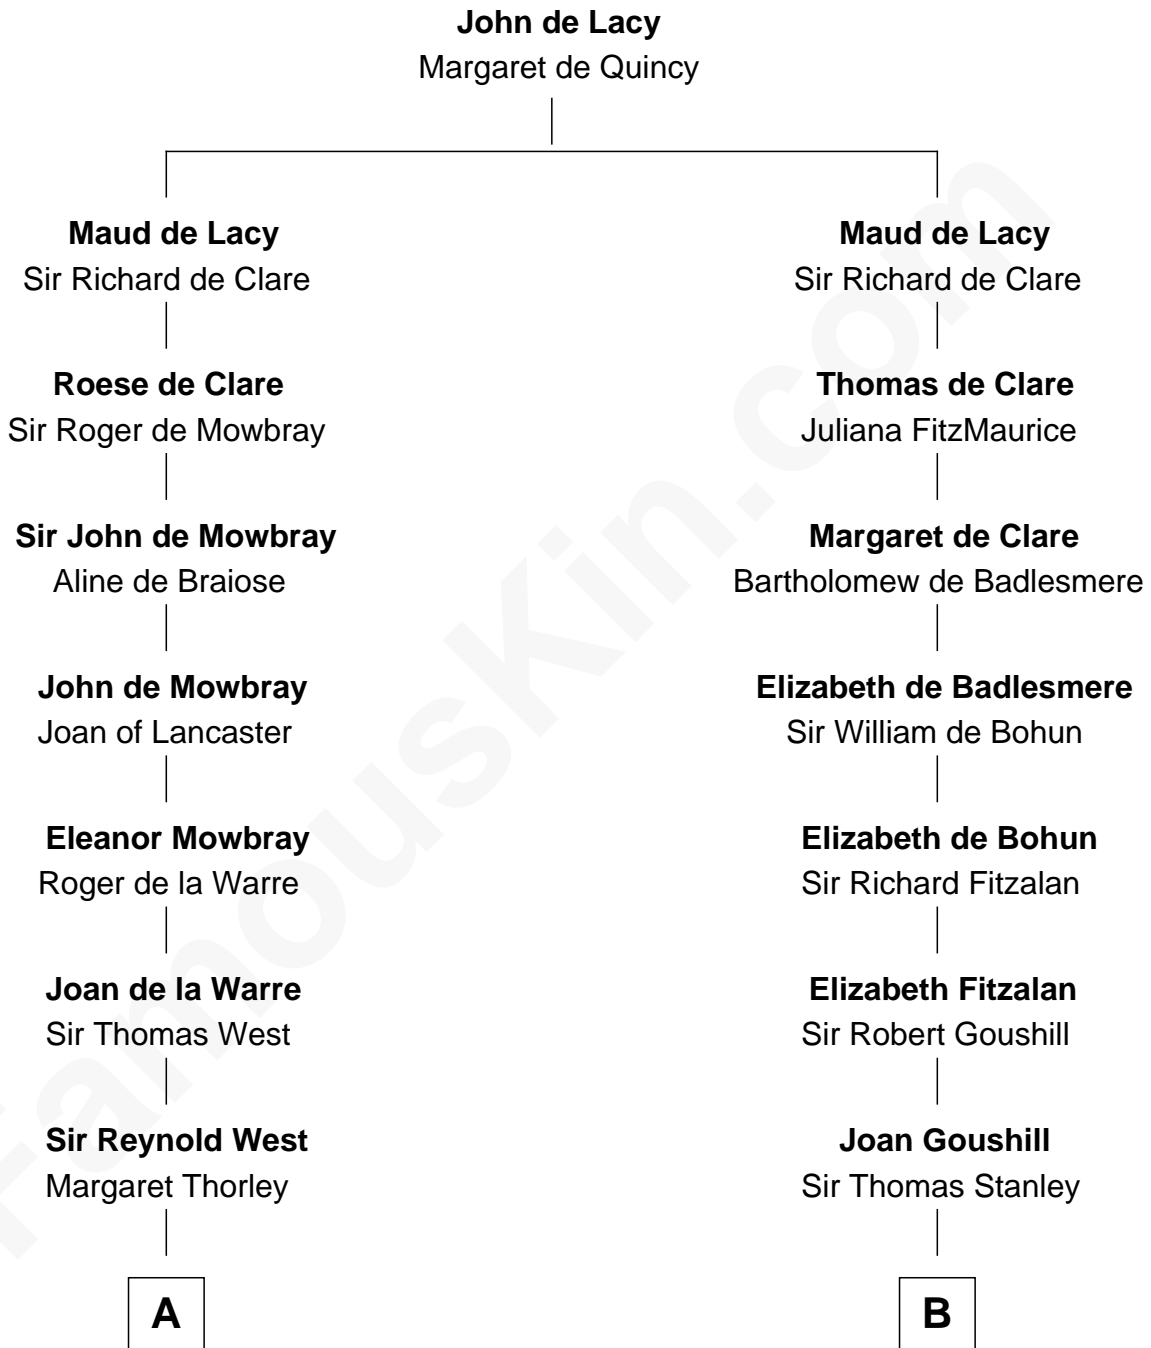

FamousKin.com Relationship Chart of

John D. Rockefeller

Founder of the Standard Oil Company

16th cousin 5 times removed of

Richard Henry Lee

Signer of the Declaration of Independence

C

—
Solomon Avery
Hannah Punderson

—
Miles Avery
Malinda Pixley

—
Lucy Avery
Godfrey Lewis Rockefeller

—
William Avery Rockefeller
Eliza Davison

—
John D. Rockefeller
Founder of the Standard Oil Company

FamousKin.com