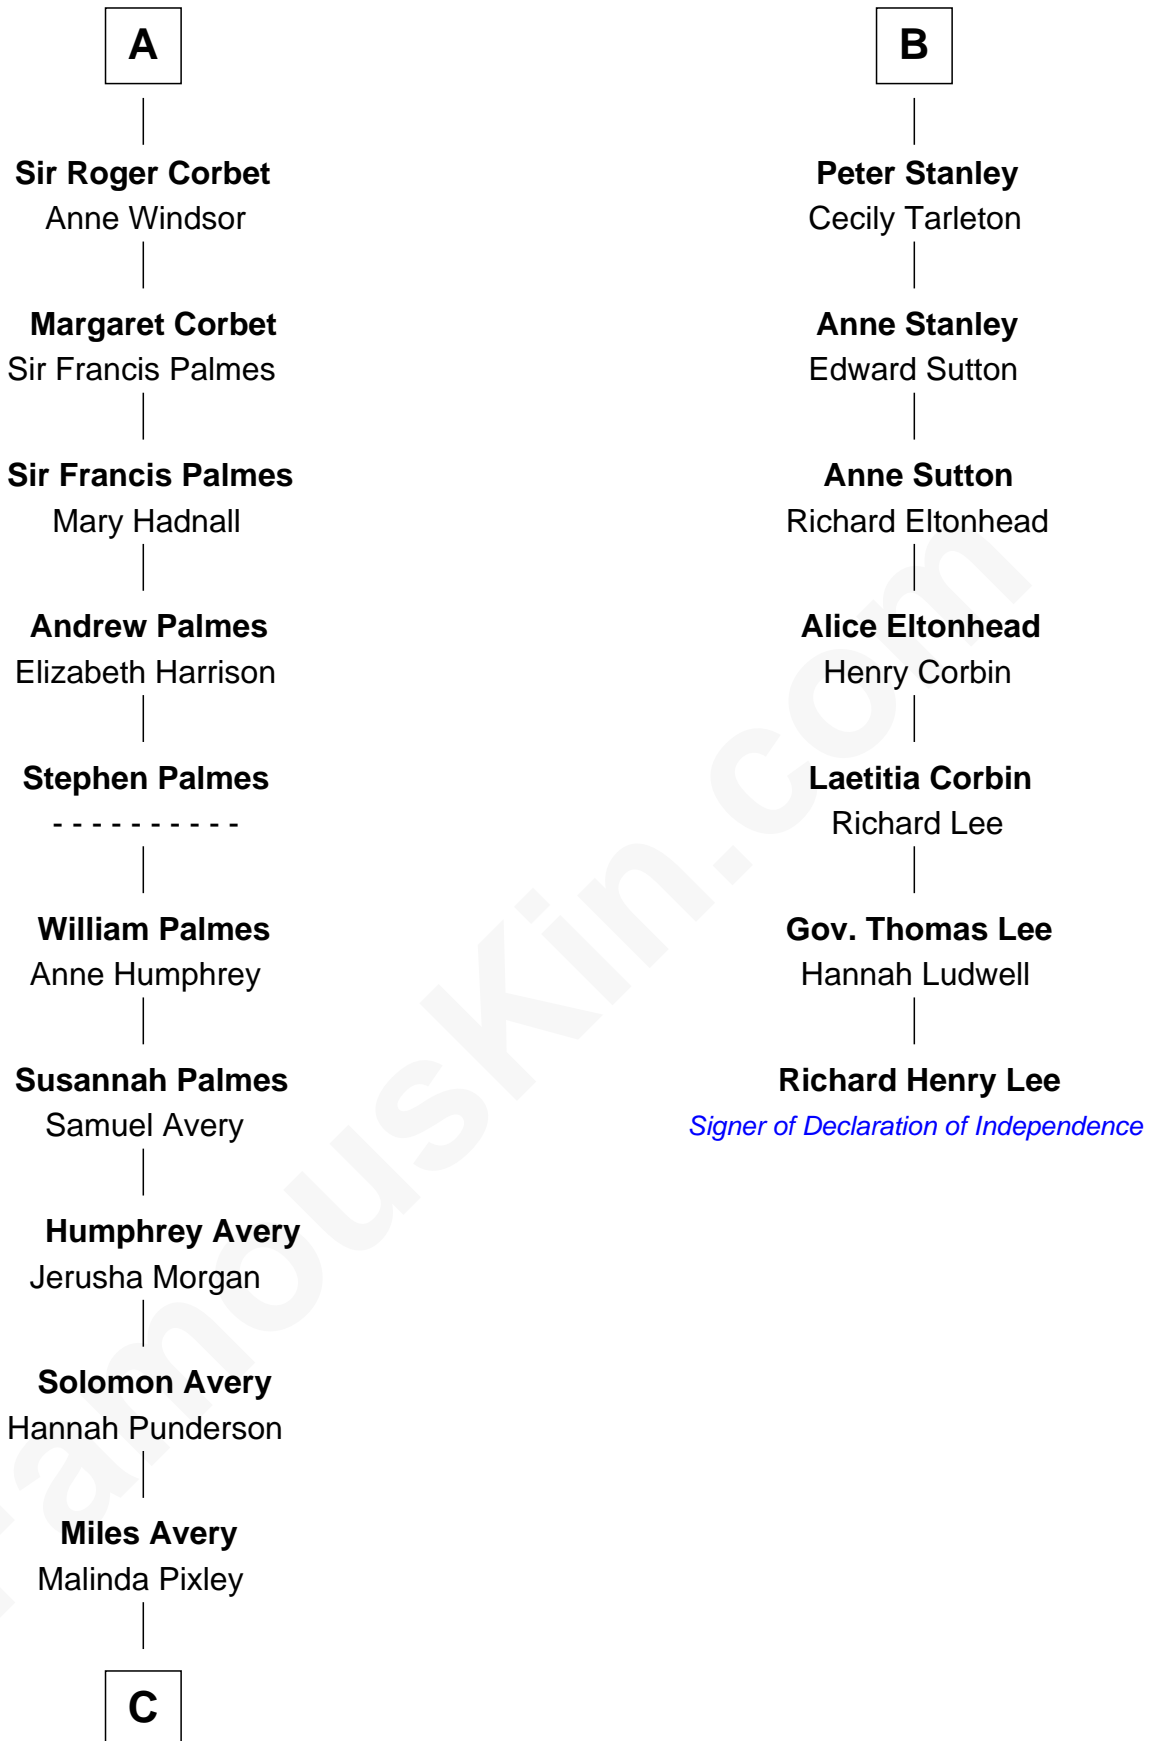

FamousKin.com Relationship Chart of

John D. Rockefeller

Founder of the Standard Oil Company

13th cousin 6 times removed of

Richard Henry Lee

Signer of the Declaration of Independence

Ralph de Stafford

*with wife
Margaret de Audley*

William Stanley

Anne Ferrers

Sir Walter Devereux

William Stanley

Alice Hoghton

Elizabeth Devereux

Sir Richard Corbet

Sir William Stanley

Agnes Grosvenor

Sir Robert Corbet

Elizabeth Vernon

Sir William Stanley

Anne Harington

A

B

C

—
Lucy Avery

Godfrey Lewis Rockefeller

—
William Avery Rockefeller

Eliza Davison

—
John D. Rockefeller

Founder of the Standard Oil Company

FamousKin.com