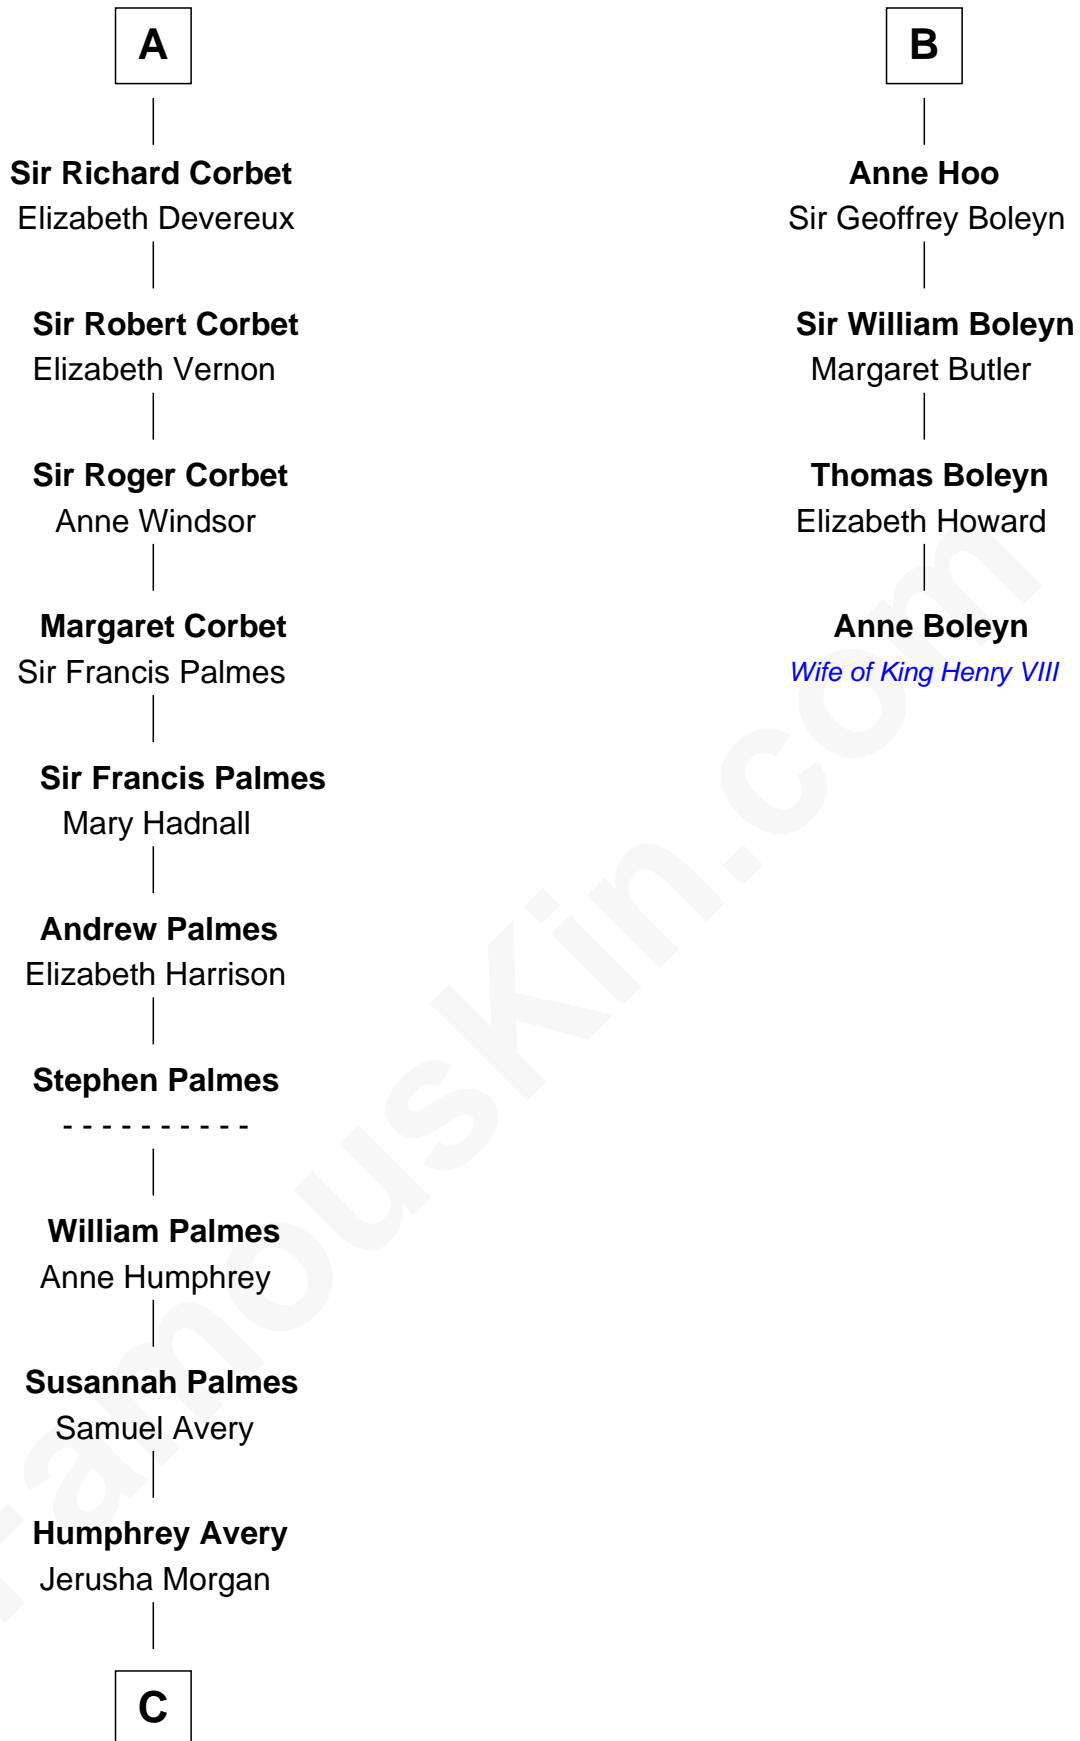

# FamousKin.com Relationship Chart of

**John D. Rockefeller**

*Founder of the Standard Oil Company*

10th cousin 11 times removed of

**Anne Boleyn**

*2nd Wife of King Henry VIII*

**William d'Aubenev**

Mabel of Chester

**C**

—  
**Solomon Avery**  
Hannah Punderson

—  
**Miles Avery**  
Malinda Pixley

—  
**Lucy Avery**  
Godfrey Lewis Rockefeller

—  
**William Avery Rockefeller**  
Eliza Davison

—  
**John D. Rockefeller**  
*Founder of the Standard Oil Company*