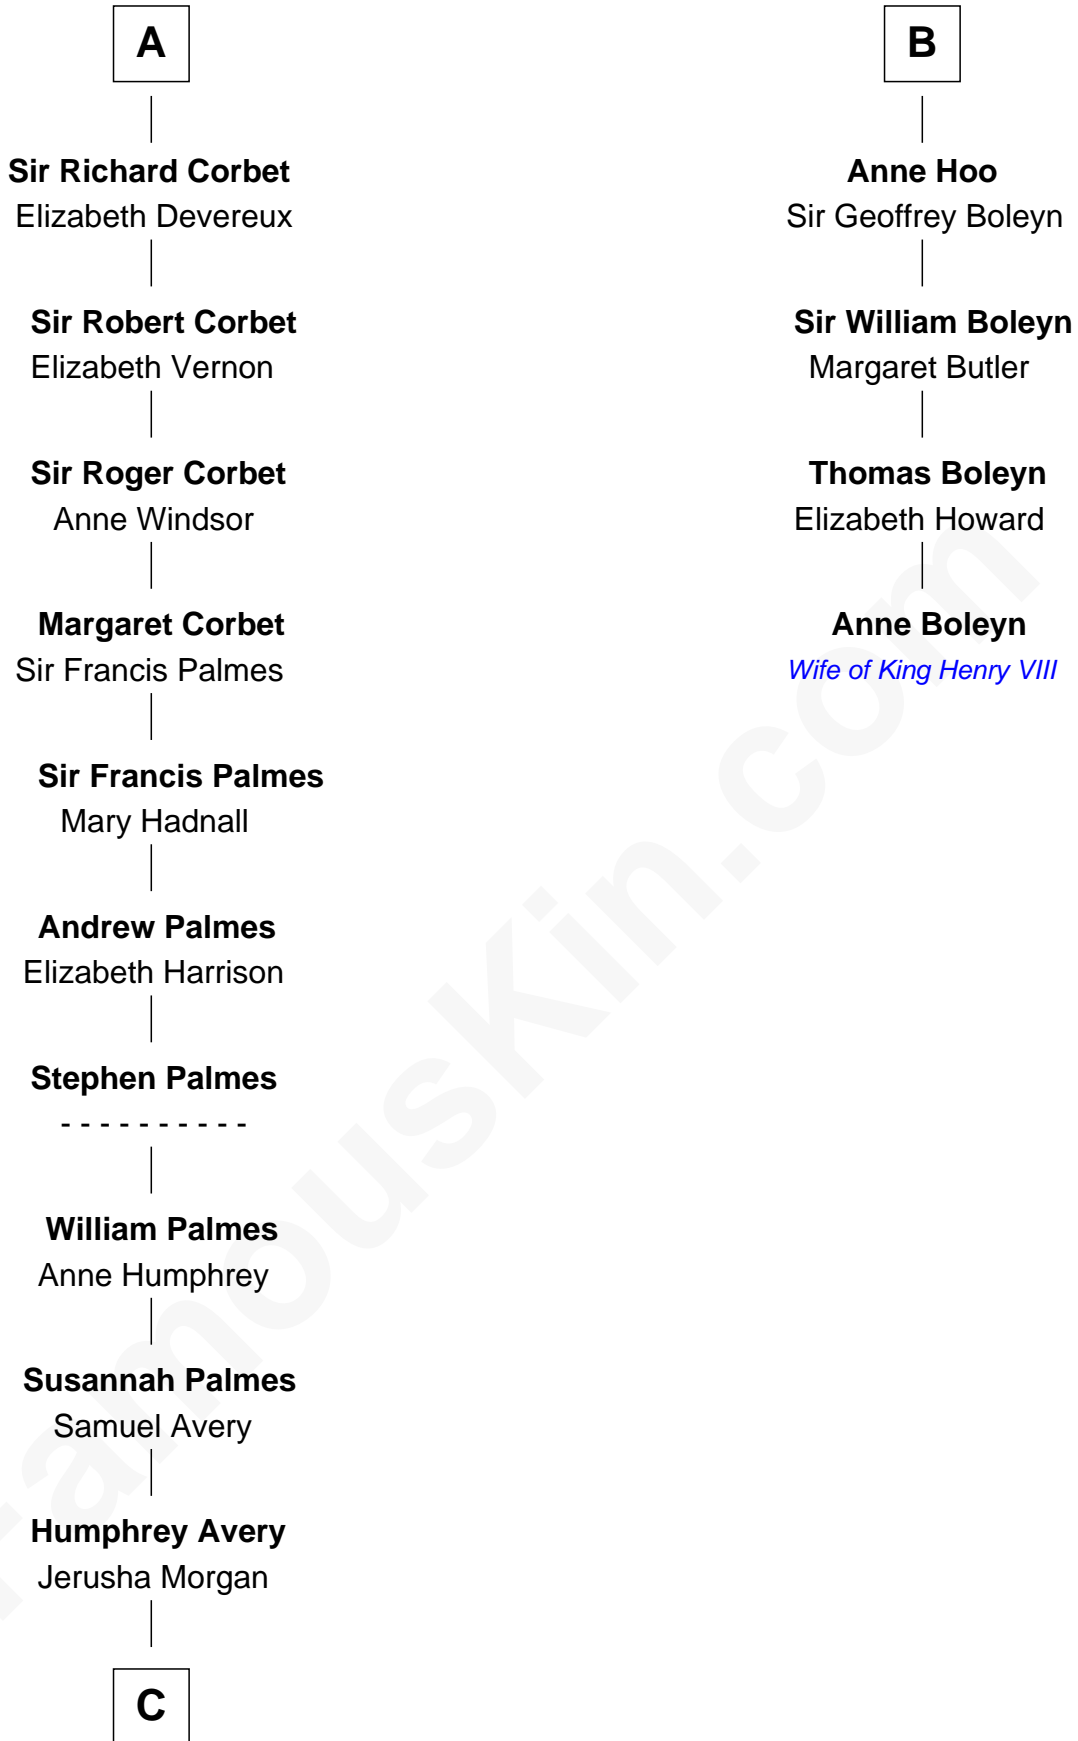

FamousKin.com Relationship Chart of

John D. Rockefeller

Founder of the Standard Oil Company

10th cousin 11 times removed of

Anne Boleyn

2nd Wife of King Henry VIII

Sir Ralph de Somery

Margaret le Gras

Sir Roger de Somery

Nichole d'Aubenev

Maud de Somery

Sir Henry de Erdington

Sir Henry de Erdington

Joan de Wolvey

Sir Giles de Erdington

Elizabeth de Tolthorpe

Joan Walkfare

Eleanor de Felton

Sir Thomas Hoo

Sir Thomas Hoo

Elizabeth Wychingham

B

C

—
Solomon Avery
Hannah Punderson

—
Miles Avery
Malinda Pixley

—
Lucy Avery
Godfrey Lewis Rockefeller

—
William Avery Rockefeller
Eliza Davison

—
John D. Rockefeller
Founder of the Standard Oil Company

FamousKin.com