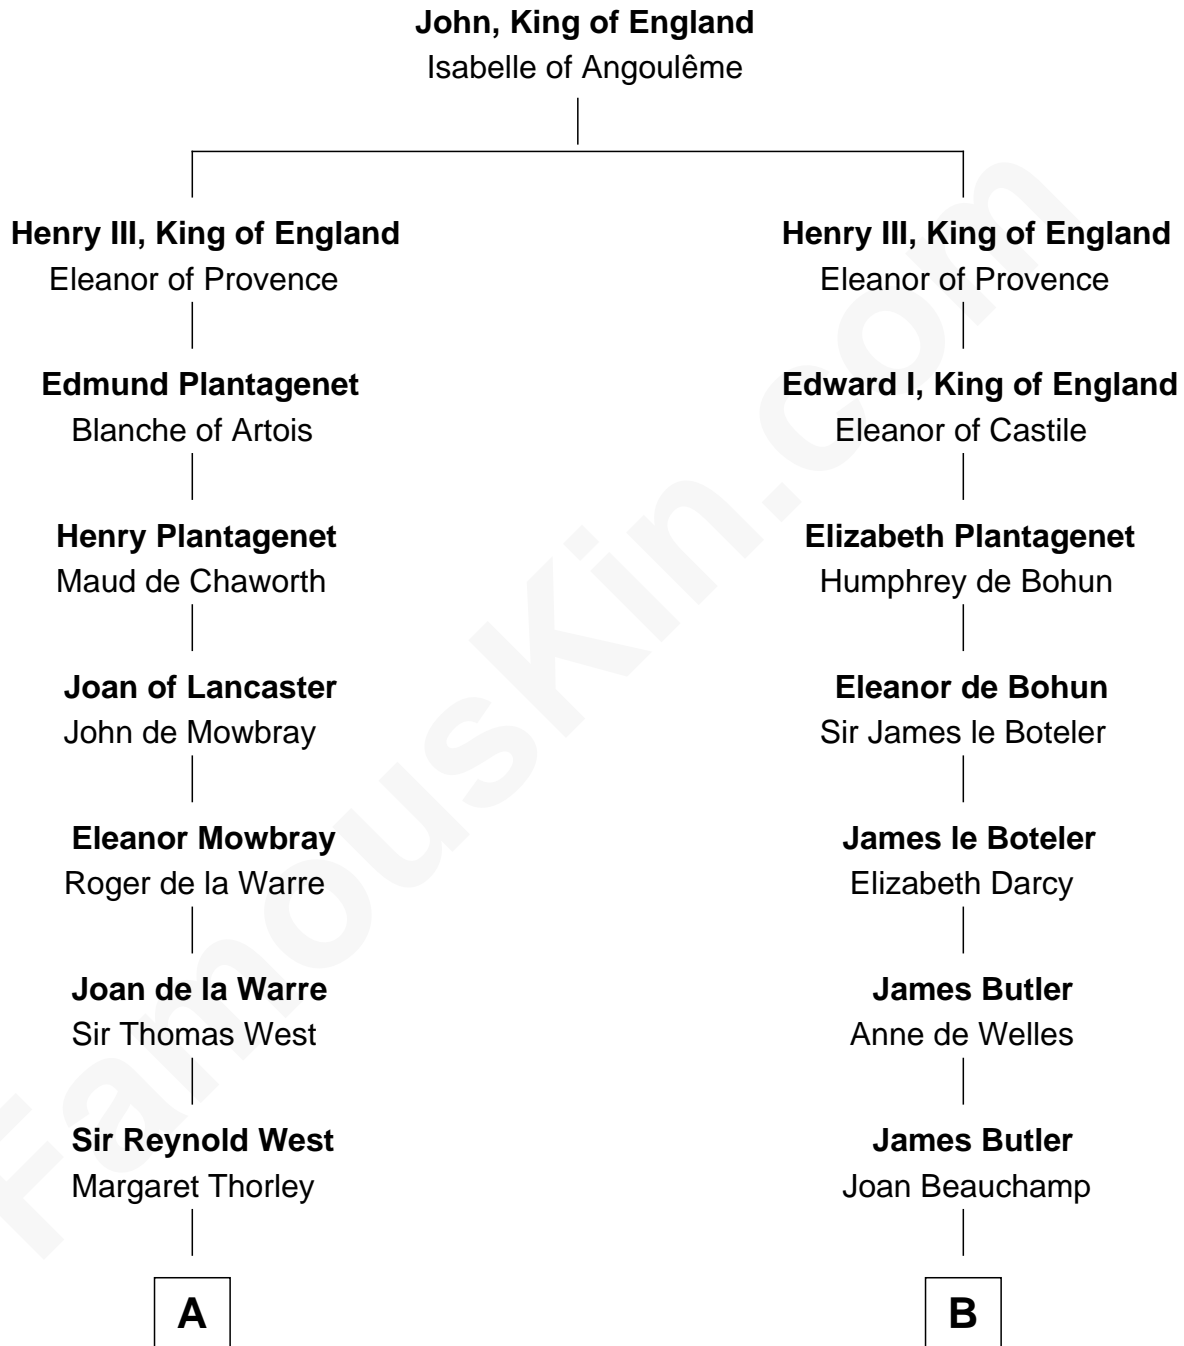

FamousKin.com Relationship Chart of

John D. Rockefeller

Founder of the Standard Oil Company

10th cousin 11 times removed of

Anne Boleyn

2nd Wife of King Henry VIII

C

—
Solomon Avery
Hannah Punderson

—
Miles Avery
Malinda Pixley

—
Lucy Avery
Godfrey Lewis Rockefeller

—
William Avery Rockefeller
Eliza Davison

—
John D. Rockefeller
Founder of the Standard Oil Company

FamousKin.com