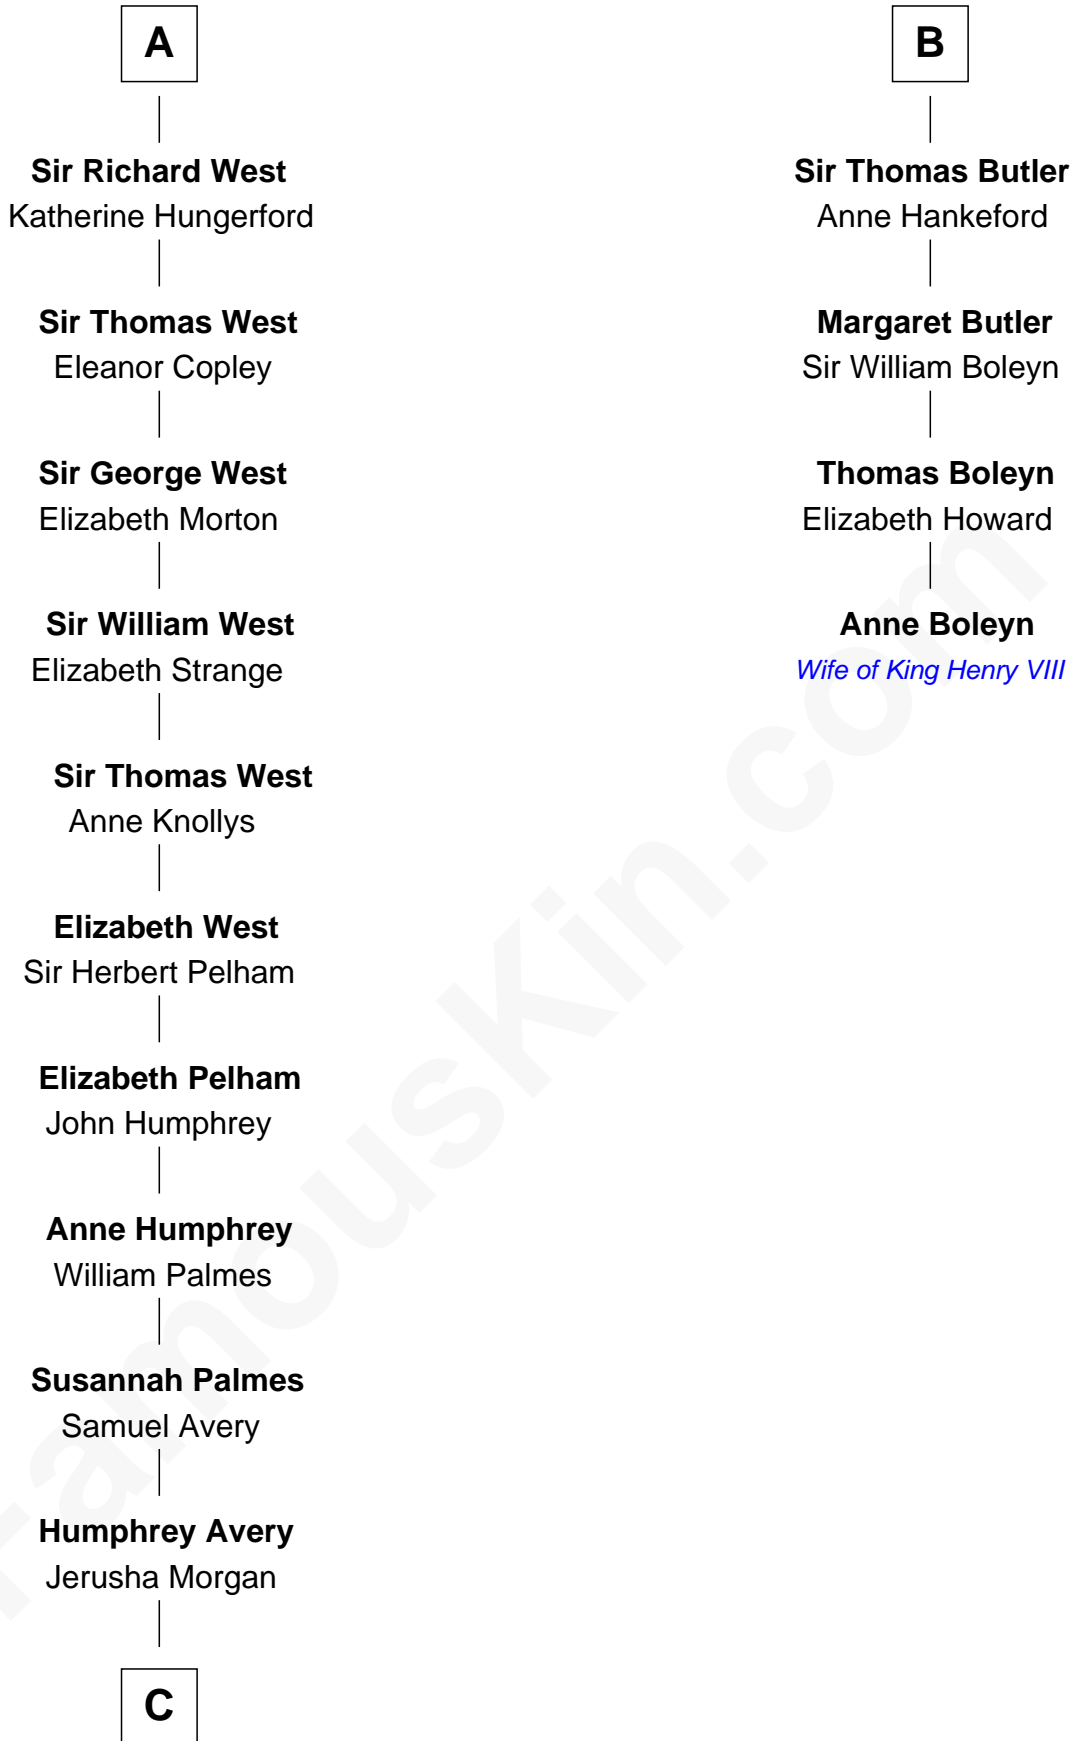

FamousKin.com Relationship Chart of

John D. Rockefeller

Founder of the Standard Oil Company

10th cousin 11 times removed of

Anne Boleyn

2nd Wife of King Henry VIII

C

—
Solomon Avery
Hannah Punderson

—
Miles Avery
Malinda Pixley

—
Lucy Avery
Godfrey Lewis Rockefeller

—
William Avery Rockefeller
Eliza Davison

—
John D. Rockefeller
Founder of the Standard Oil Company

FamousKin.com