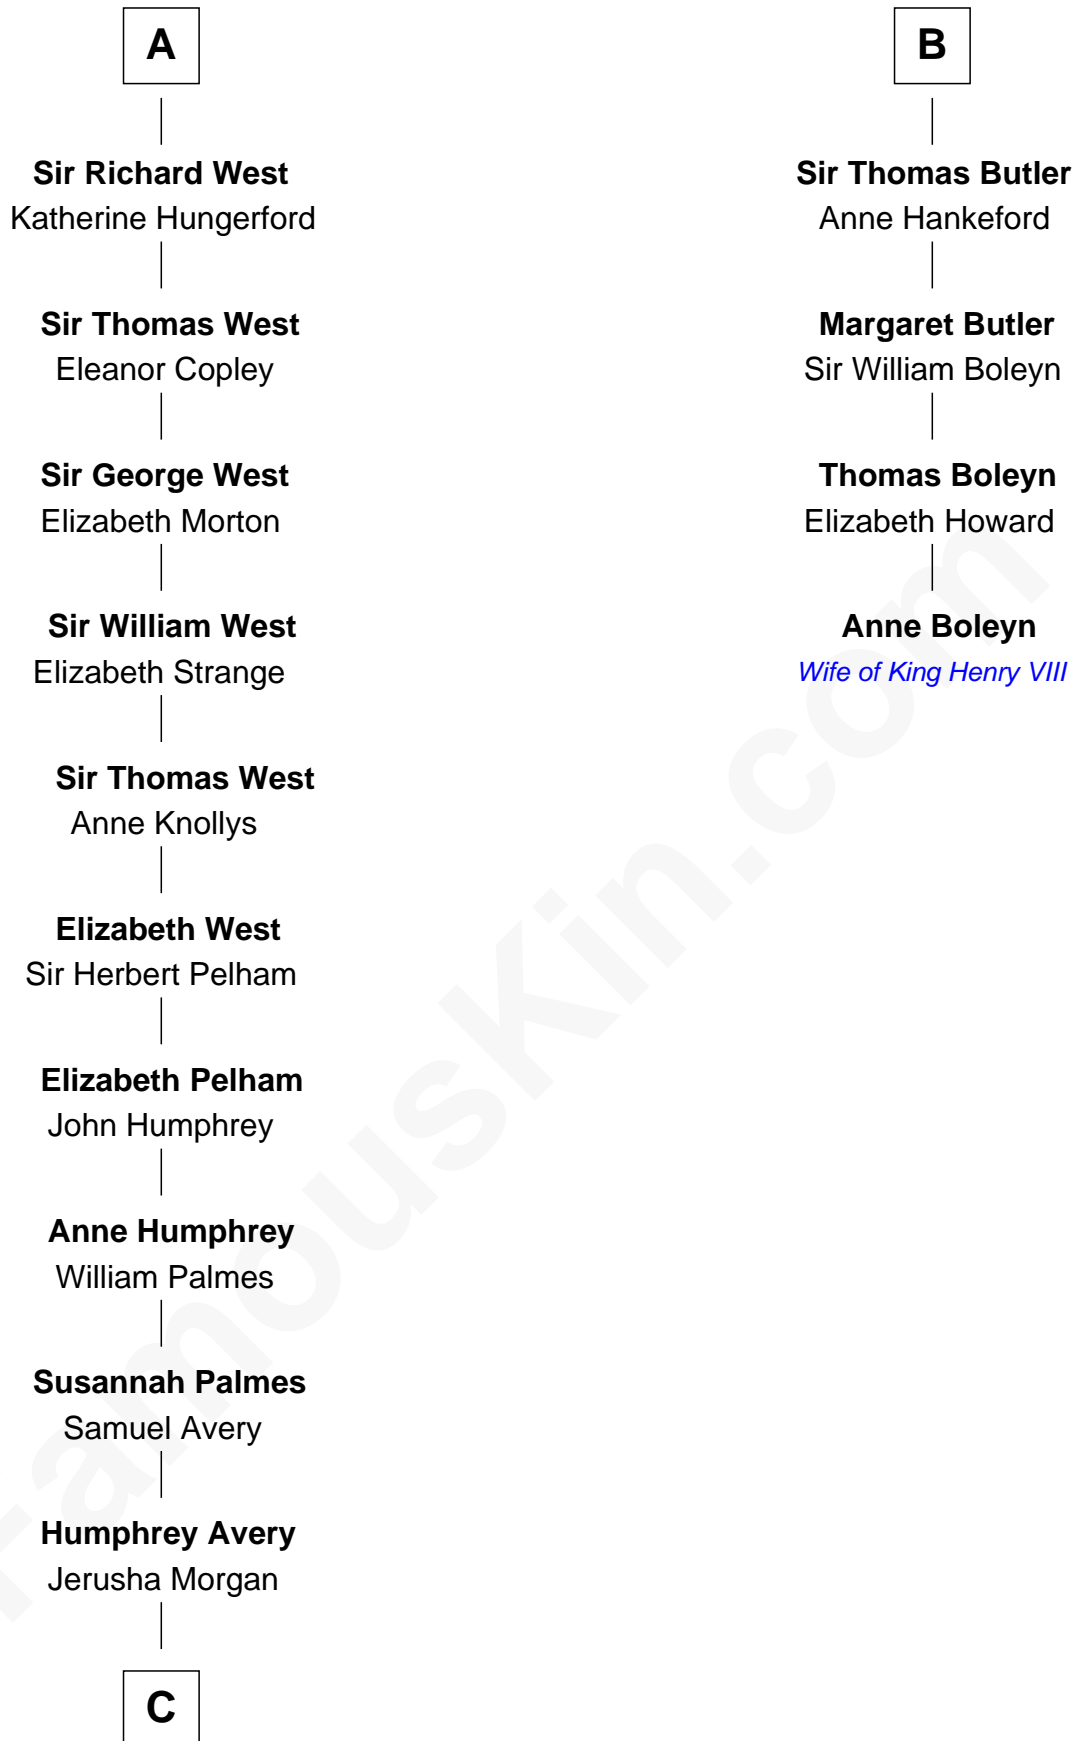

FamousKin.com Relationship Chart of

John D. Rockefeller

Founder of the Standard Oil Company

10th cousin 11 times removed of

Anne Boleyn

2nd Wife of King Henry VIII

Gilbert de Clare

Isabel Marshal

Eleanor Mowbray

Roger de la Warre

Joan de la Warre

Sir Thomas West

Sir Reynold West

Margaret Thorley

A

Sir Richard de Clare

John de Welles

Anne de Welles

James Butler

James Butler

Joan Beauchamp

B

C

—
Solomon Avery
Hannah Punderson

—
Miles Avery
Malinda Pixley

—
Lucy Avery
Godfrey Lewis Rockefeller

—
William Avery Rockefeller
Eliza Davison

—
John D. Rockefeller
Founder of the Standard Oil Company

FamousKin.com