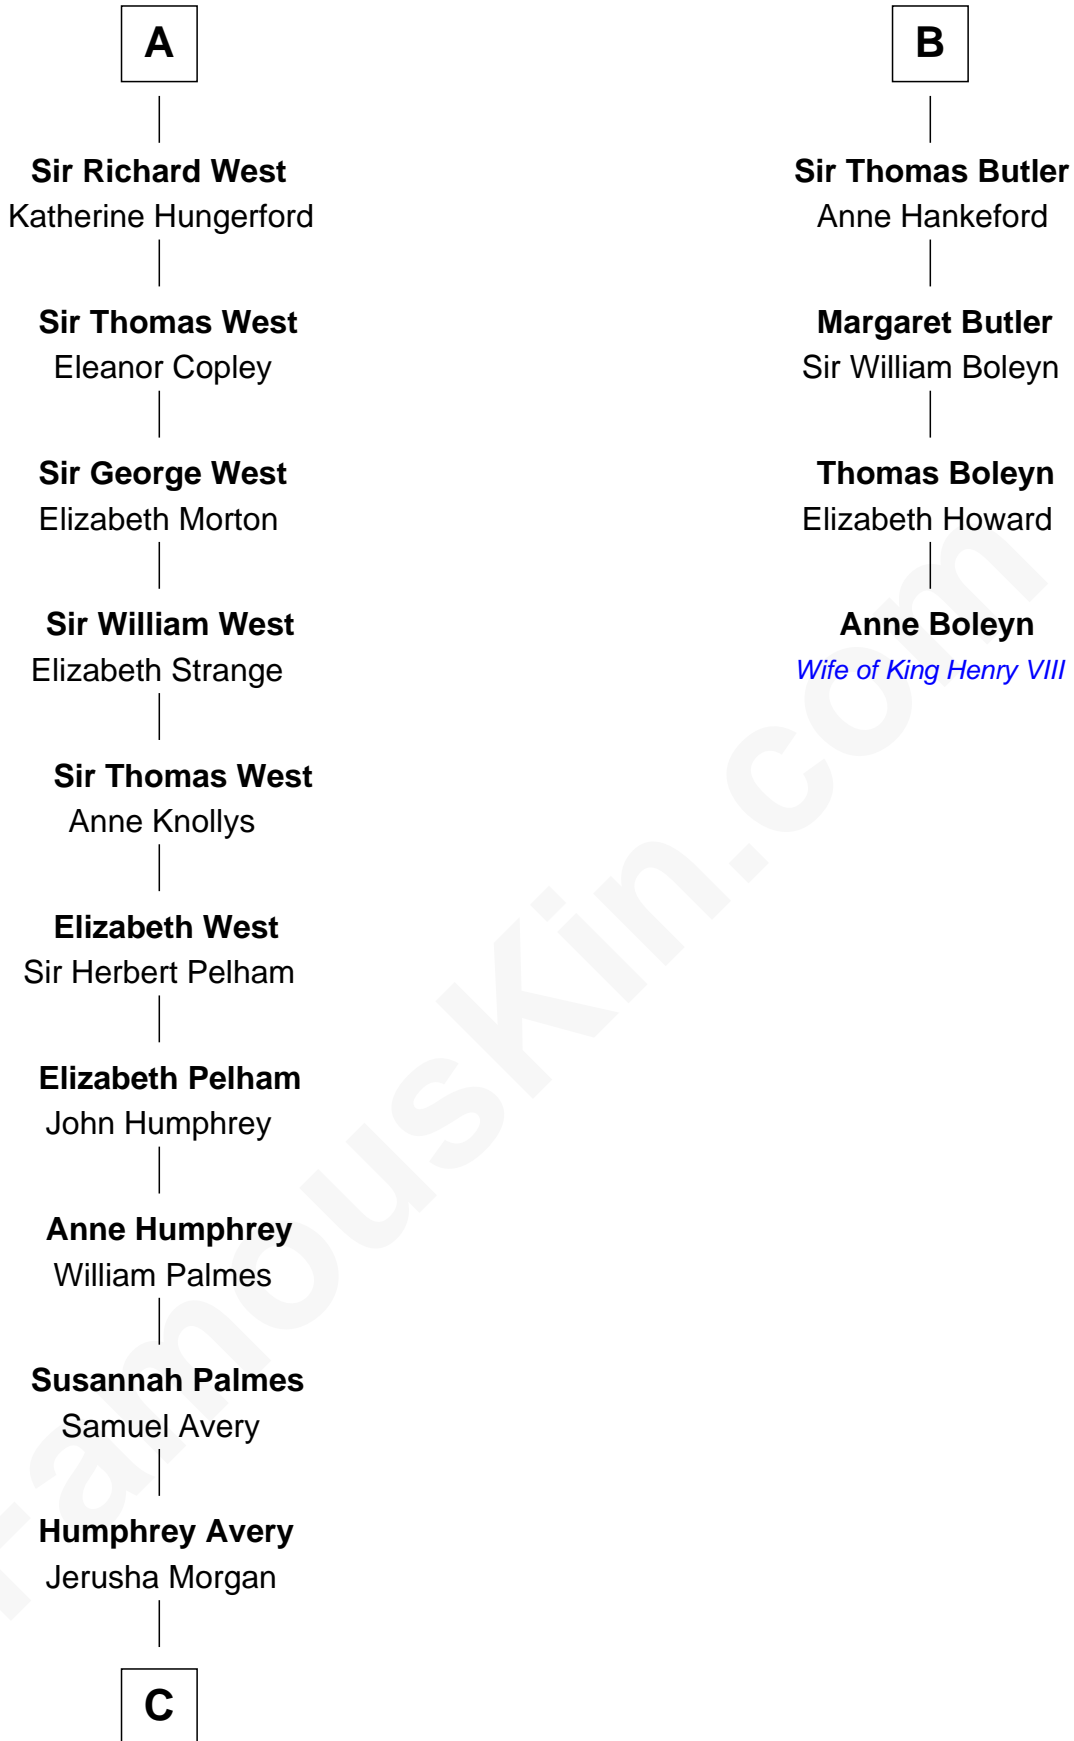

FamousKin.com Relationship Chart of

John D. Rockefeller

Founder of the Standard Oil Company

10th cousin 11 times removed of

Anne Boleyn

2nd Wife of King Henry VIII

Henry II, Duke of Brabant

Marie of Hohenstaufen

Matilda of Brabant
Robert I, Count of Artois

Blanche of Artois
Edmund Plantagenet

Henry Plantagenet
Maud de Chaworth

Joan of Lancaster
John de Mowbray

Eleanor Mowbray
Roger de la Warre

Joan de la Warre
Sir Thomas West

Sir Reynold West
Margaret Thorley

A

Matilda of Brabant
Robert I, Count of Artois

Blanche of Artois
Edmund Plantagenet

Henry Plantagenet
Maud de Chaworth

Eleanor Plantagenet
Richard Fitzalan

Sir Richard Fitzalan
Elizabeth de Bohun

Joan Fitzalan
Sir William Beauchamp

Joan Beauchamp
James Butler

B

C

—
Solomon Avery
Hannah Punderson

—
Miles Avery
Malinda Pixley

—
Lucy Avery
Godfrey Lewis Rockefeller

—
William Avery Rockefeller
Eliza Davison