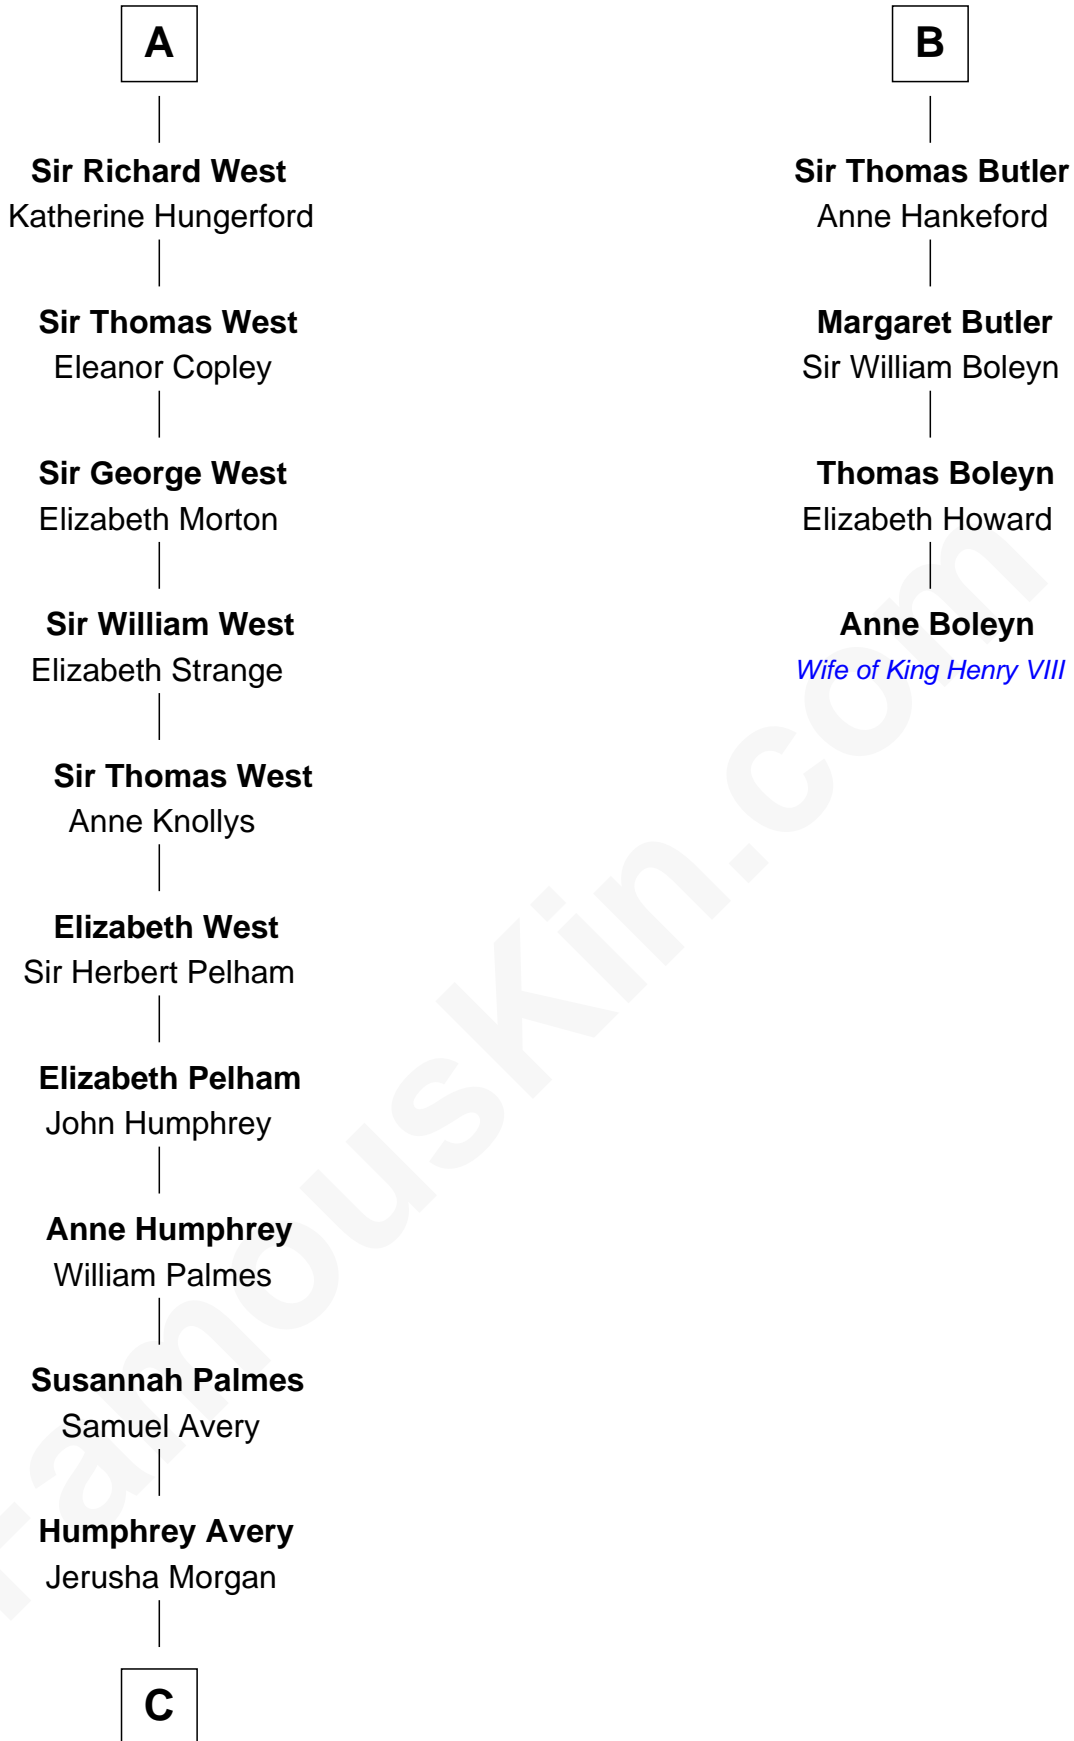

FamousKin.com Relationship Chart of

John D. Rockefeller

Founder of the Standard Oil Company

10th cousin 11 times removed of

Anne Boleyn

2nd Wife of King Henry VIII

Louis VIII, King of France

Blanche of Castile

Matilda of Brabant

Blanche of Artois

Edmund Plantagenet

Henry Plantagenet

Maud de Chaworth

Eleanor Plantagenet

Richard Fitzalan

Sir Richard Fitzalan

Elizabeth de Bohun

Joan Fitzalan

Sir William Beauchamp

Joan Beauchamp

James Butler

B

C

—
Solomon Avery
Hannah Punderson

—
Miles Avery
Malinda Pixley

—
Lucy Avery
Godfrey Lewis Rockefeller

—
William Avery Rockefeller
Eliza Davison

—
John D. Rockefeller
Founder of the Standard Oil Company

FamousKin.com