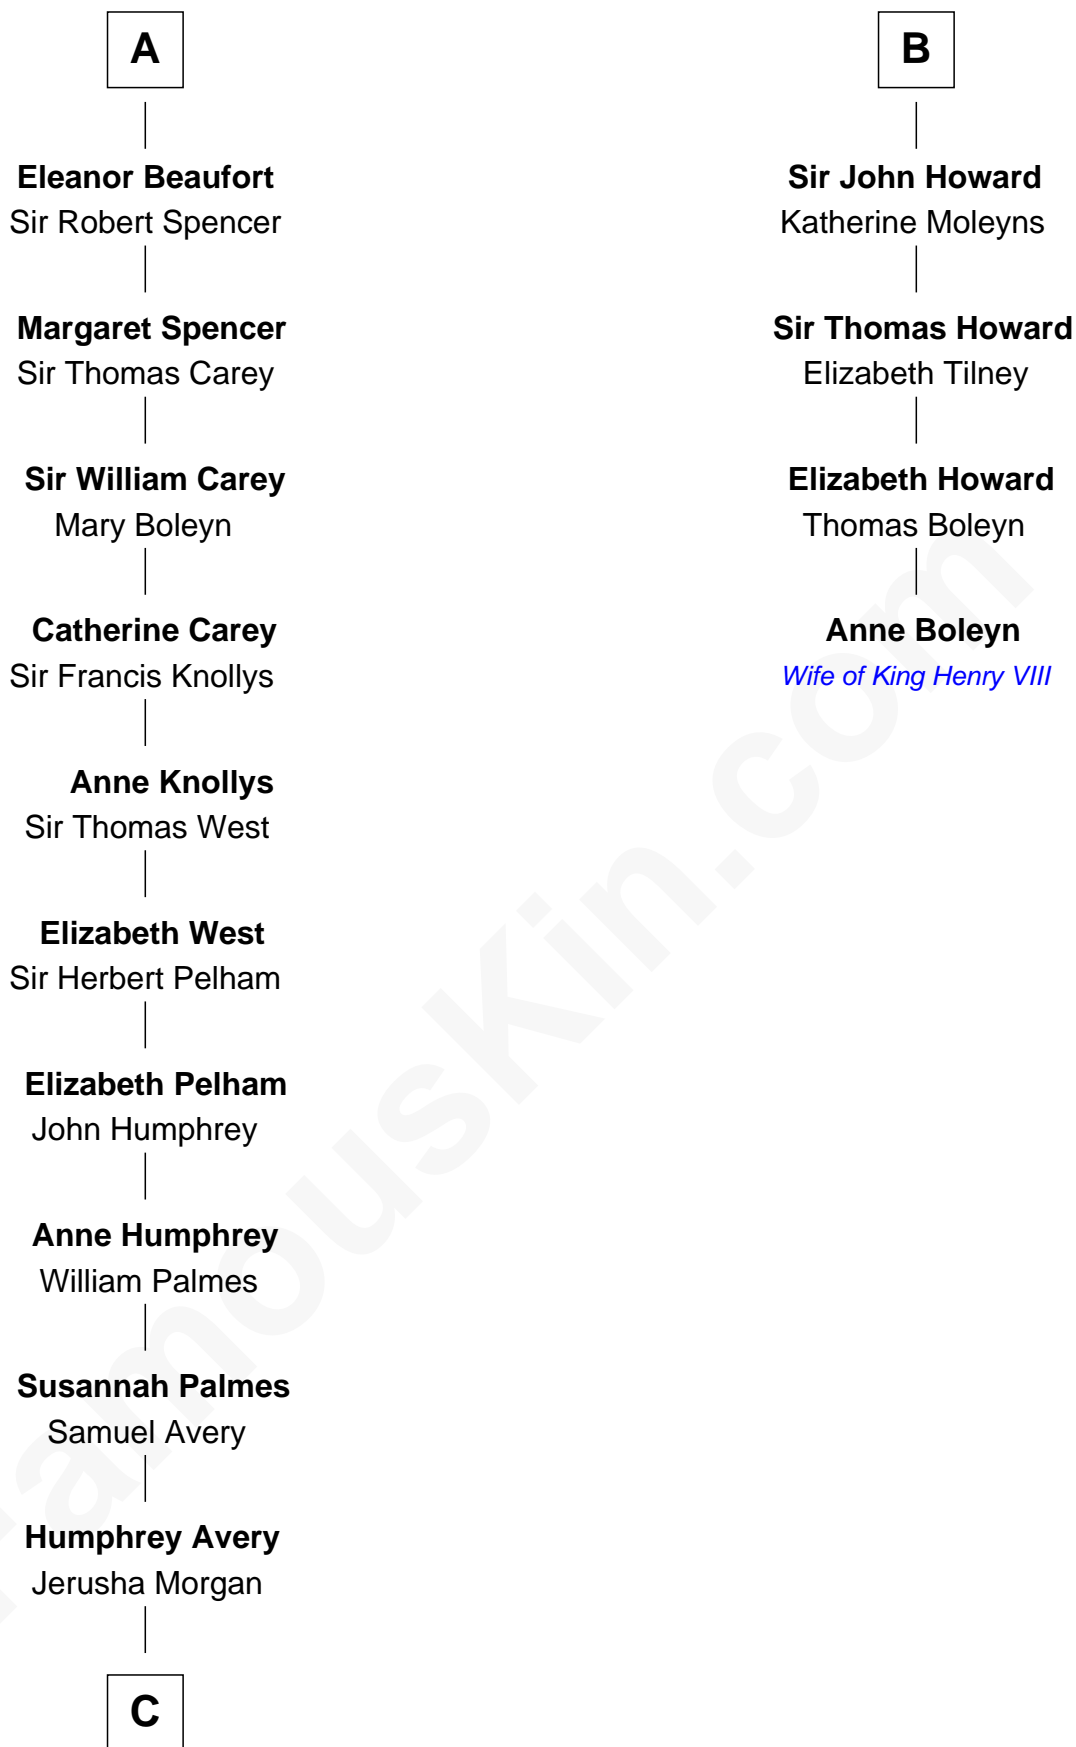

FamousKin.com Relationship Chart of

John D. Rockefeller

Founder of the Standard Oil Company

10th cousin 11 times removed of

Anne Boleyn

2nd Wife of King Henry VIII

Louis IX, King of France

Margaret Berenger

C

—
Solomon Avery
Hannah Punderson

—
Miles Avery
Malinda Pixley

—
Lucy Avery
Godfrey Lewis Rockefeller

—
William Avery Rockefeller
Eliza Davison

—
John D. Rockefeller
Founder of the Standard Oil Company

FamousKin.com