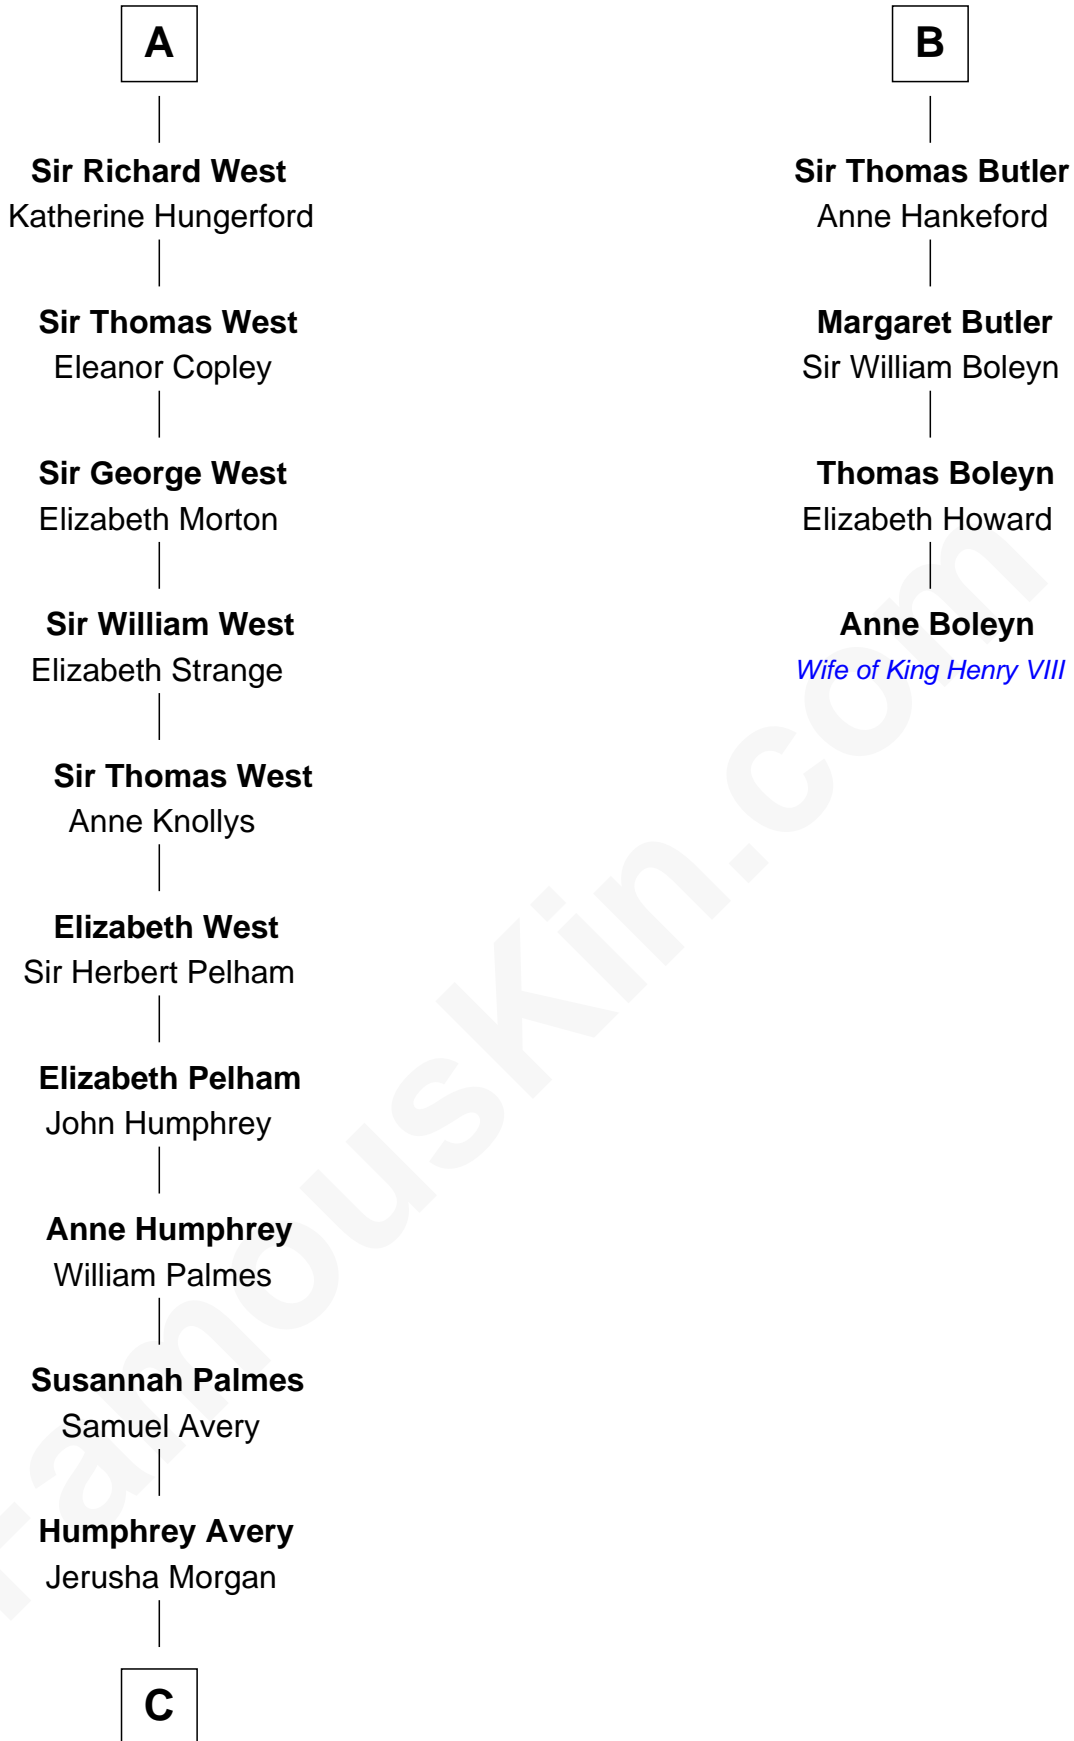

# FamousKin.com Relationship Chart of

**John D. Rockefeller**

*Founder of the Standard Oil Company*

10th cousin 11 times removed of

**Anne Boleyn**

*2nd Wife of King Henry VIII*

**Ramon Berenguer IV of Provence**

Beatrice of Savoy

**Eleanor of Provence**  
Henry III, King of England

**Edmund Plantagenet**  
Blanche of Artois

**Henry Plantagenet**  
Maud de Chaworth

**Joan of Lancaster**  
John de Mowbray

**Eleanor Mowbray**  
Roger de la Warre

**Joan de la Warre**  
Sir Thomas West

**Sir Reynold West**  
Margaret Thorley

**A**

**Eleanor of Provence**  
Henry III, King of England

**Edward I, King of England**  
Eleanor of Castile

**Elizabeth Plantagenet**  
Humphrey de Bohun

**Eleanor de Bohun**  
Sir James le Boteler

**James le Boteler**  
Elizabeth Darcy

**James Butler**  
Anne de Welles

**James Butler**  
Joan Beauchamp

**B**

**C**

—  
**Solomon Avery**  
Hannah Punderson

—  
**Miles Avery**  
Malinda Pixley