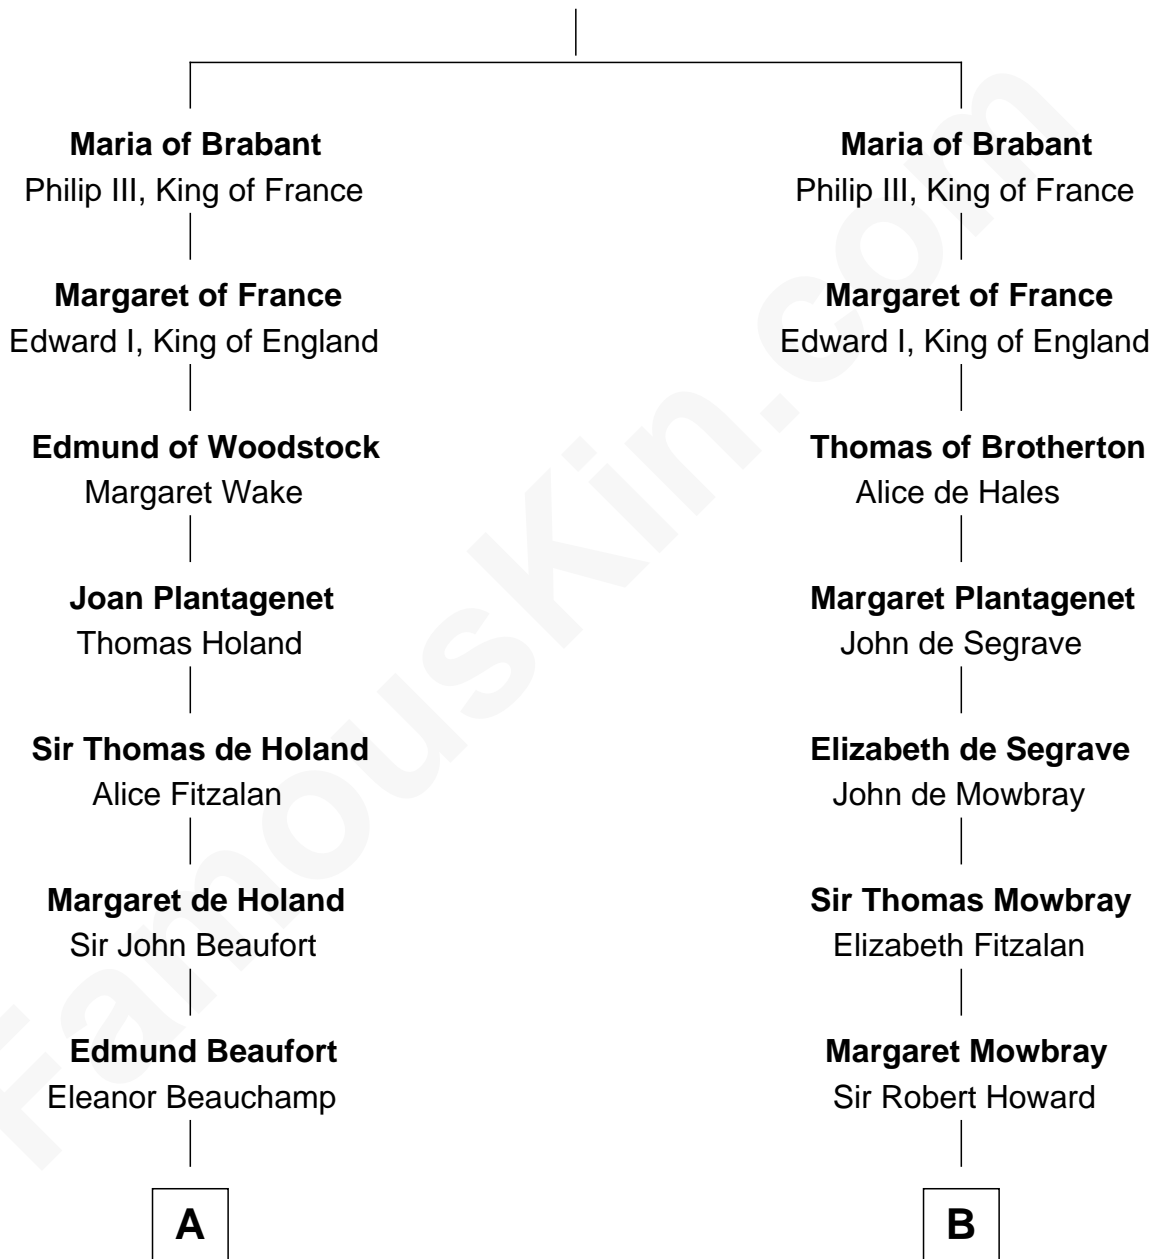

FamousKin.com Relationship Chart of

John D. Rockefeller

Founder of the Standard Oil Company

10th cousin 11 times removed of

Anne Boleyn

2nd Wife of King Henry VIII

Henry III, Duke of Brabant

Adelaide of Burgundy

C

—
Solomon Avery
Hannah Punderson

—
Miles Avery
Malinda Pixley

—
Lucy Avery
Godfrey Lewis Rockefeller

—
William Avery Rockefeller
Eliza Davison

—
John D. Rockefeller
Founder of the Standard Oil Company

FamousKin.com