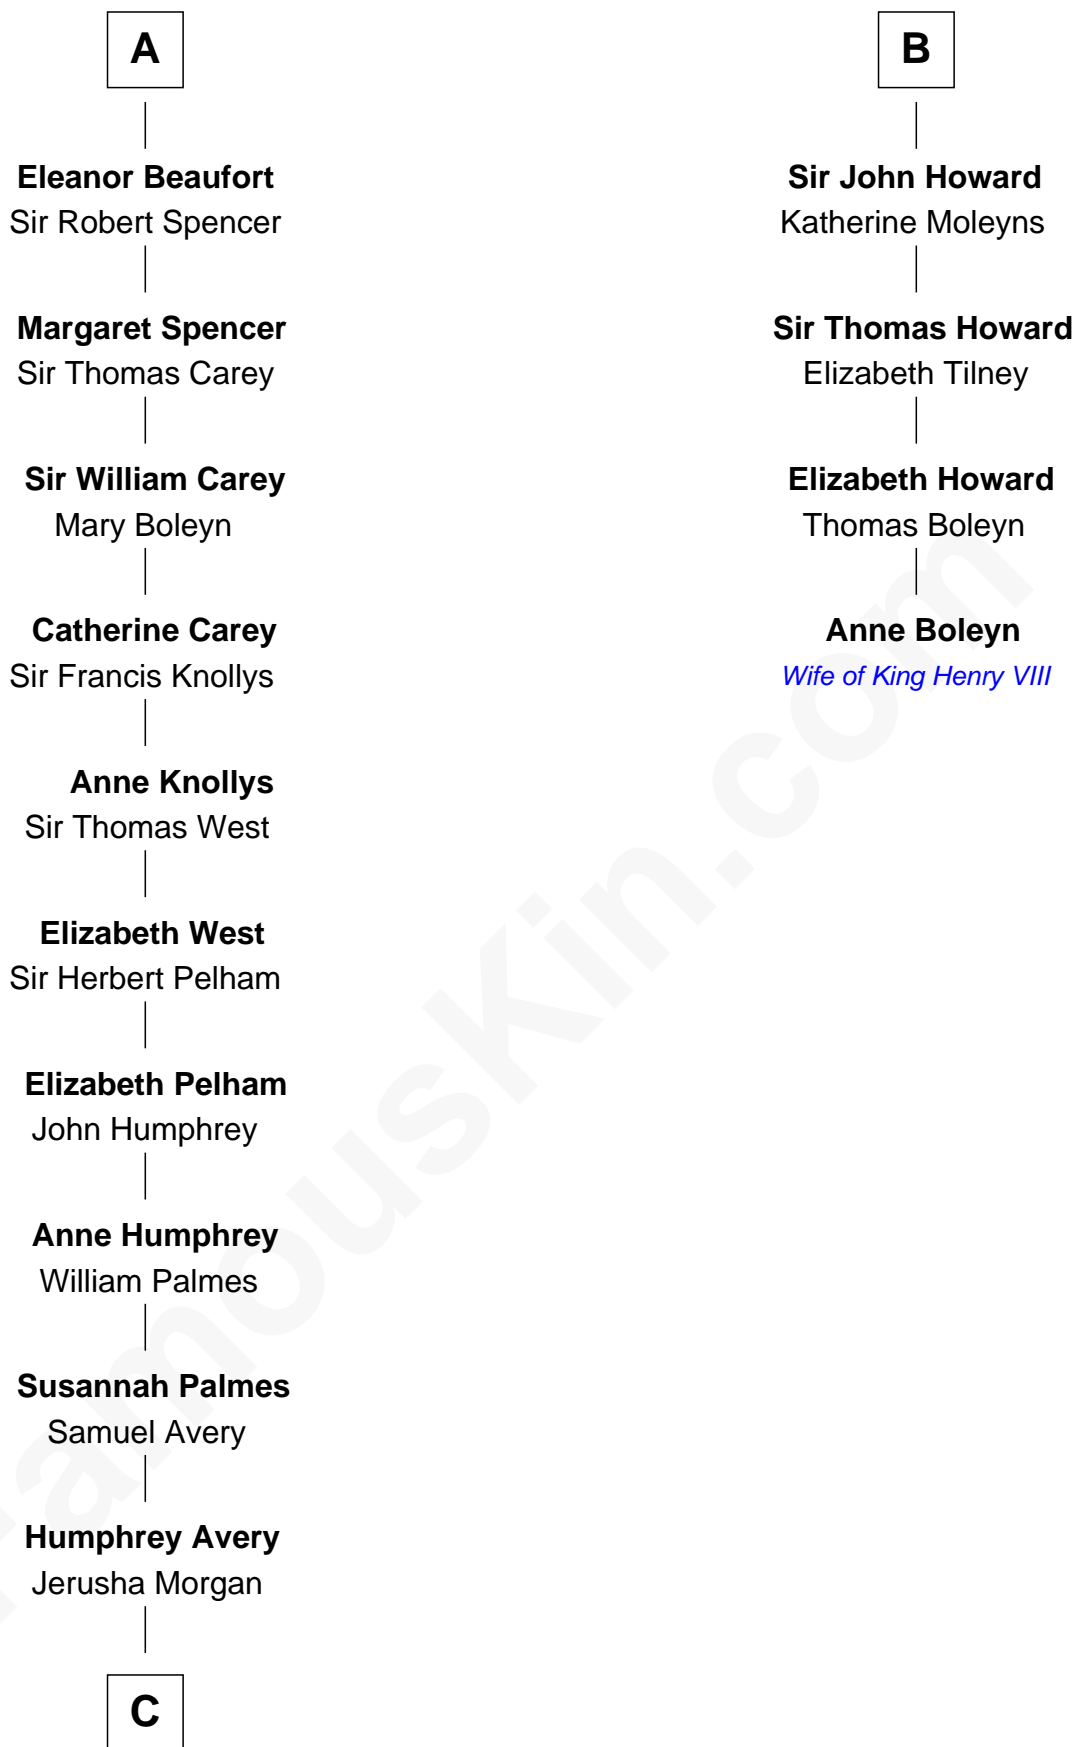

FamousKin.com Relationship Chart of

John D. Rockefeller

Founder of the Standard Oil Company

10th cousin 11 times removed of

Anne Boleyn

2nd Wife of King Henry VIII

Henry III, Duke of Brabant

Adelaide of Burgundy

C

—
Solomon Avery
Hannah Punderson

—
Miles Avery
Malinda Pixley

—
Lucy Avery
Godfrey Lewis Rockefeller

—
William Avery Rockefeller
Eliza Davison

—
John D. Rockefeller
Founder of the Standard Oil Company

FamousKin.com