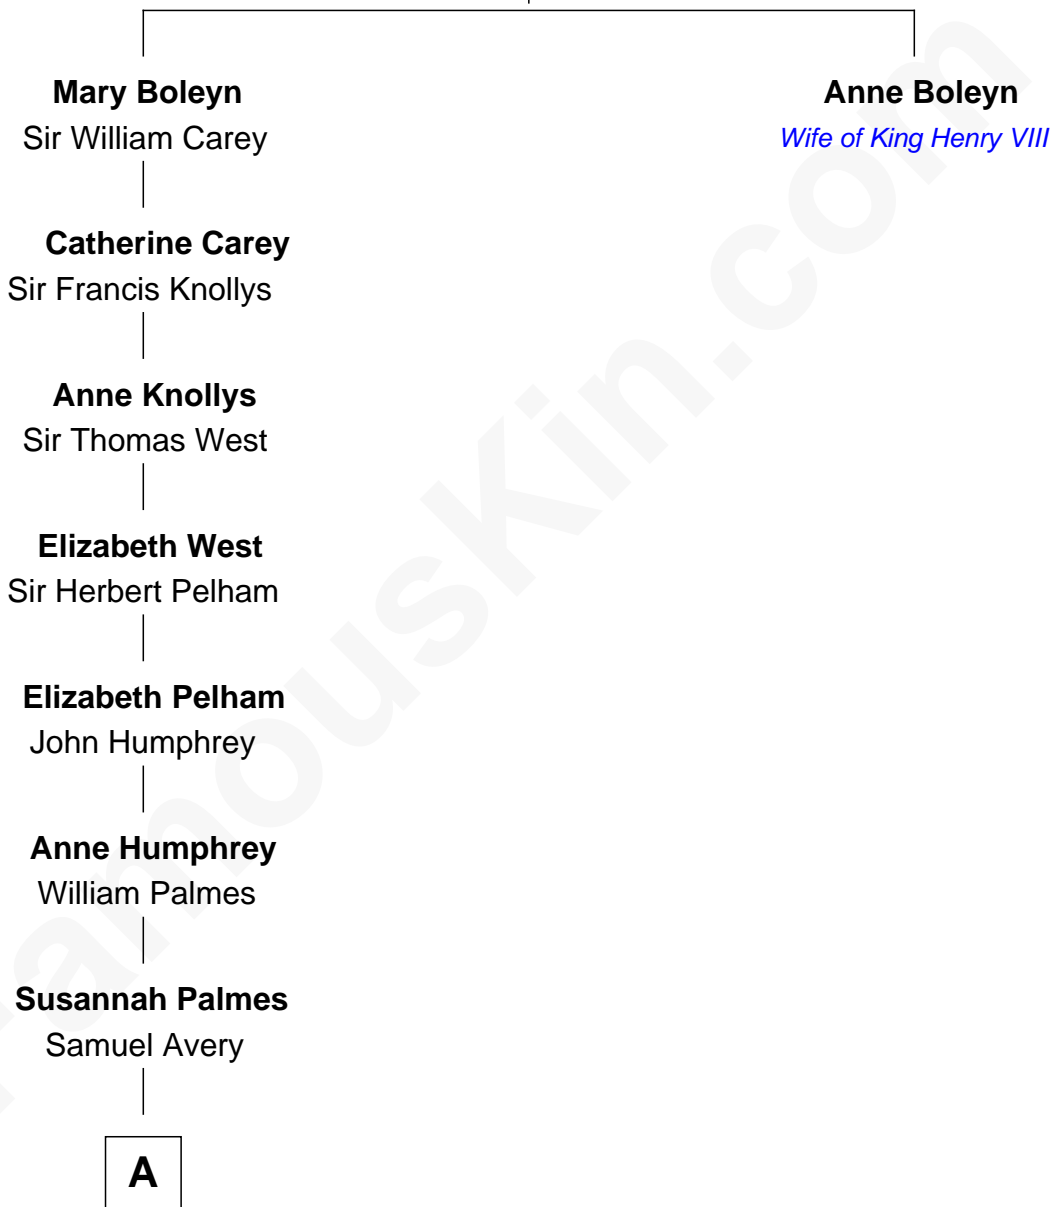

FamousKin.com Relationship Chart of

John D. Rockefeller

Founder of the Standard Oil Company

10th great-grandnephew of

Anne Boleyn

2nd Wife of King Henry VIII

Thomas Boleyn
Elizabeth Howard

A

—
Humphrey Avery

Jerusha Morgan

—
Solomon Avery

Hannah Punderson

—
Miles Avery

Malinda Pixley

—
Lucy Avery

Godfrey Lewis Rockefeller

—
William Avery Rockefeller

Eliza Davison

—
John D. Rockefeller

Founder of the Standard Oil Company

FamousKin.com